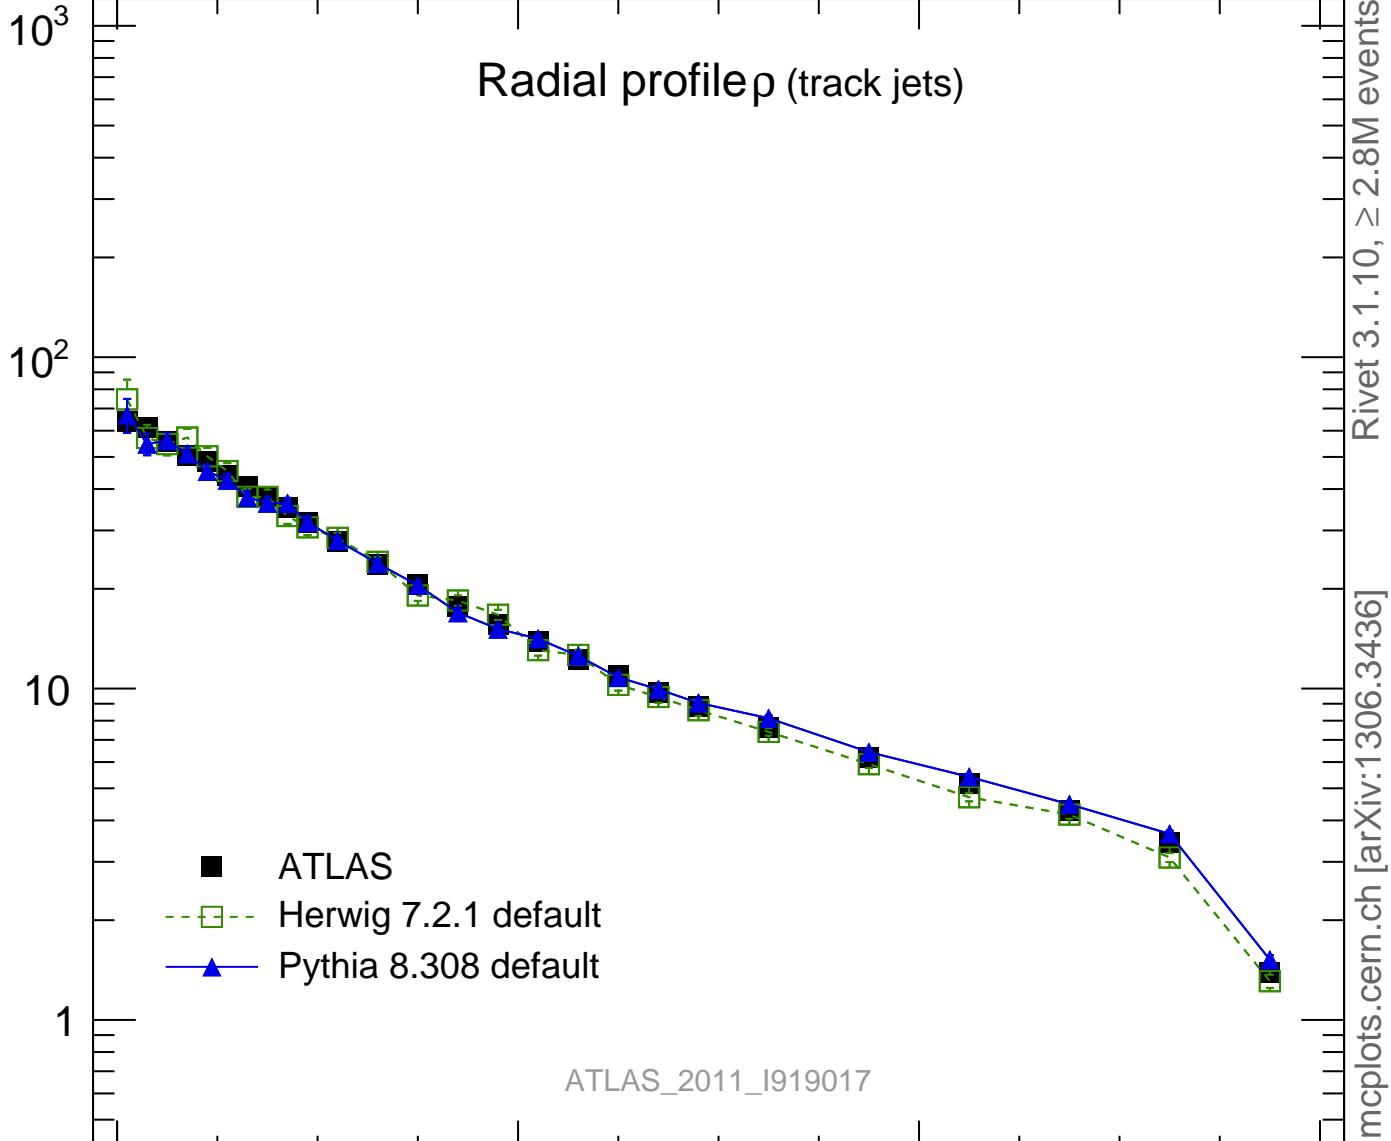

Radial profile ρ (track jets)

Rivet 3.1.10, ≥ 2.8 M events
mcplots.cern.ch [arXiv:1306.3436]

ATLAS_2011_I919017

Ratio to ATLAS