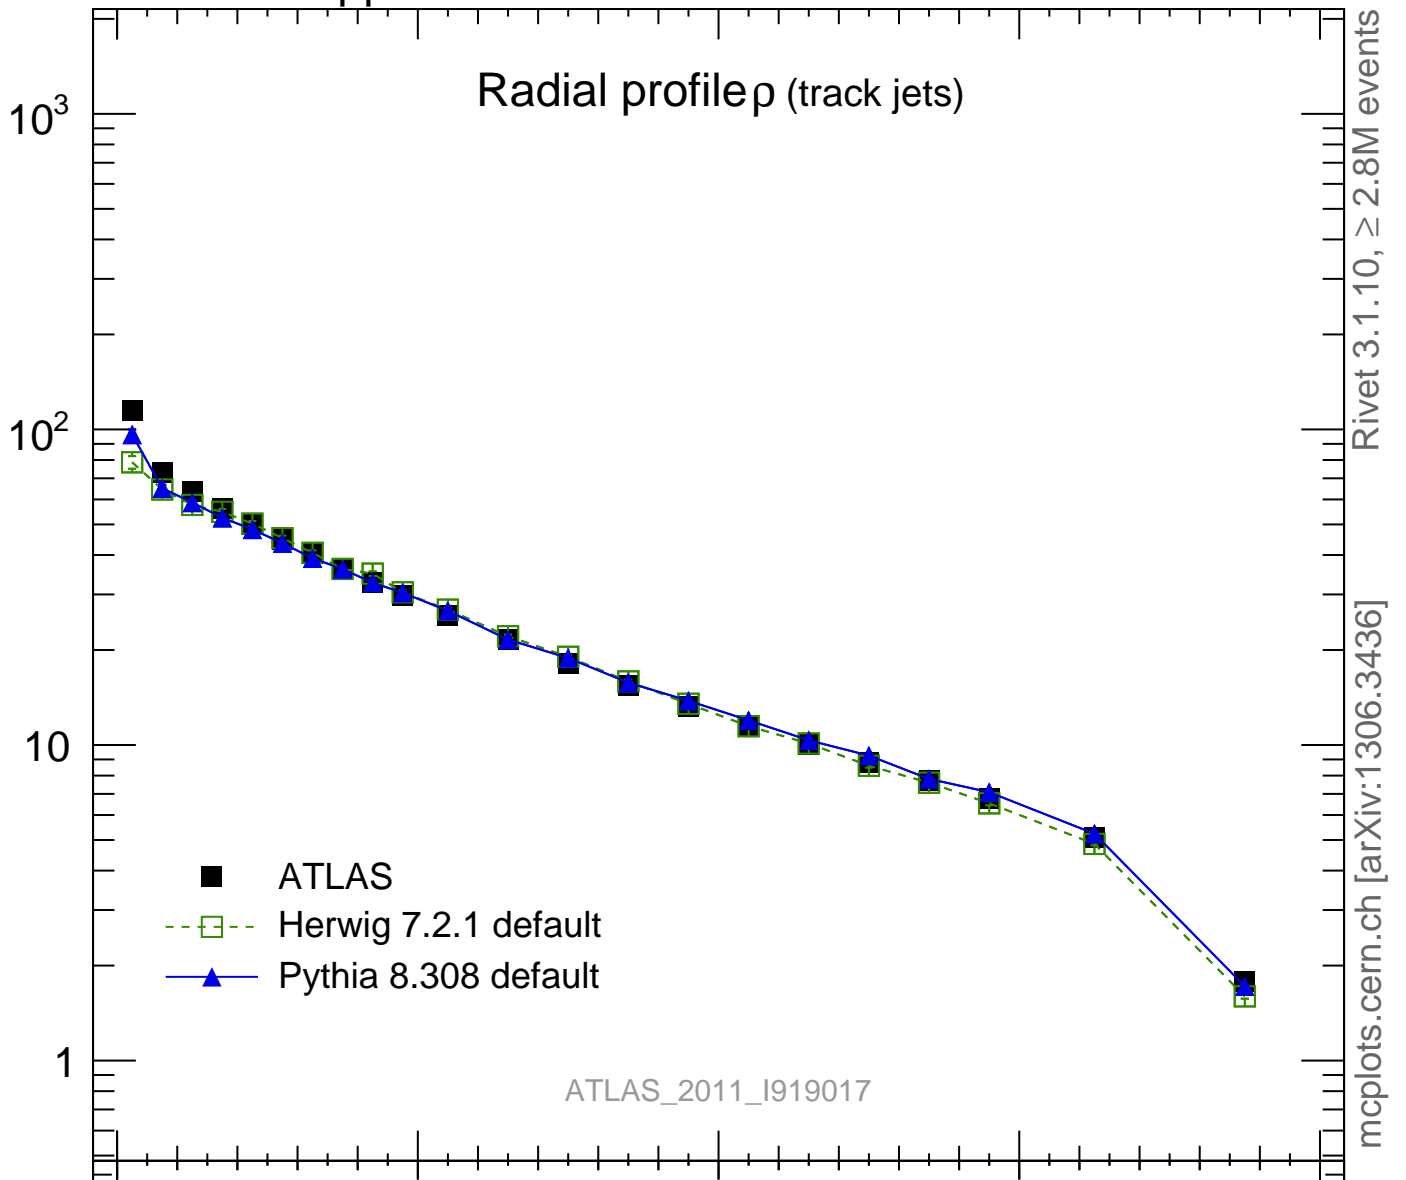

Radial profile ρ (track jets)

Rivet 3.1.10, $\geq 2.8M$ events
mcplots.cern.ch [arXiv:1306.3436]

ATLAS_2011_I919017

Ratio to ATLAS