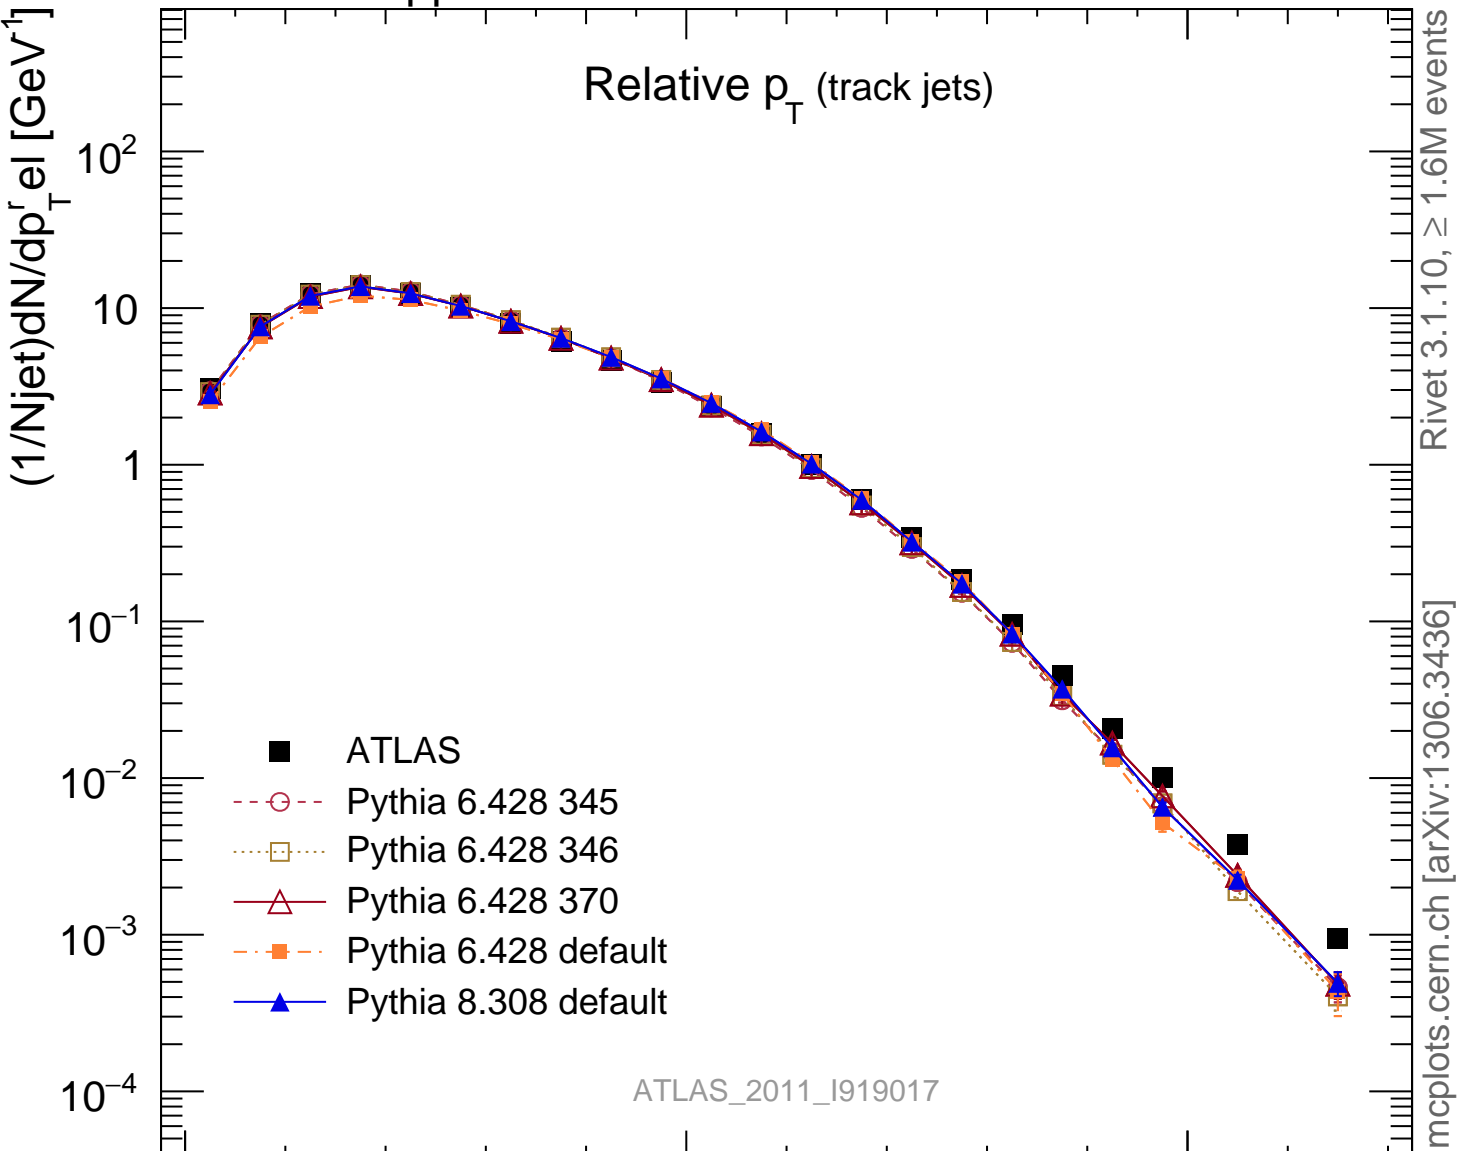

7000 GeV pp

Soft QCD

Relative p_T (track jets)

Rivet 3.1.10, ≥ 1.6 M events
mcplots.cern.ch [arXiv:1306.3436]

ATLAS_2011_I919017