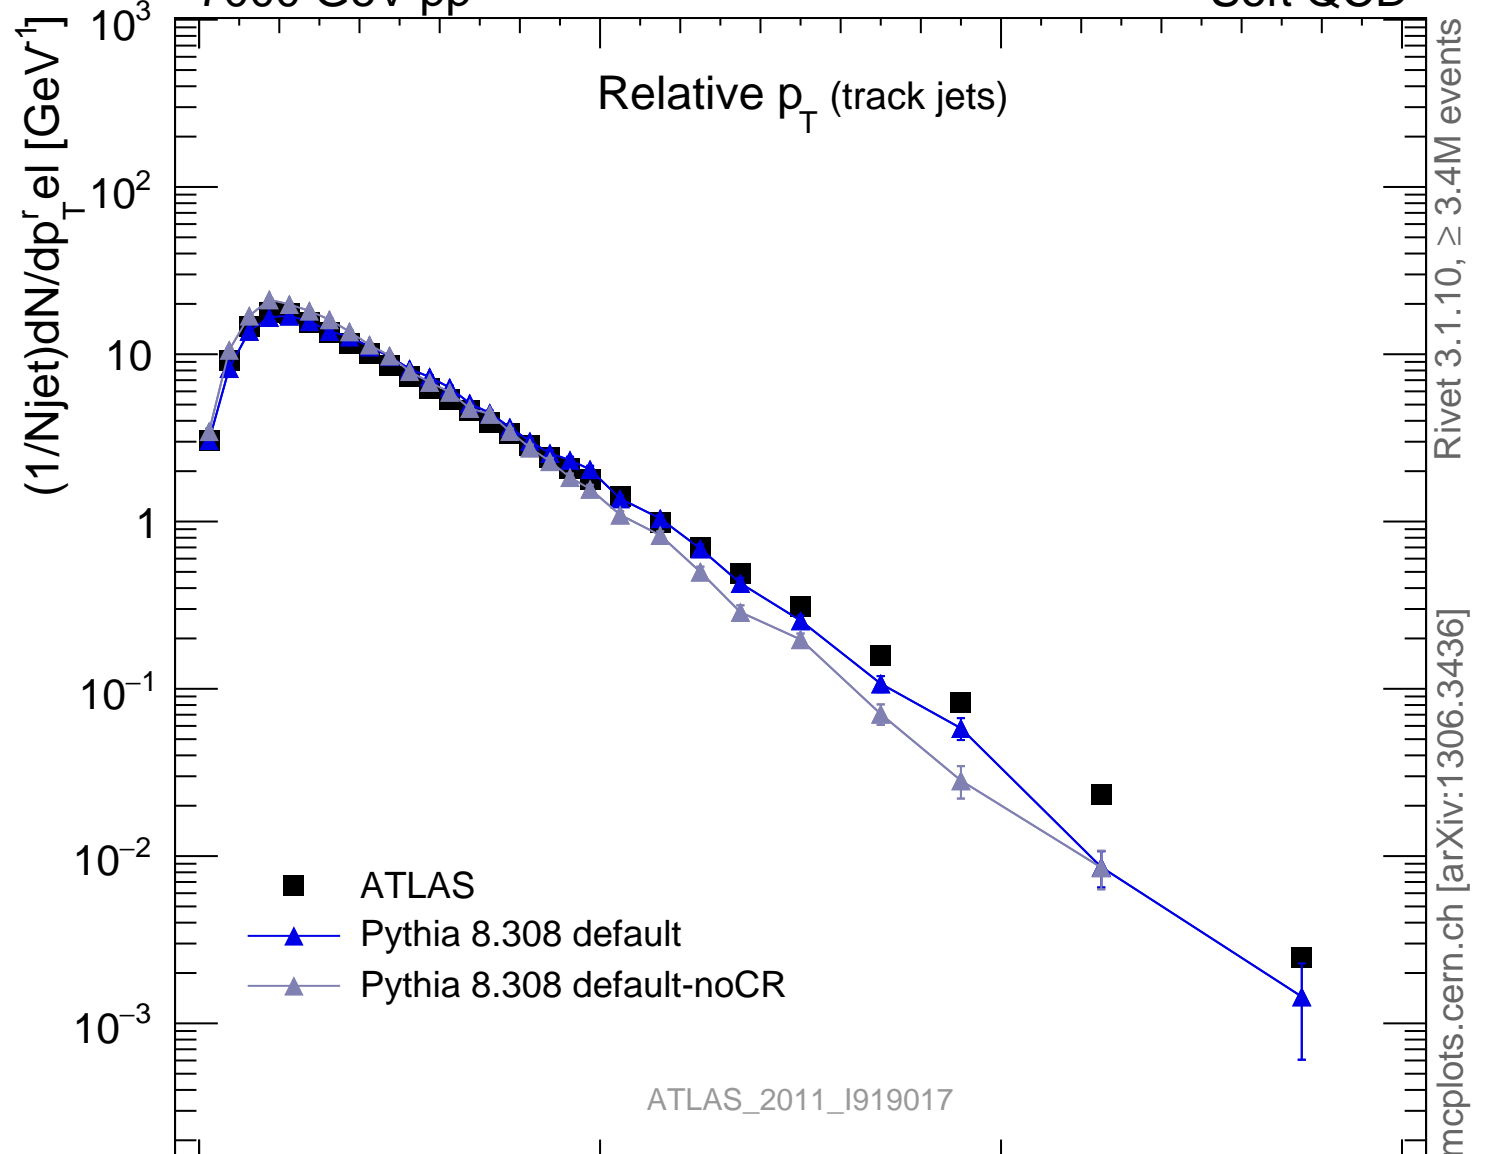

7000 GeV pp

Soft QCD

Relative p_T (track jets)Rivet 3.1.10, $\geq 3.4\text{M}$ events

mcplots.cern.ch [arXiv:1306.3436]