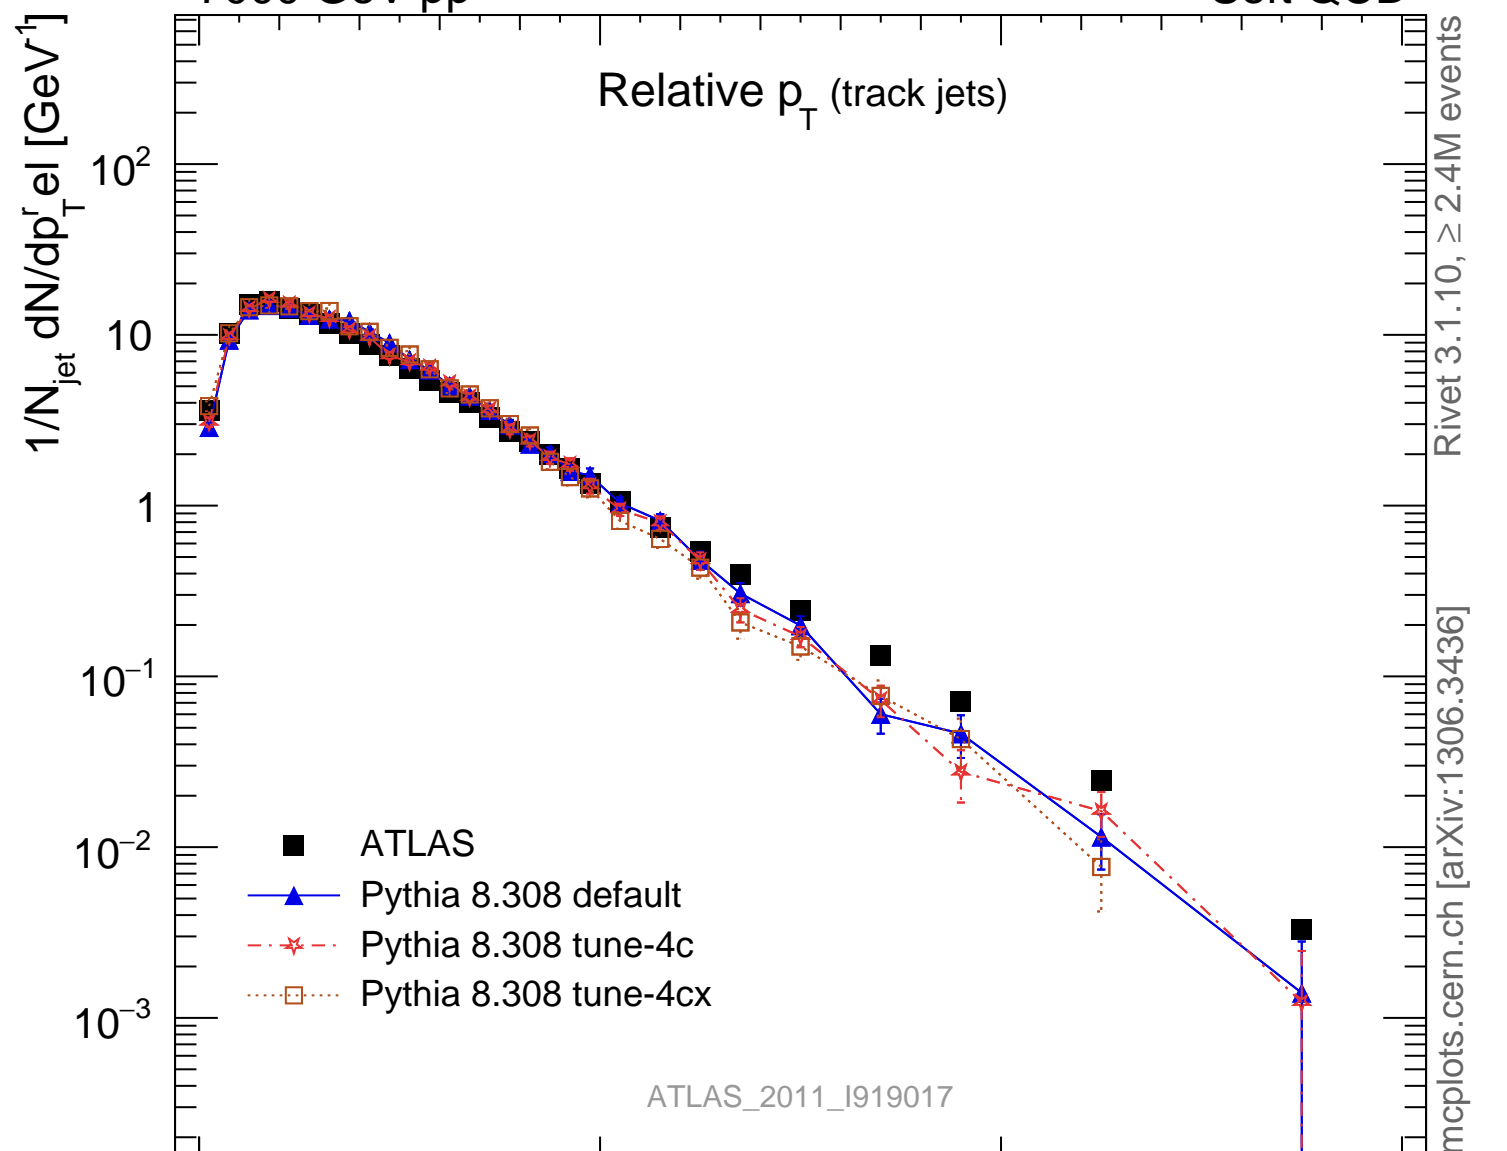

7000 GeV pp

Soft QCD

Relative  $p_T$  (track jets)Rivet 3.1.10,  $\geq 2.4\text{M}$  events

mcplots.cern.ch [arXiv:1306.3436]