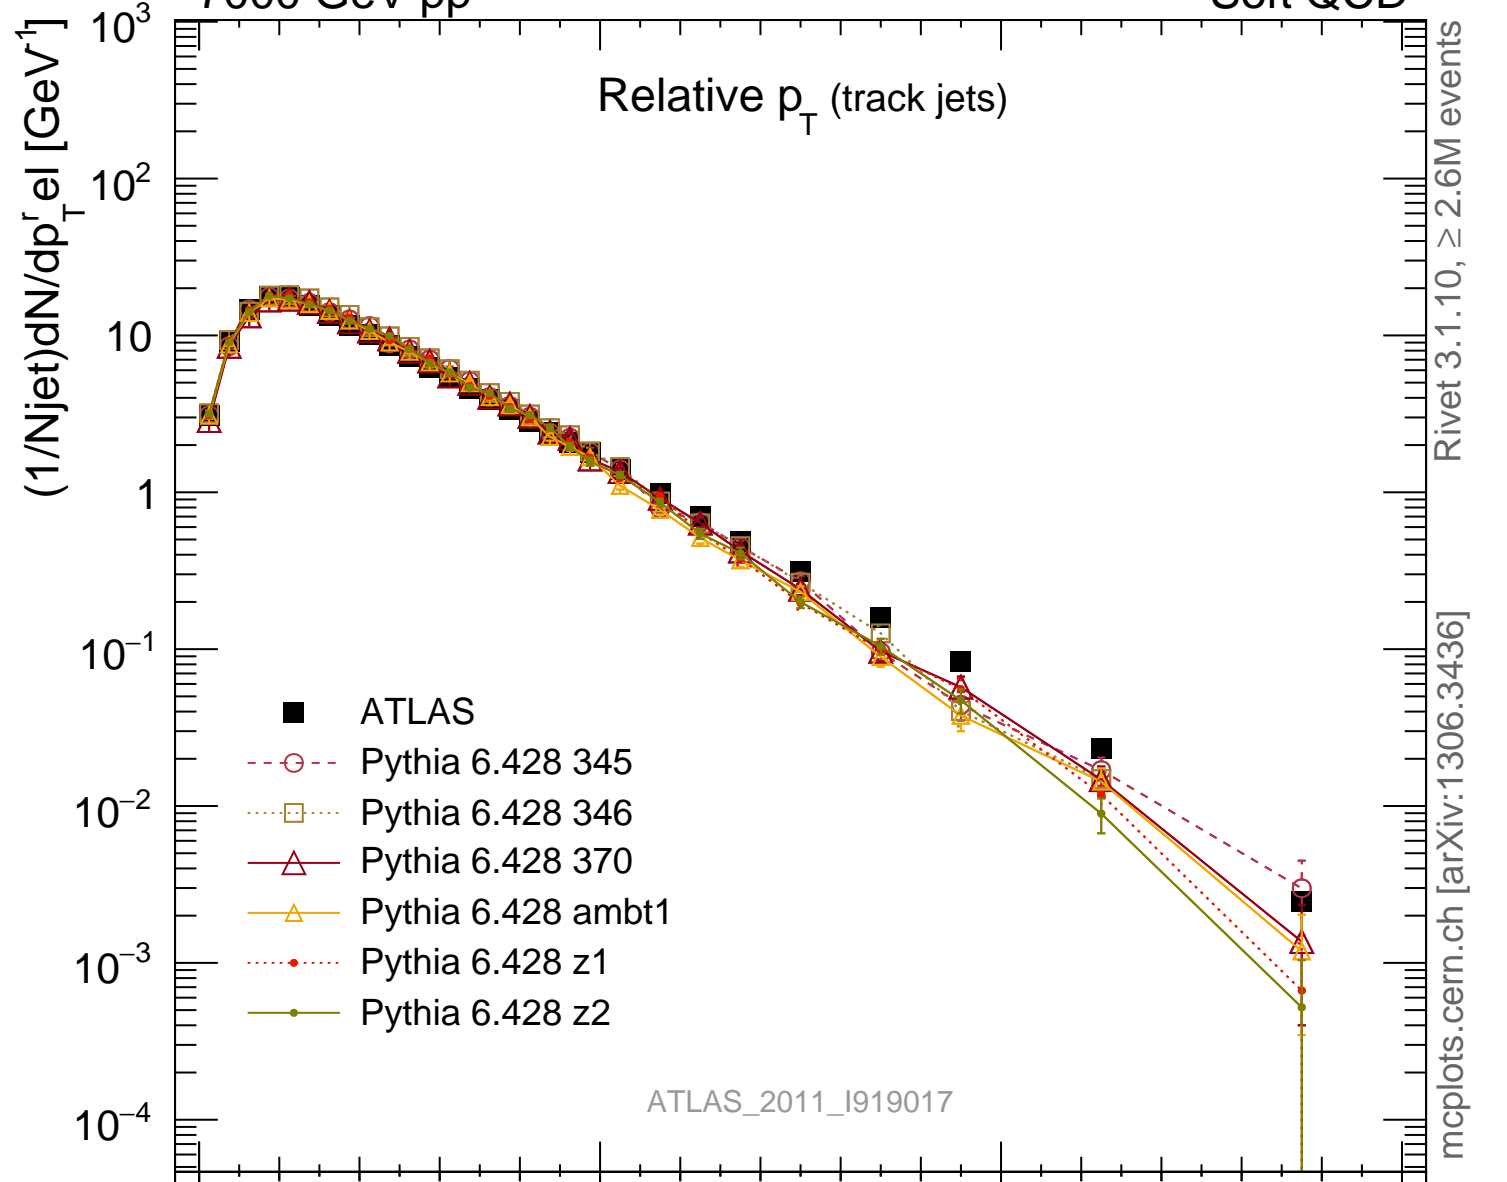

7000 GeV pp

Soft QCD

Relative p_T (track jets)Rivet 3.1.10, $\geq 2.6\text{M}$ events

mcplots.cern.ch [arXiv:1306.3436]