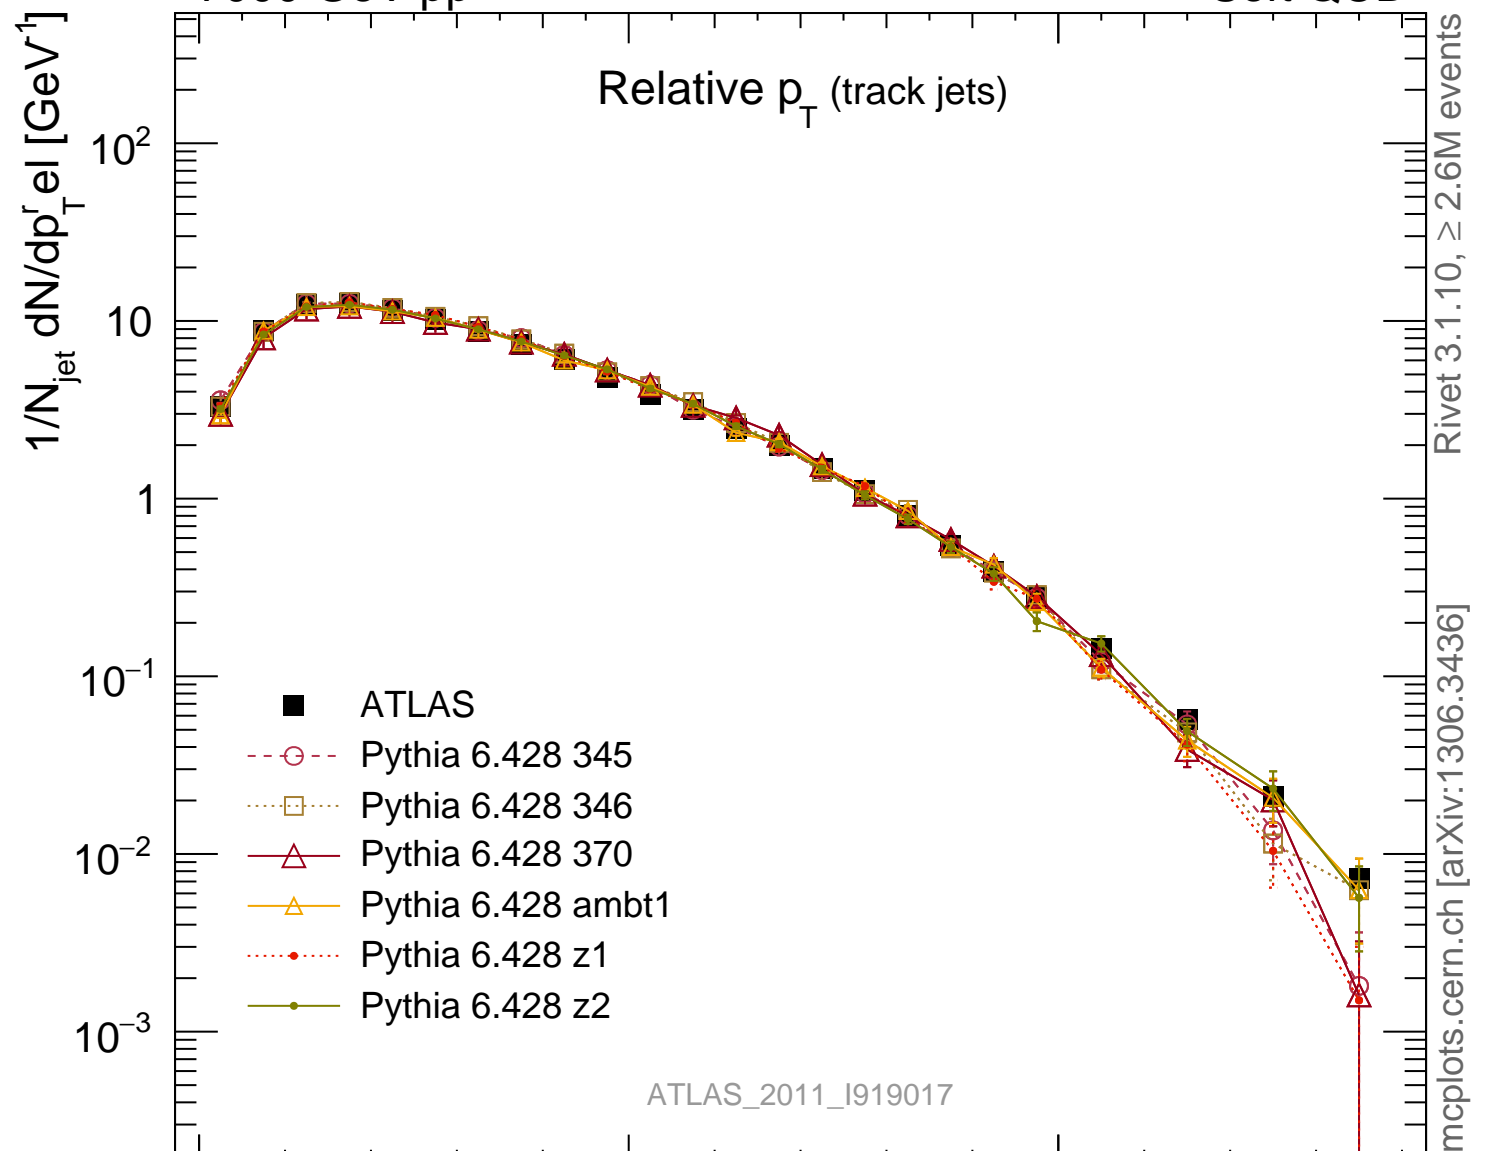

7000 GeV pp

Soft QCD

Relative p_T (track jets)Rivet 3.1.10, $\geq 2.6\text{M}$ events

mcplots.cern.ch [arXiv:1306.3436]