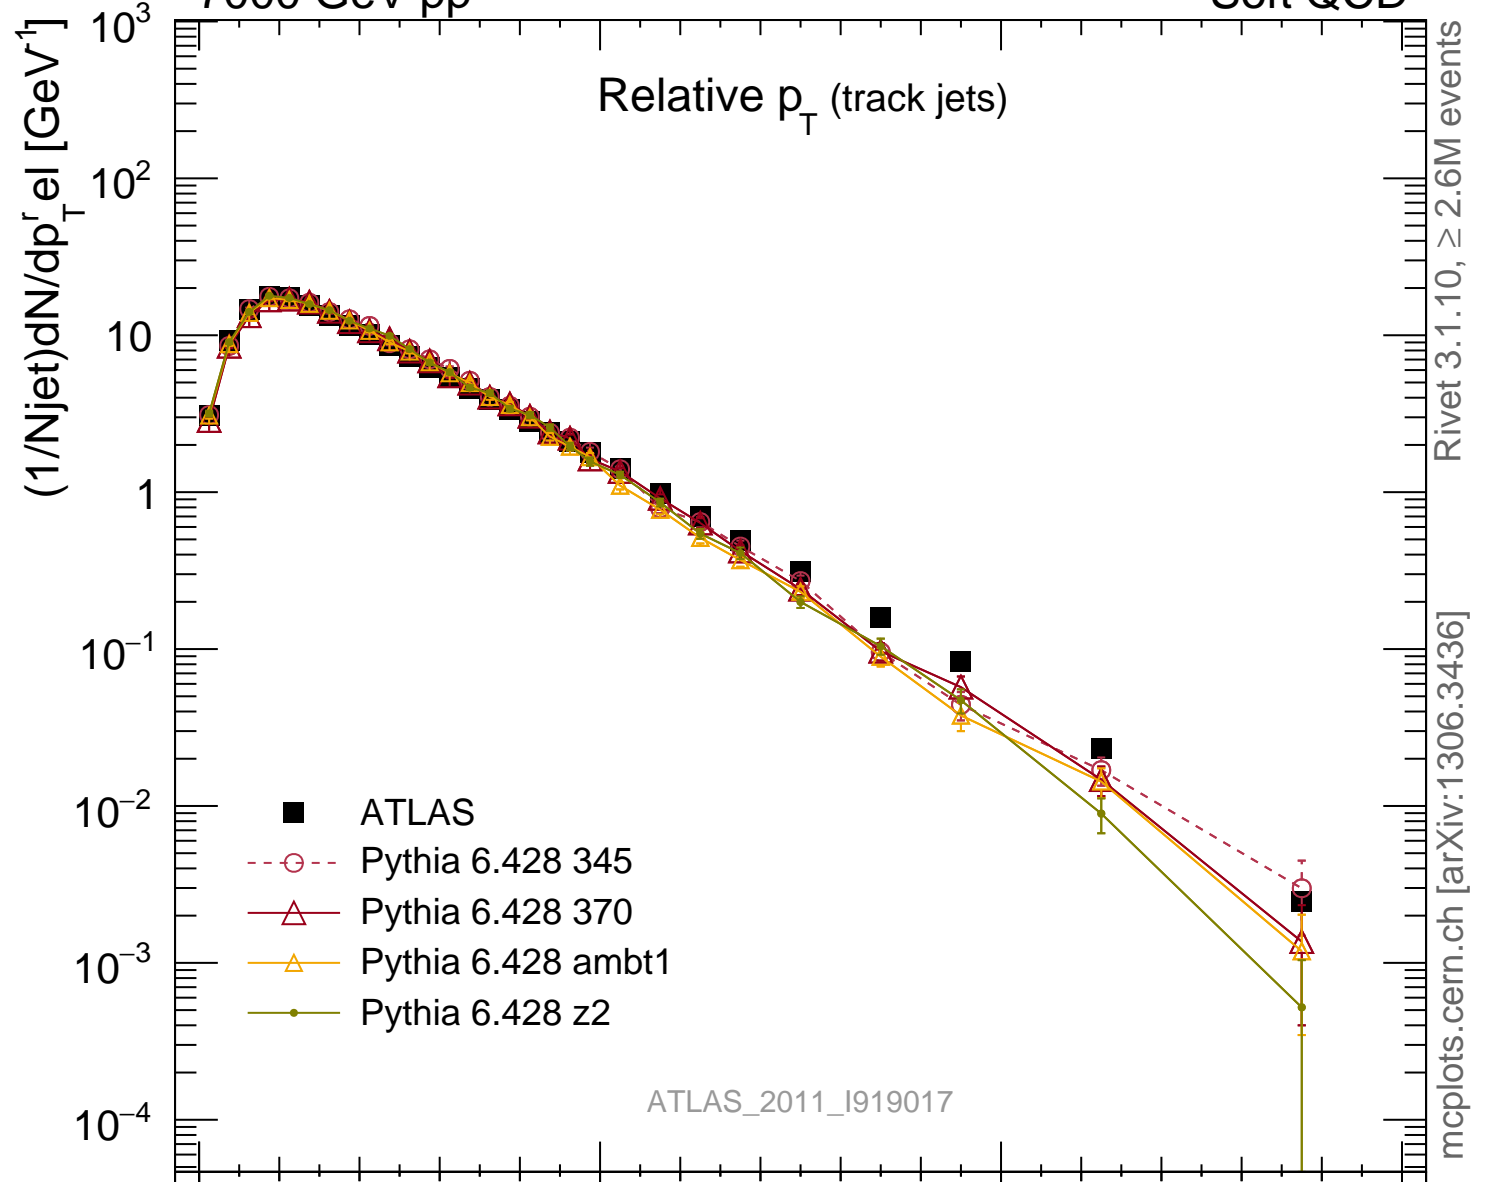

Relative p_T (track jets)Rivet 3.1.10, $\geq 2.6\text{M}$ events

mcplots.cern.ch [arXiv:1306.3436]