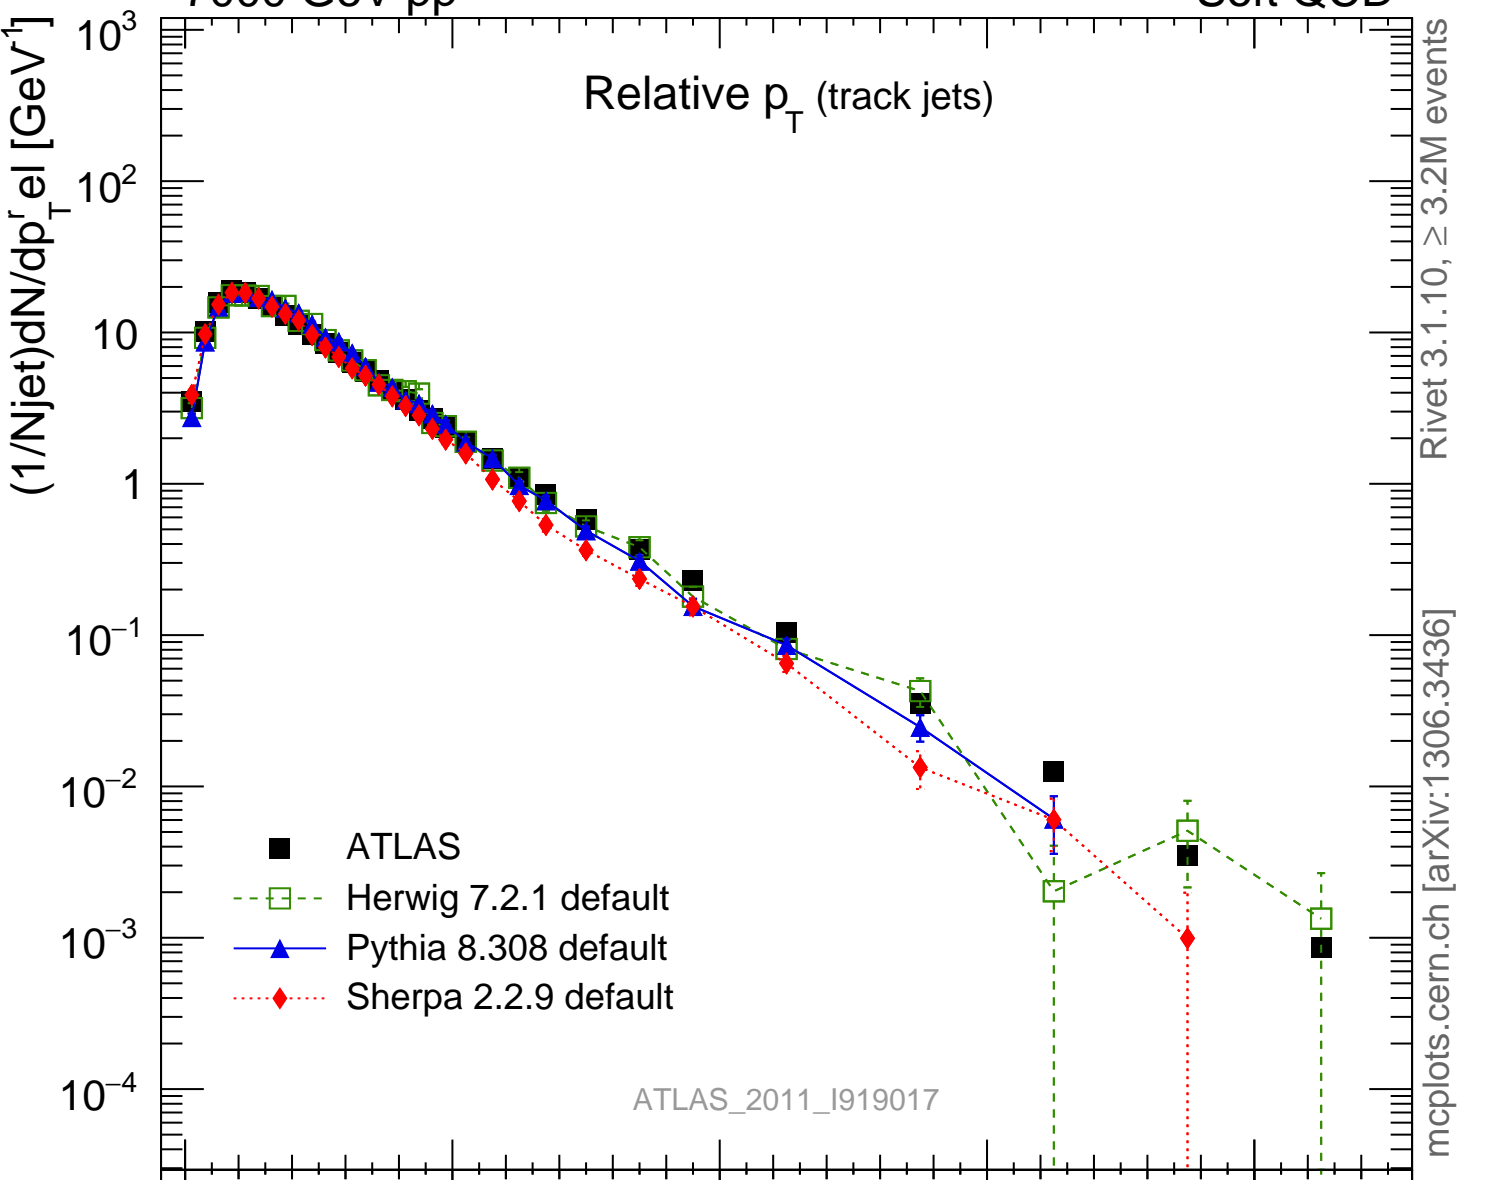

7000 GeV pp

Soft QCD

Relative  $p_T$  (track jets)

Rivet 3.1.10,  $\geq 3.2M$  events  
mcplots.cern.ch [arXiv:1306.3436]