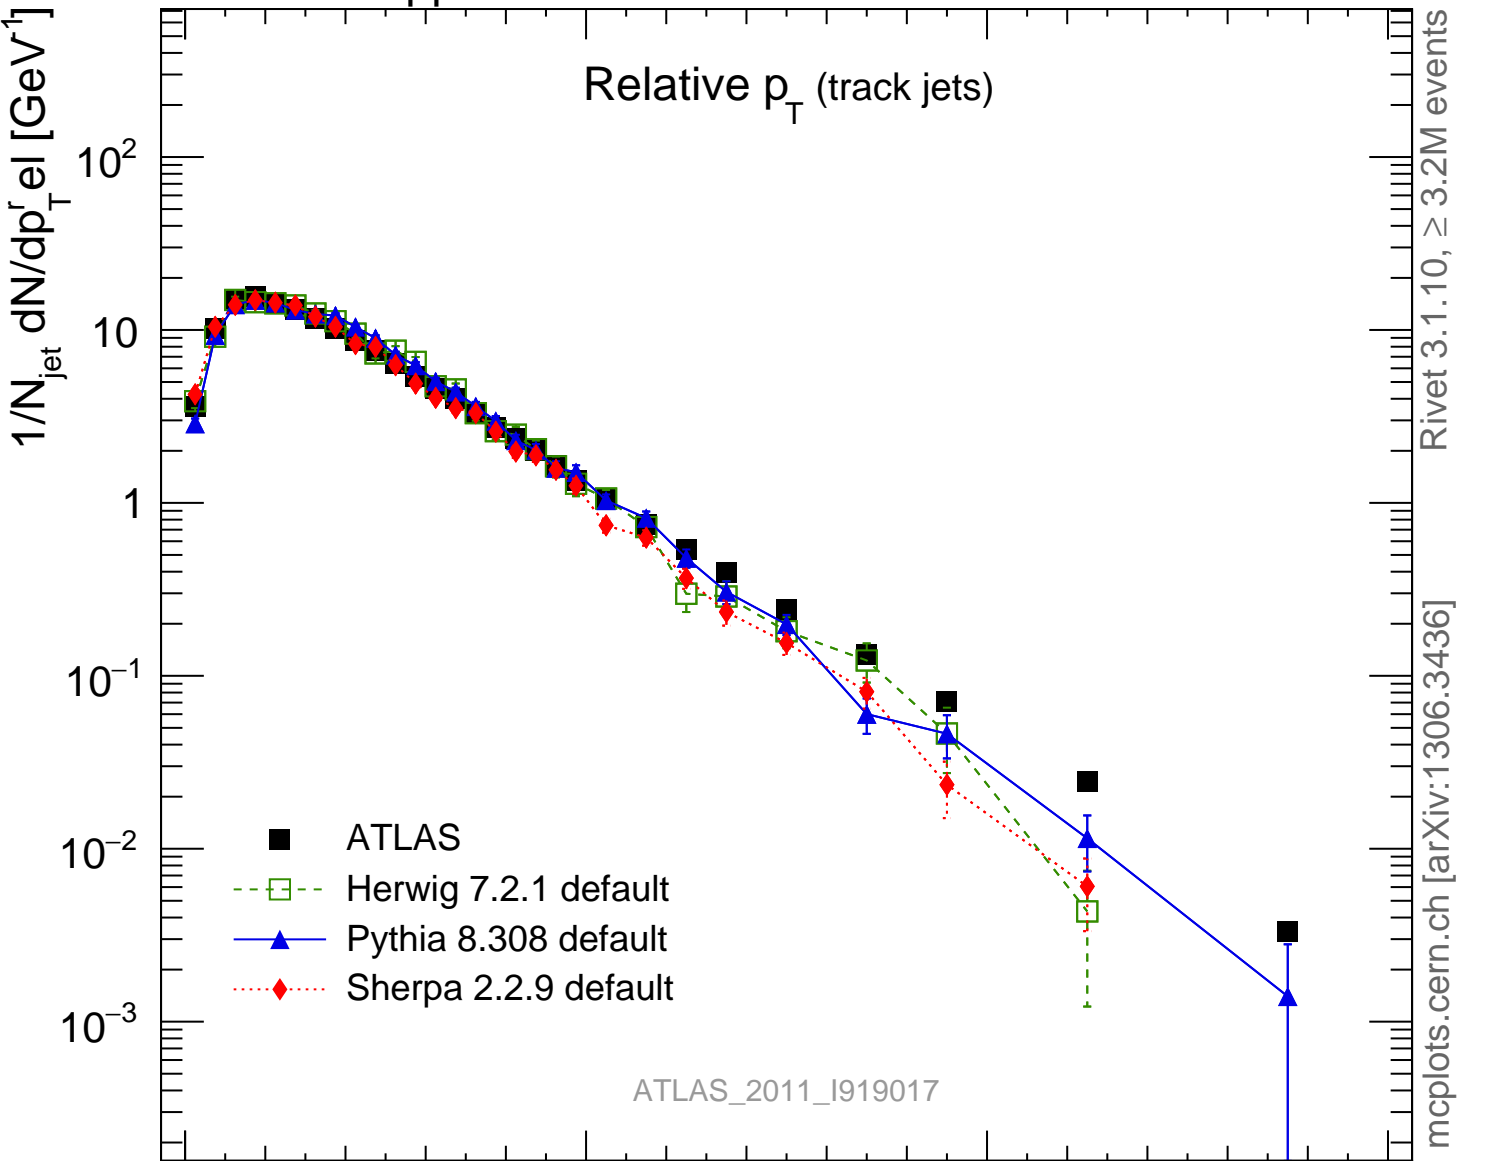

Relative p_T (track jets)

Rivet 3.1.10, $\geq 3.2\text{M}$ events
mcplots.cern.ch [arXiv:1306.3436]