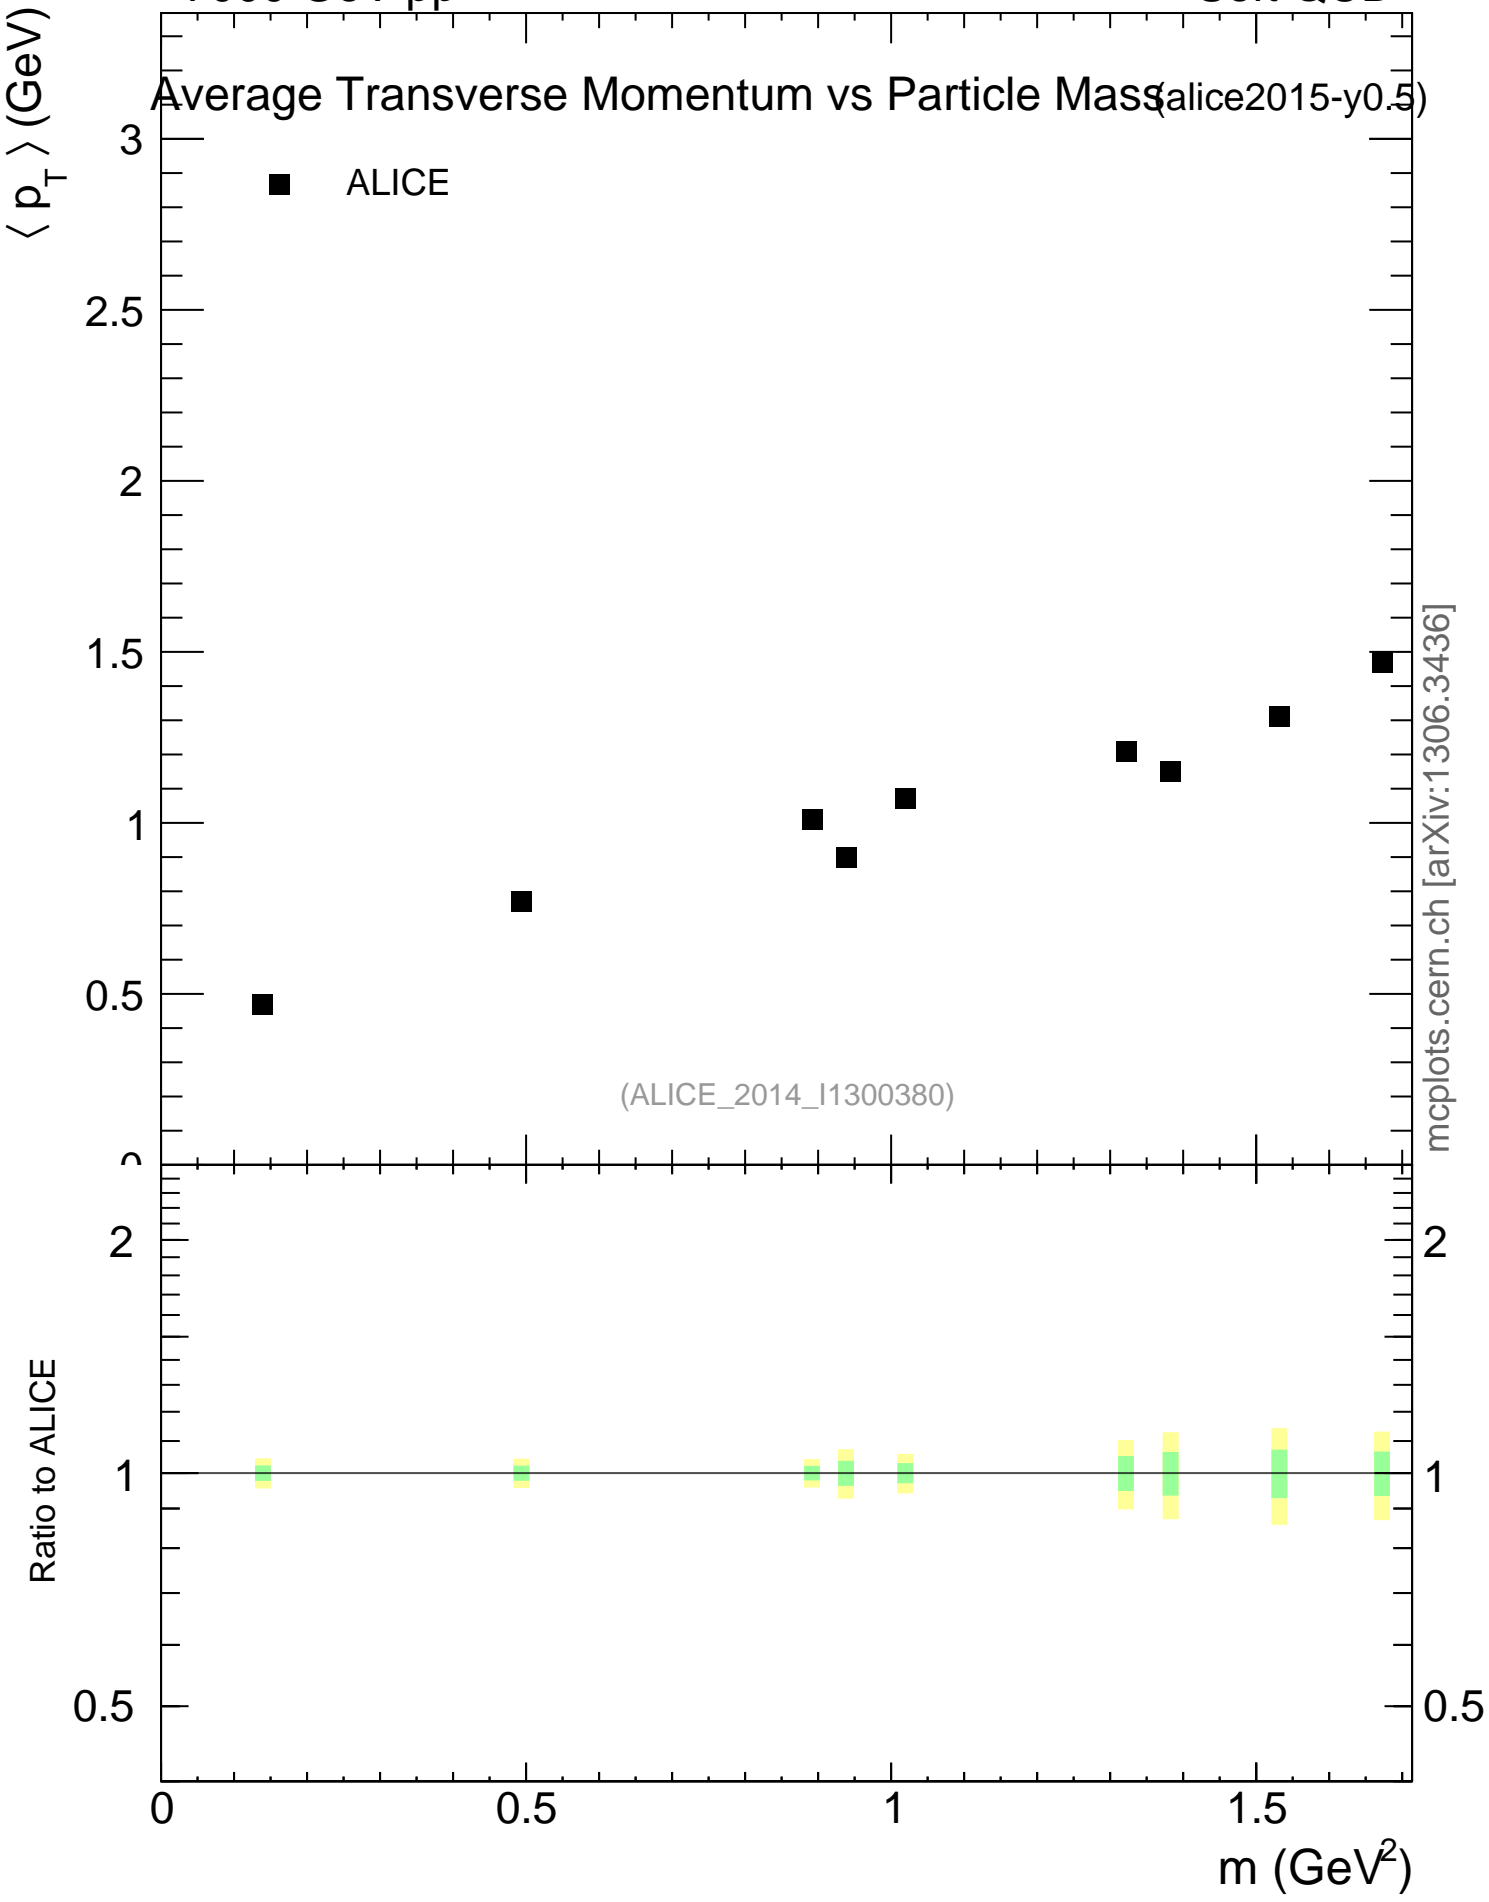

7000 GeV pp

Soft QCD

# Average Transverse Momentum vs Particle Mass

mcplots.cern.ch [arXiv:1306.3436]