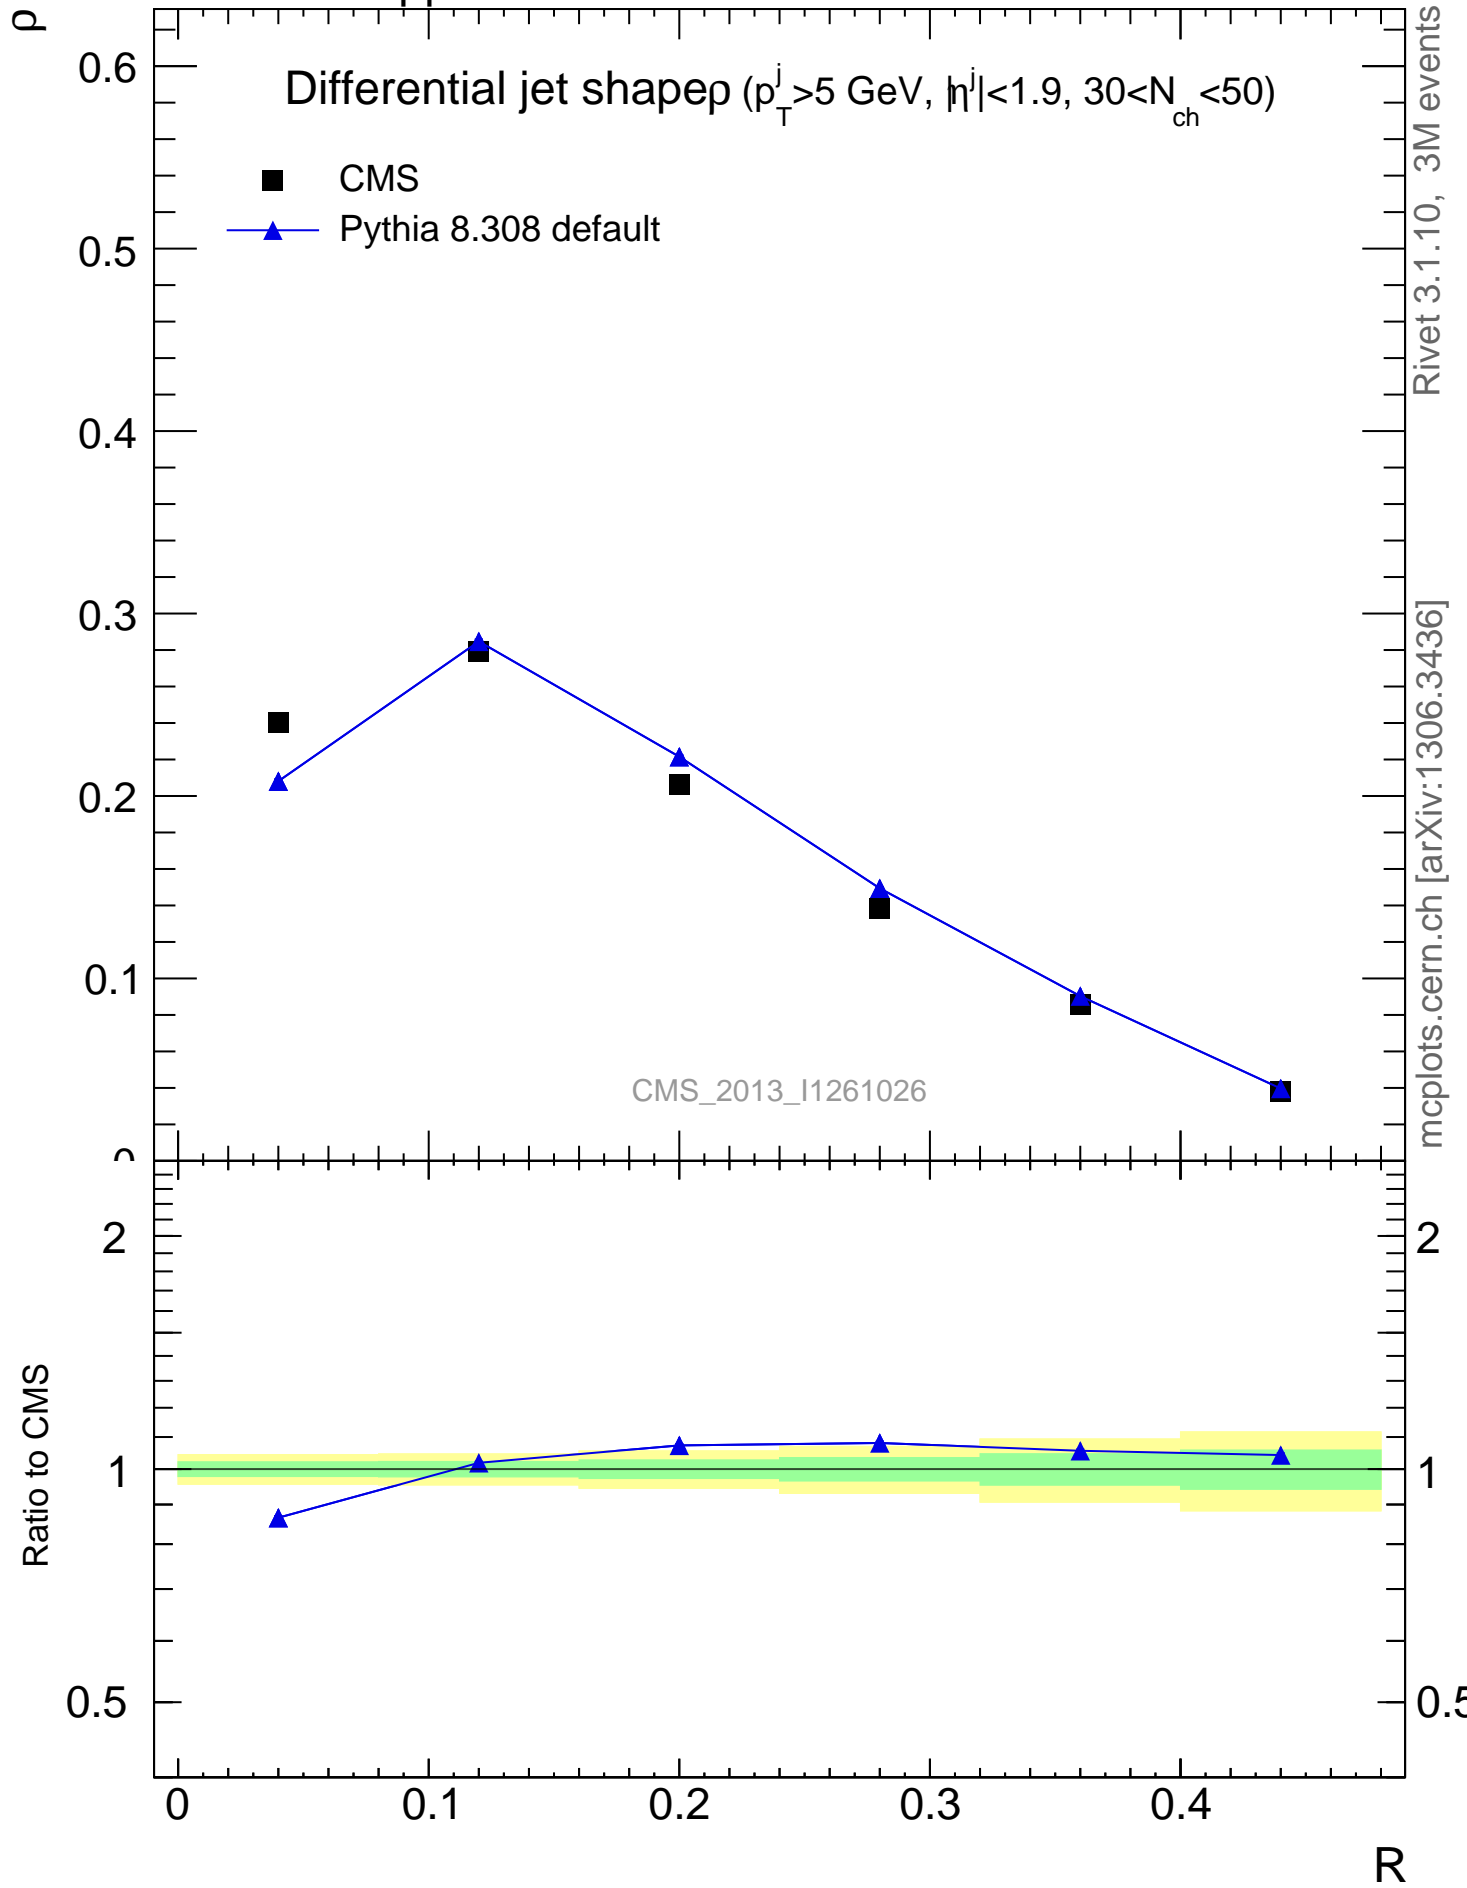

7000 GeV pp

Soft QCD

Rivet 3.1.10, 3M events  
mcplots.cern.ch [arXiv:1306.3436]

R