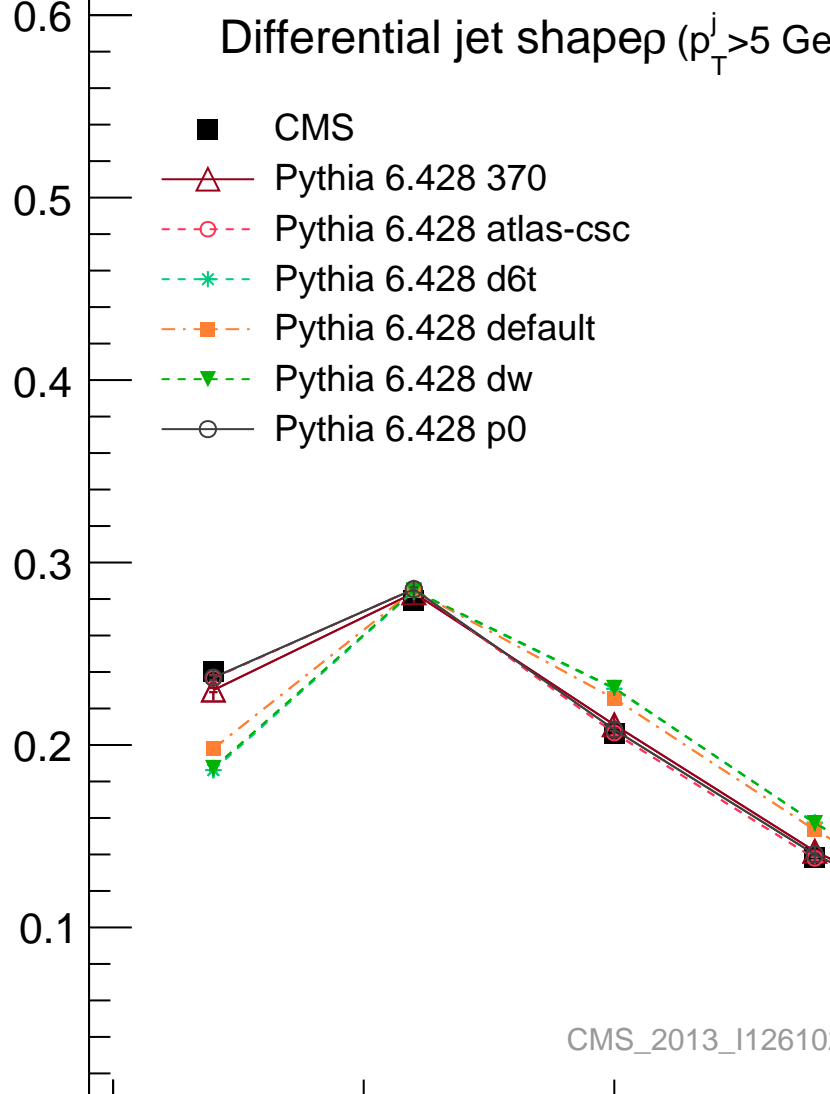

ρ Rivet 3.1.10, $\geq 2M$ events

mcplots.cern.ch [arXiv:1306.3436]

Ratio to CMS