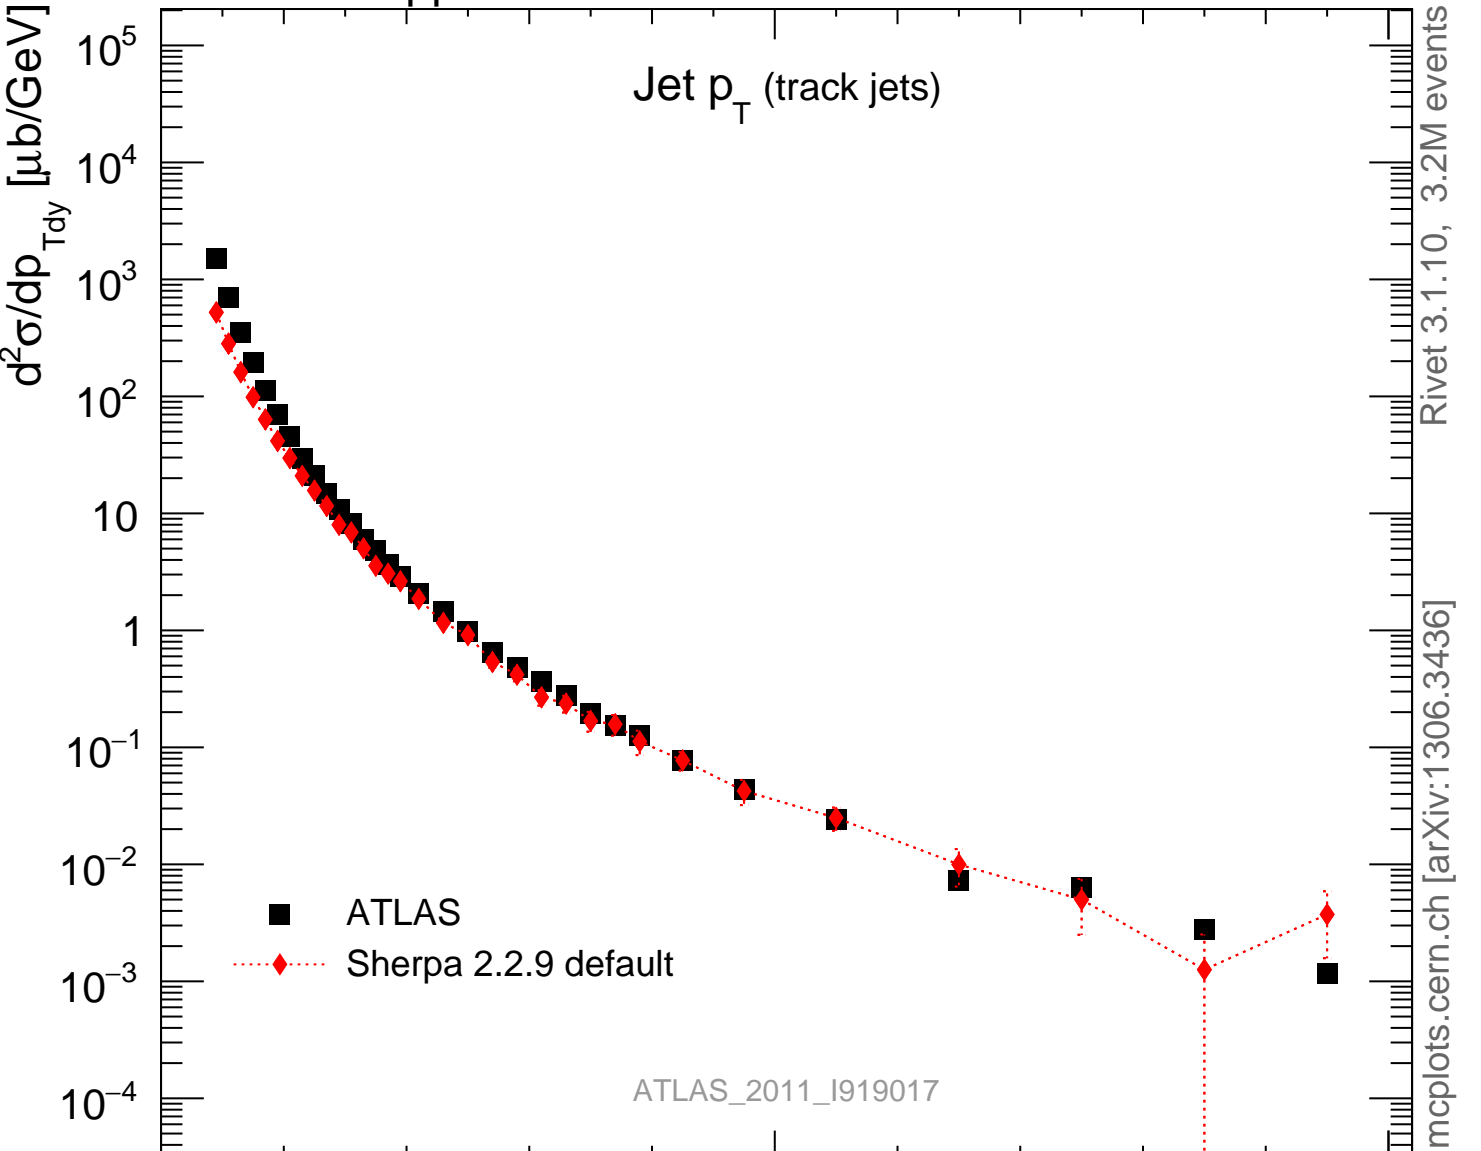

7000 GeV pp

Soft QCD

Jet  $p_T$  (track jets)

Rivet 3.1.10, 3.2M events  
mcplots.cern.ch [arXiv:1306.3436]