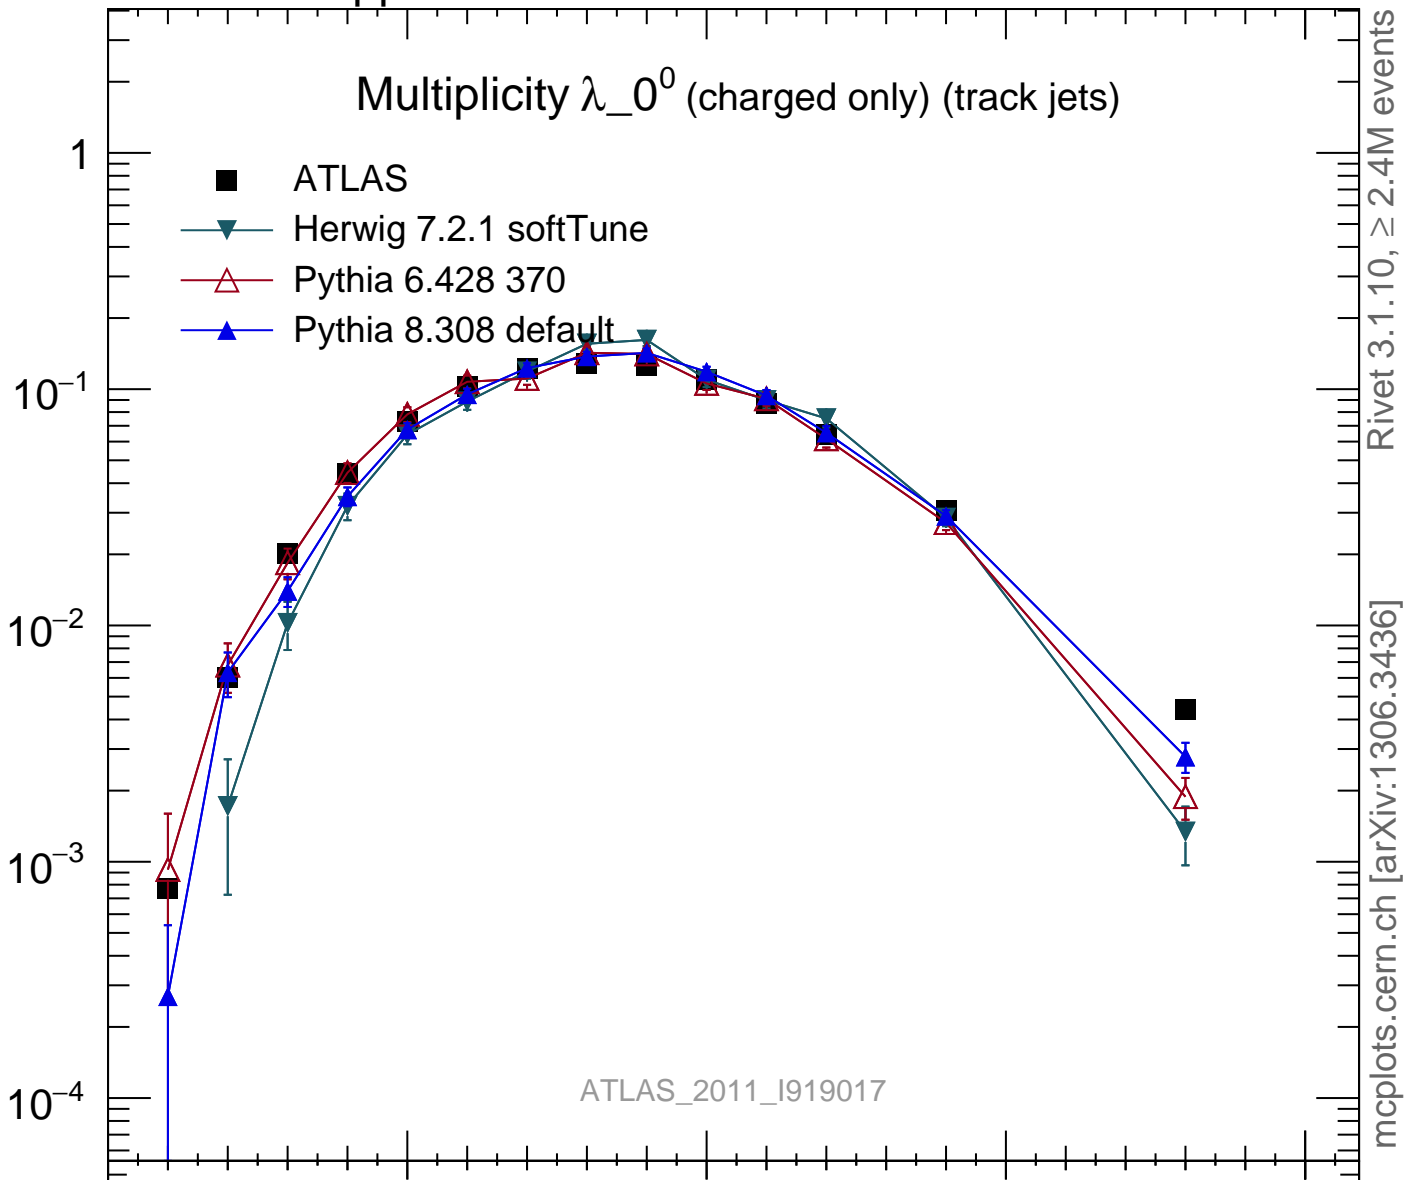

Multiplicity λ_0^0 (charged only) (track jets)

- ATLAS
- ▼ Herwig 7.2.1 softTune
- △ Pythia 6.428 370
- ▲ Pythia 8.308 default

Rivet 3.1.10, ≥ 2.4M events
mcplots.cern.ch [arXiv:1306.3436]