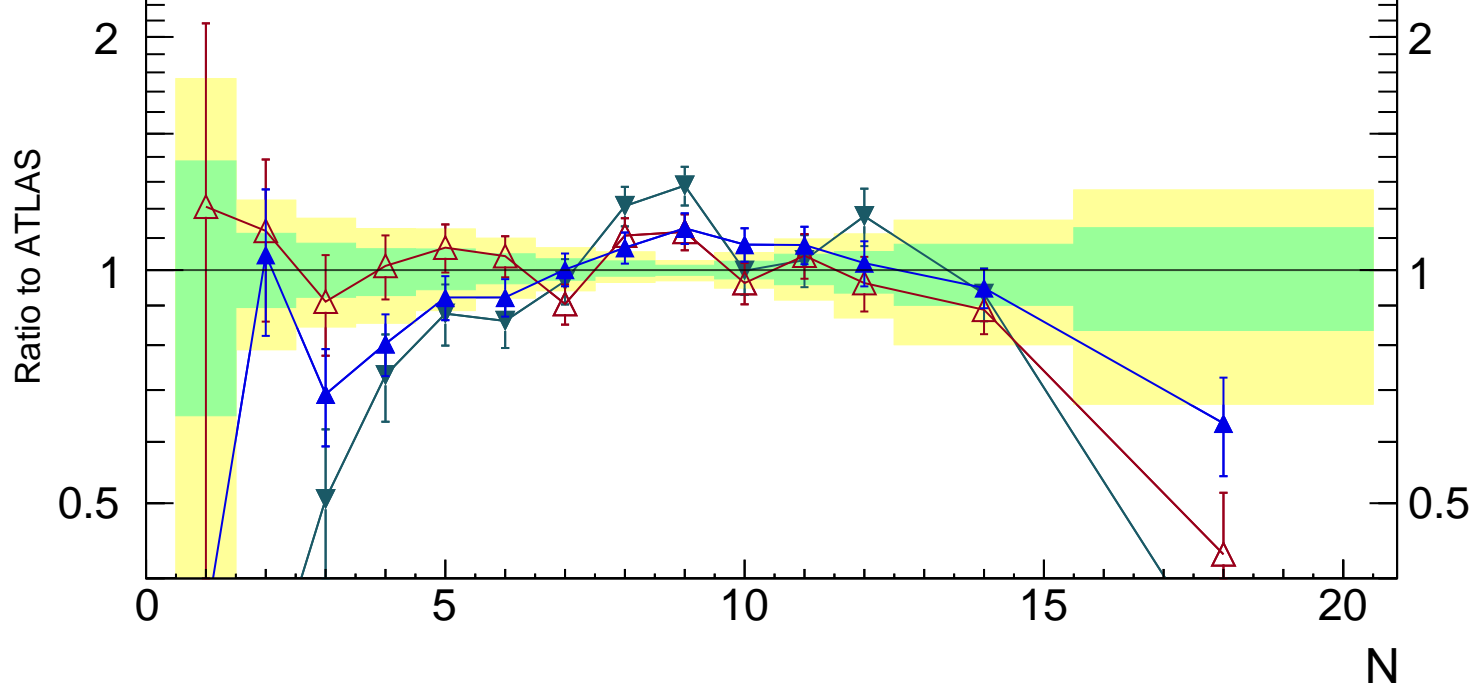

Multiplicity λ_0^0 (charged only) (track jets)

- ATLAS
- ▼ Herwig 7.2.1 softTune
- △ Pythia 6.428 370
- ▲ Pythia 8.308 default

Rivet 3.1.10, ≥ 2.4M events
mcplots.cern.ch [arXiv:1306.3436]