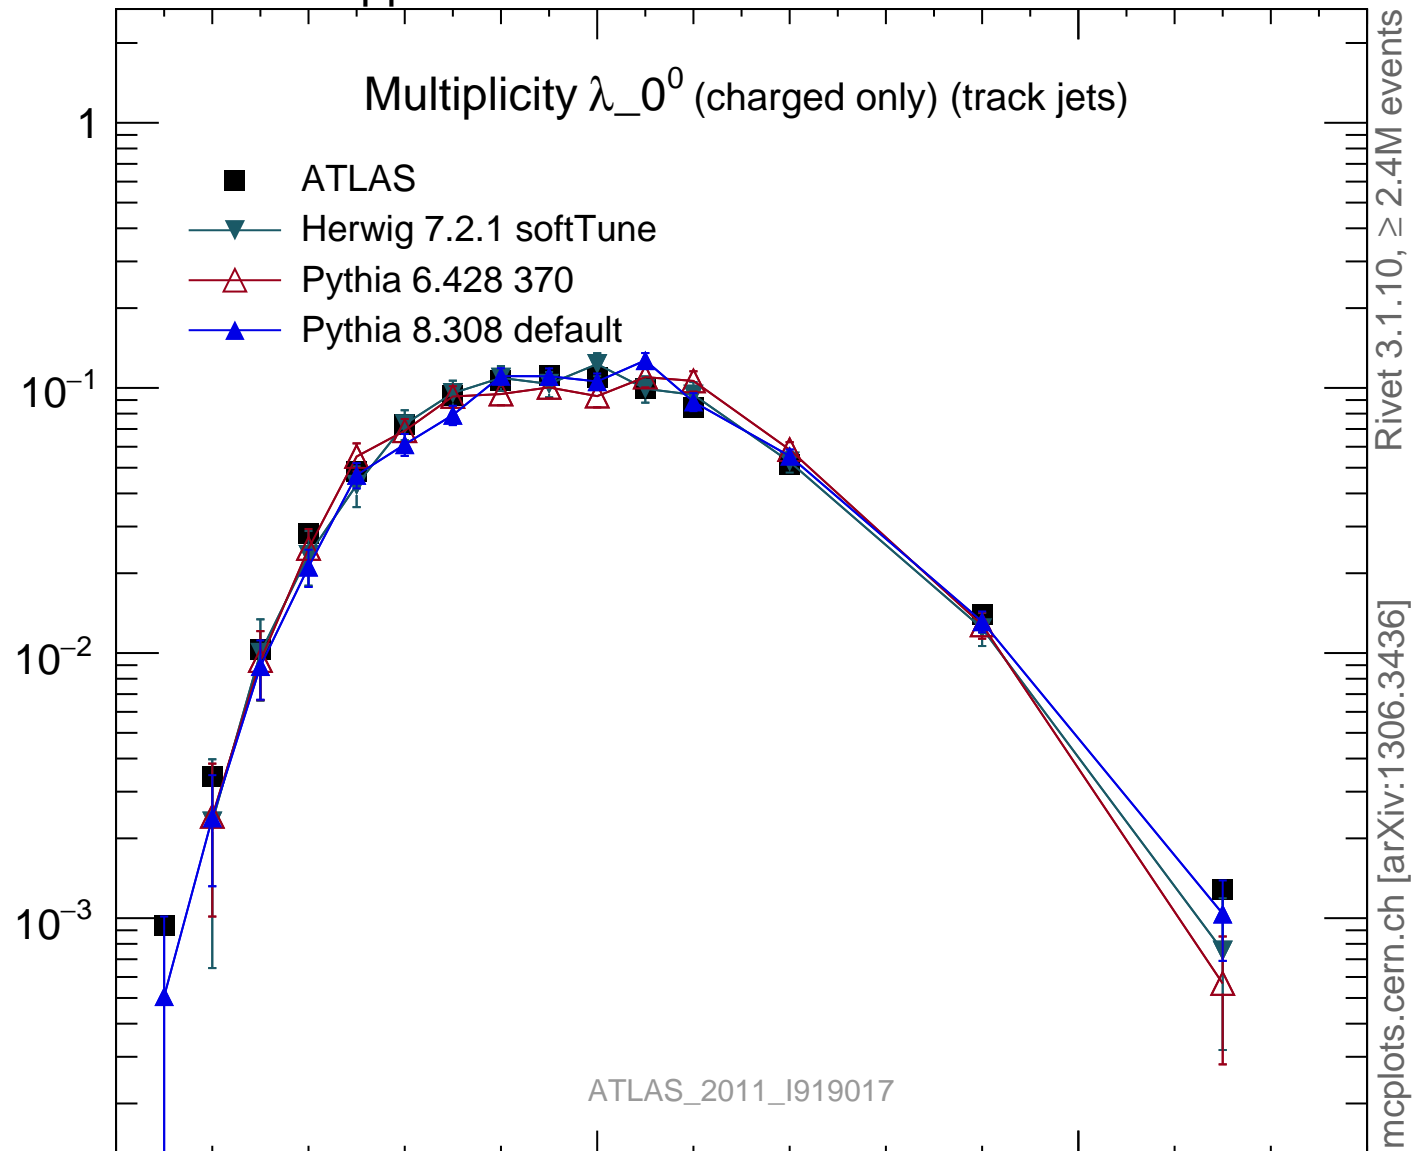

Multiplicity λ_0^0 (charged only) (track jets)

- ATLAS
- ▼ Herwig 7.2.1 softTune
- △ Pythia 6.428 370
- ▲ Pythia 8.308 default

Rivet 3.1.10, ≥ 2.4M events