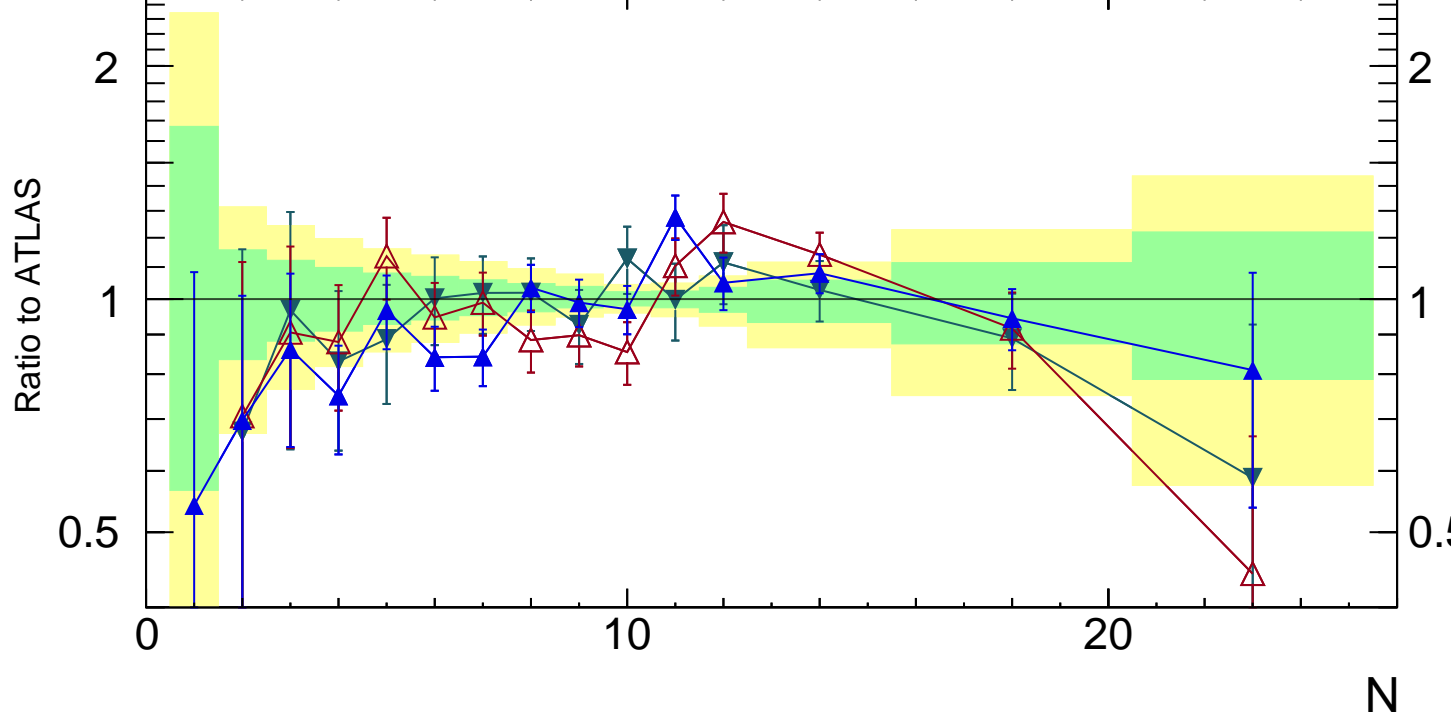

Multiplicity λ_0^0 (charged only) (track jets)

- ATLAS
- ▼ Herwig 7.2.1 softTune
- △ Pythia 6.428 370
- ▲ Pythia 8.308 default

Rivet 3.1.10, ≥ 2.4M events