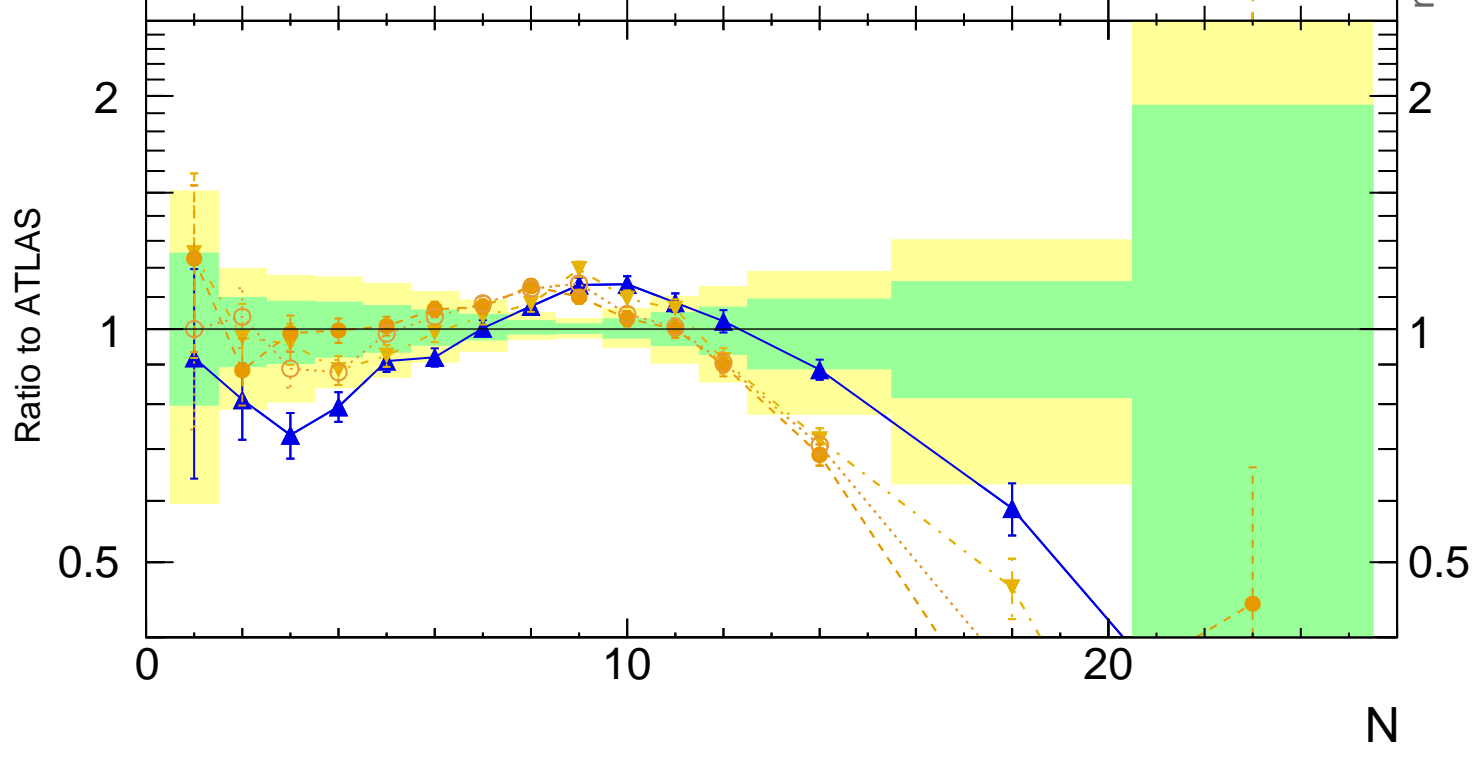

Multiplicity λ_{0^0} (charged only) (track jets)

Rivet 3.1.10, $\geq 3.3M$ events