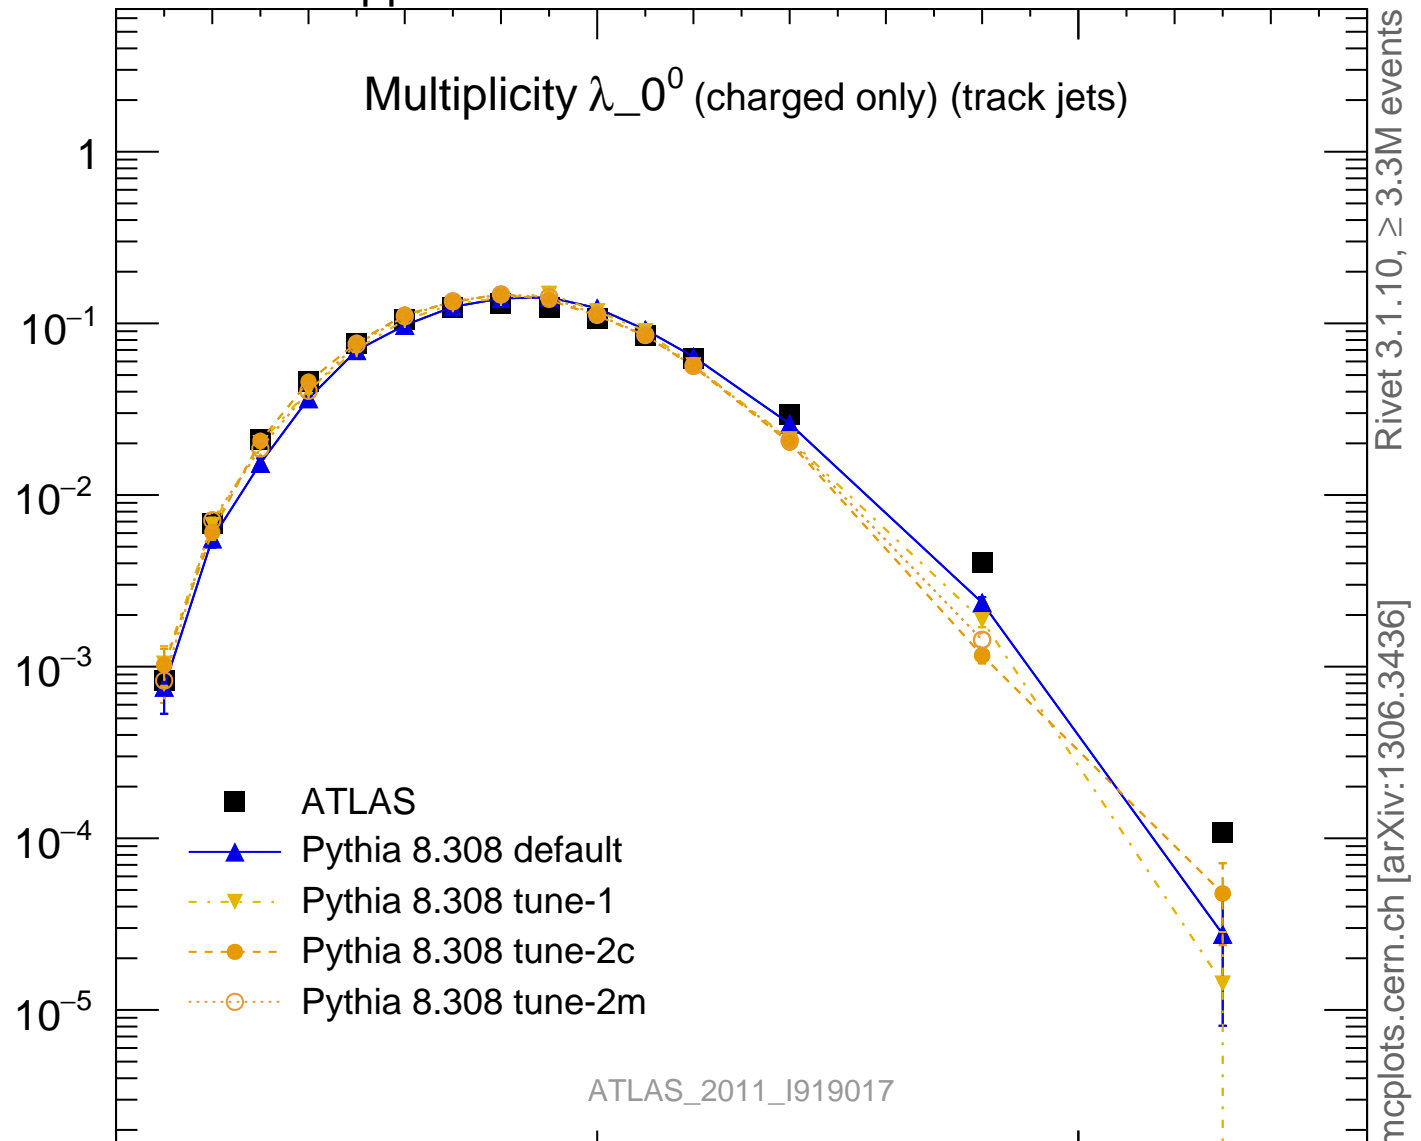

Multiplicity λ_{0^0} (charged only) (track jets)

Rivet 3.1.10, $\geq 3.3M$ events