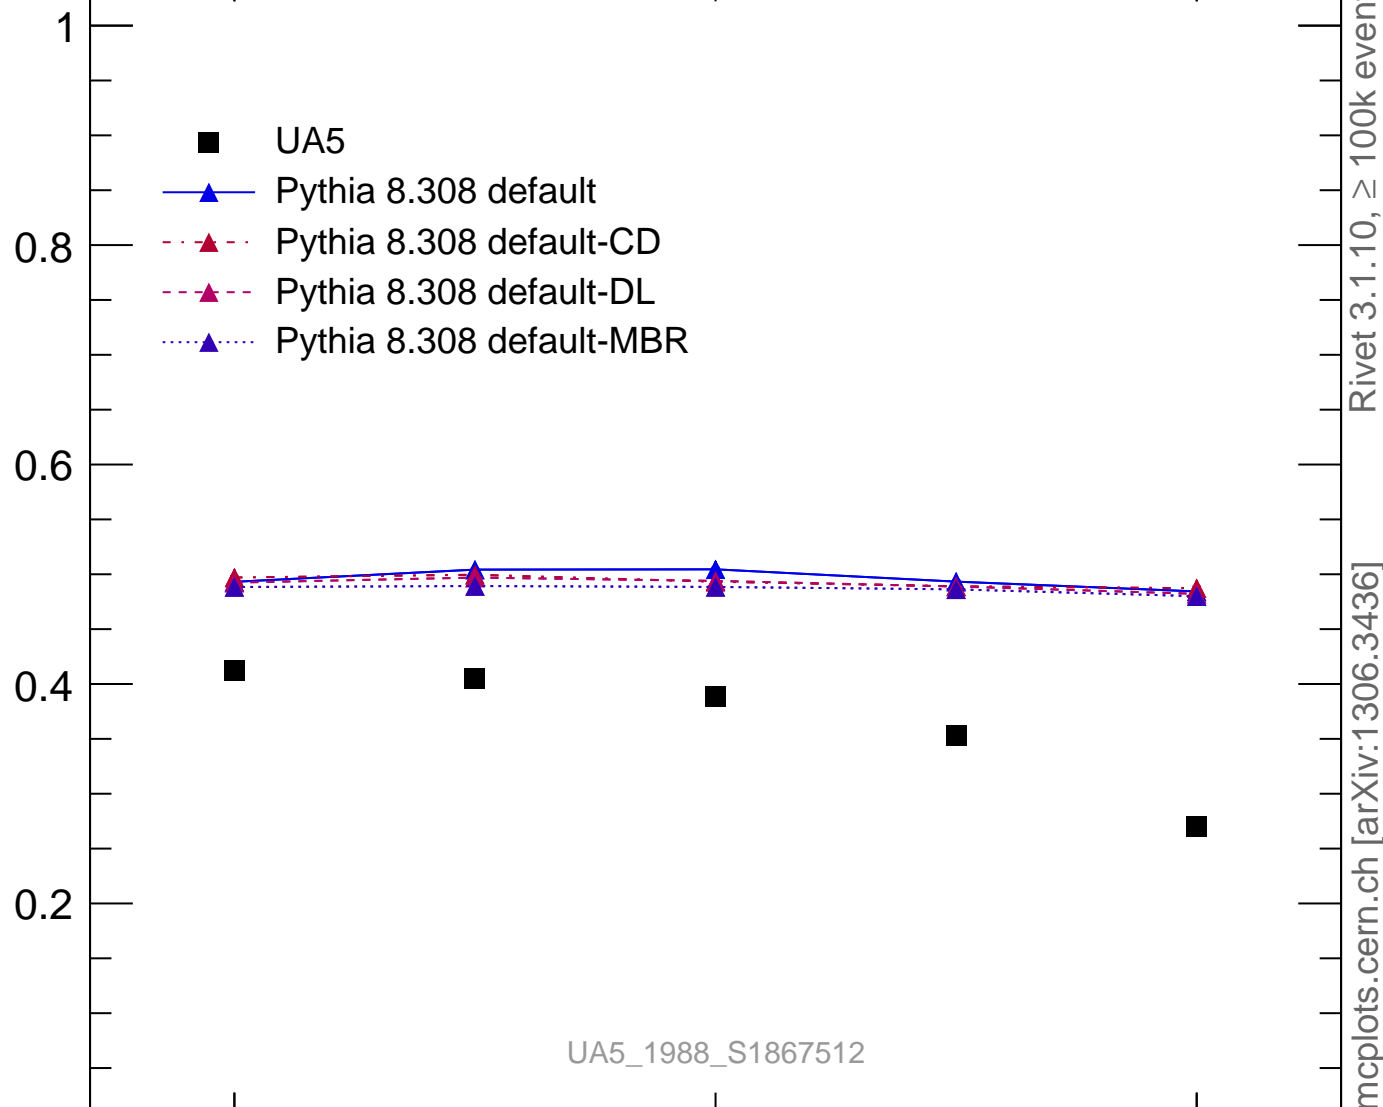

546 GeV ppbar

Soft QCD

b

UA5\_1988\_S1867512

Rivet 3.1.10, ≥ 100k events

mcplots.cern.ch [arXiv:1306.3436]