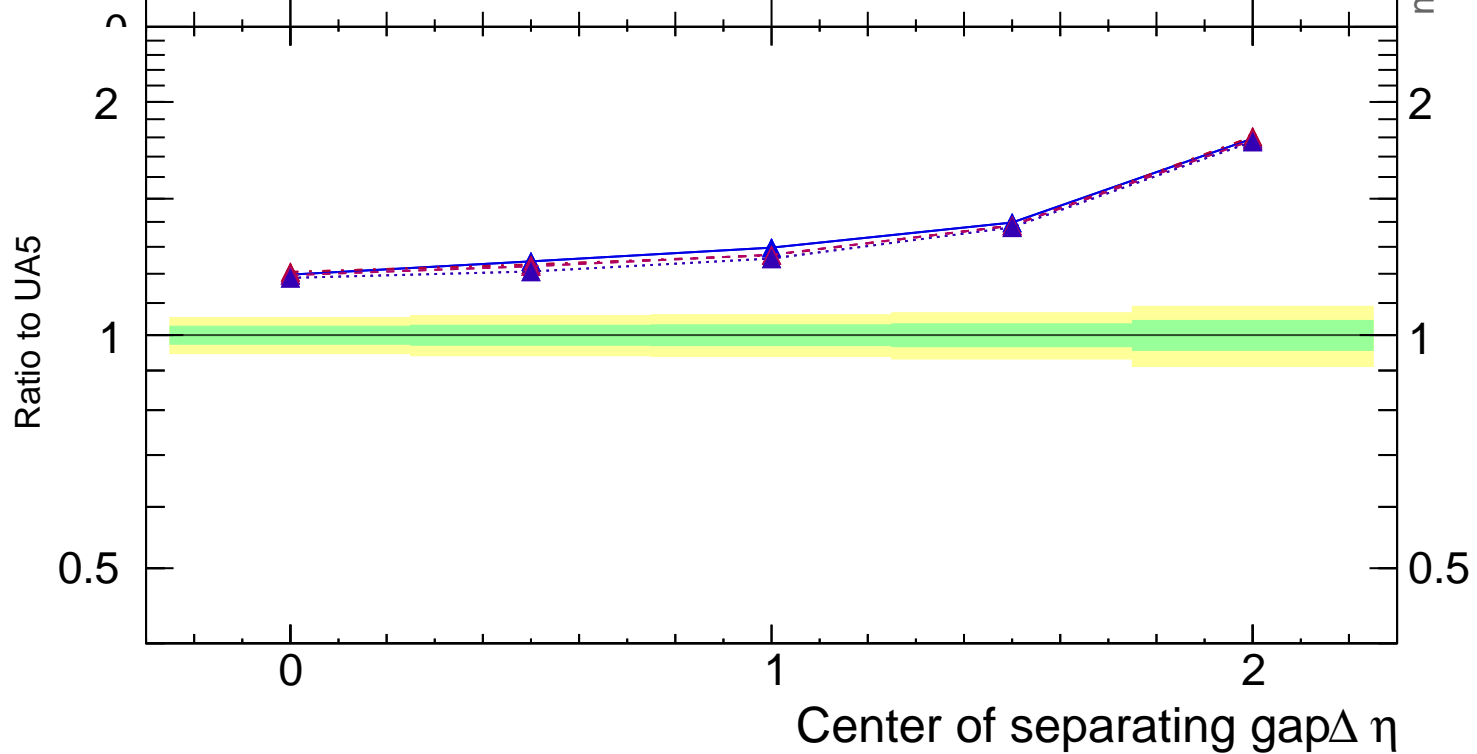

546 GeV ppbar

Soft QCD

b

UA5\_1988\_S1867512

Rivet 3.1.10, ≥ 100k events

mcplots.cern.ch [arXiv:1306.3436]