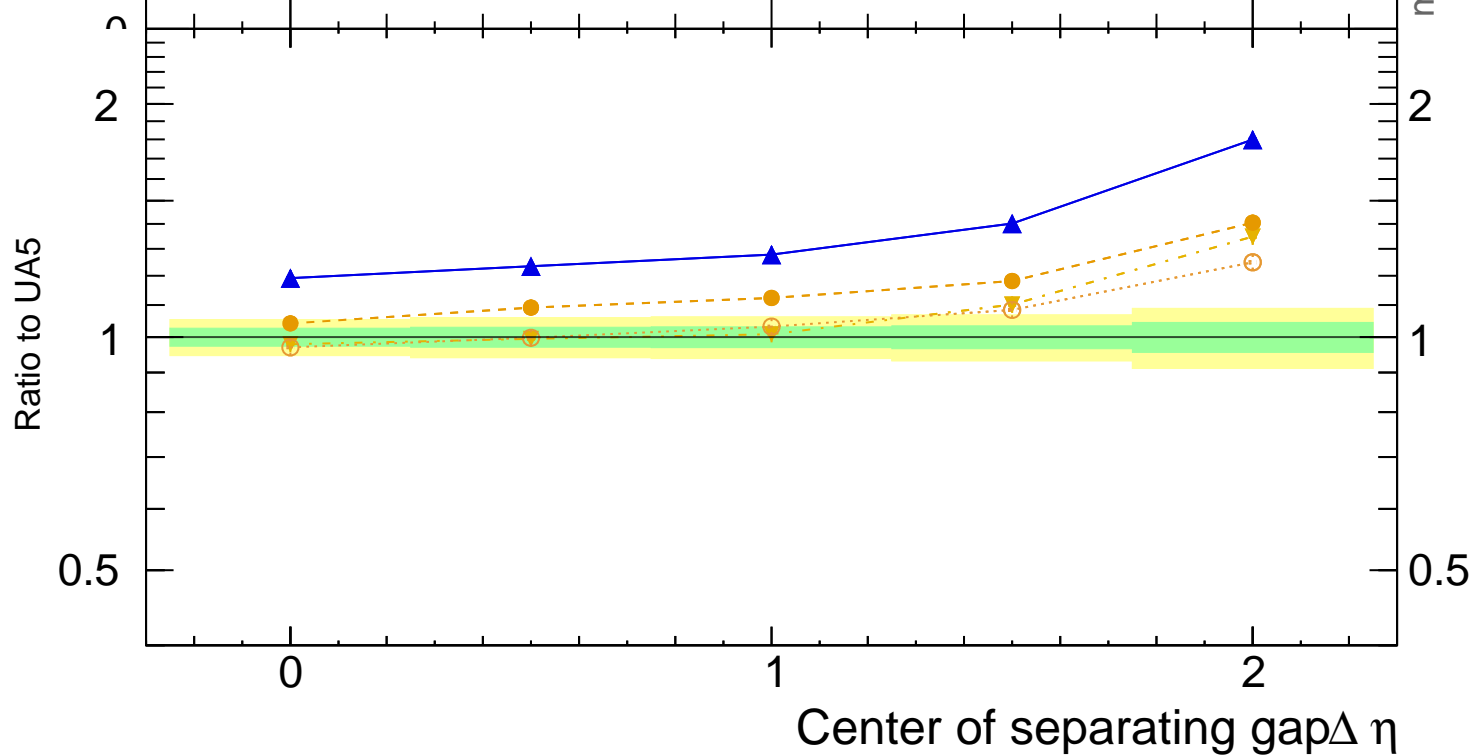

546 GeV ppbar

Soft QCD

b

UA5_1988_S1867512

Rivet 3.1.10, $\geq 100k$ events

mcplots.cern.ch [arXiv:1306.3436]