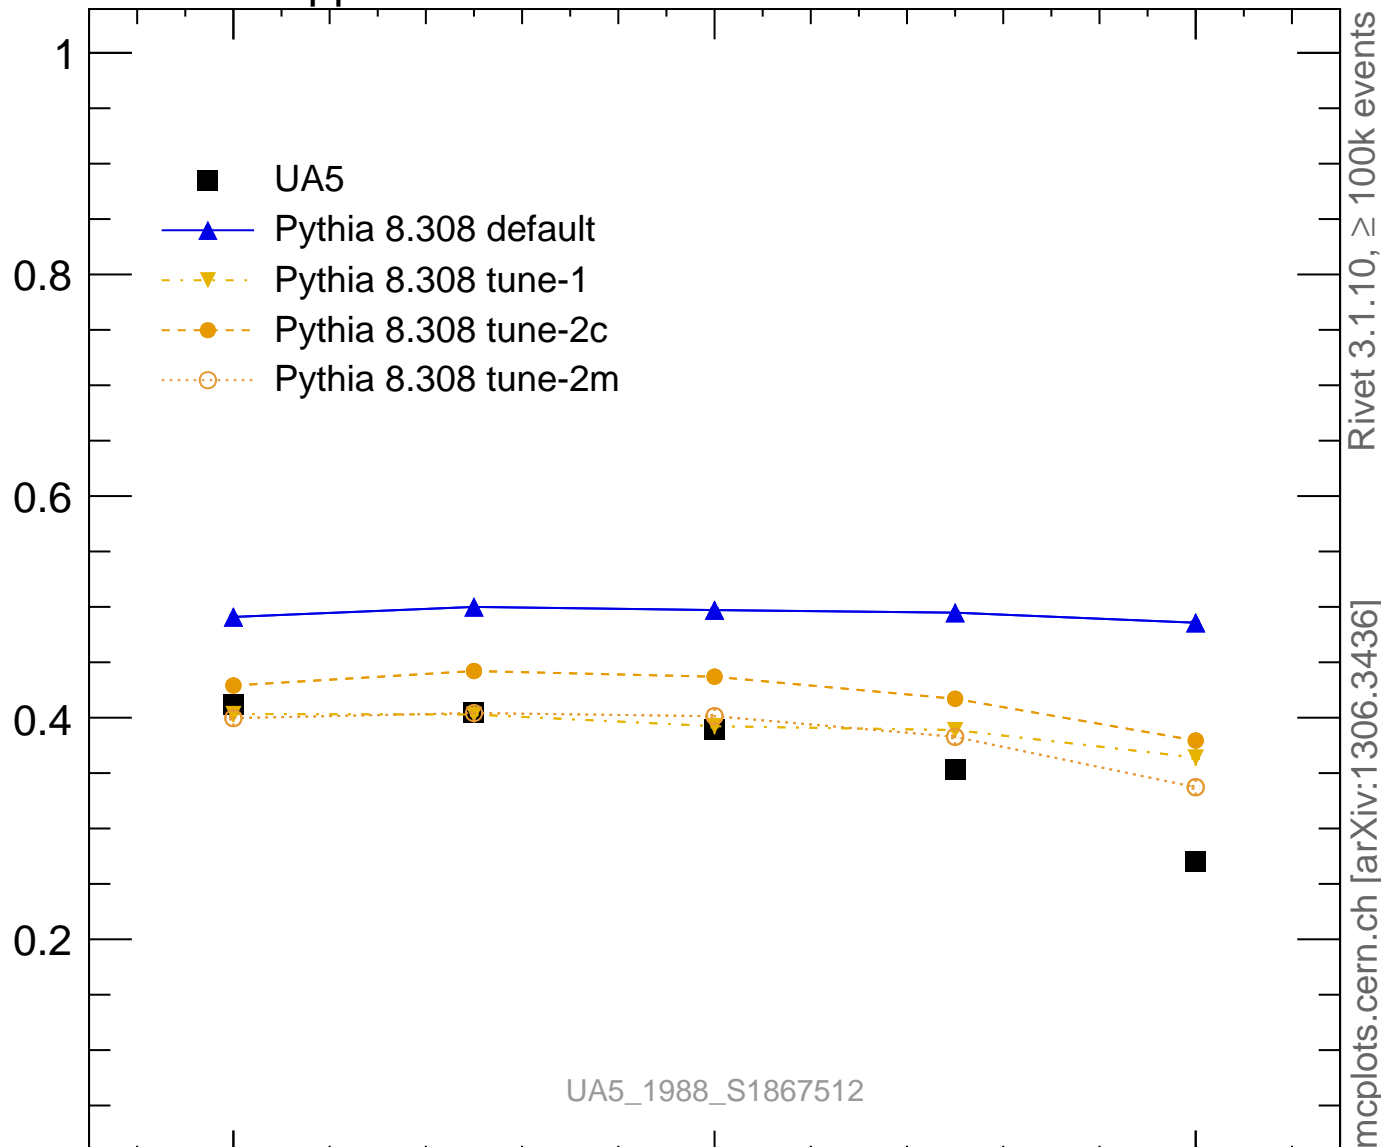

546 GeV ppbar

Soft QCD

b

UA5_1988_S1867512

Rivet 3.1.10, $\geq 100k$ events

mcplots.cern.ch [arXiv:1306.3436]