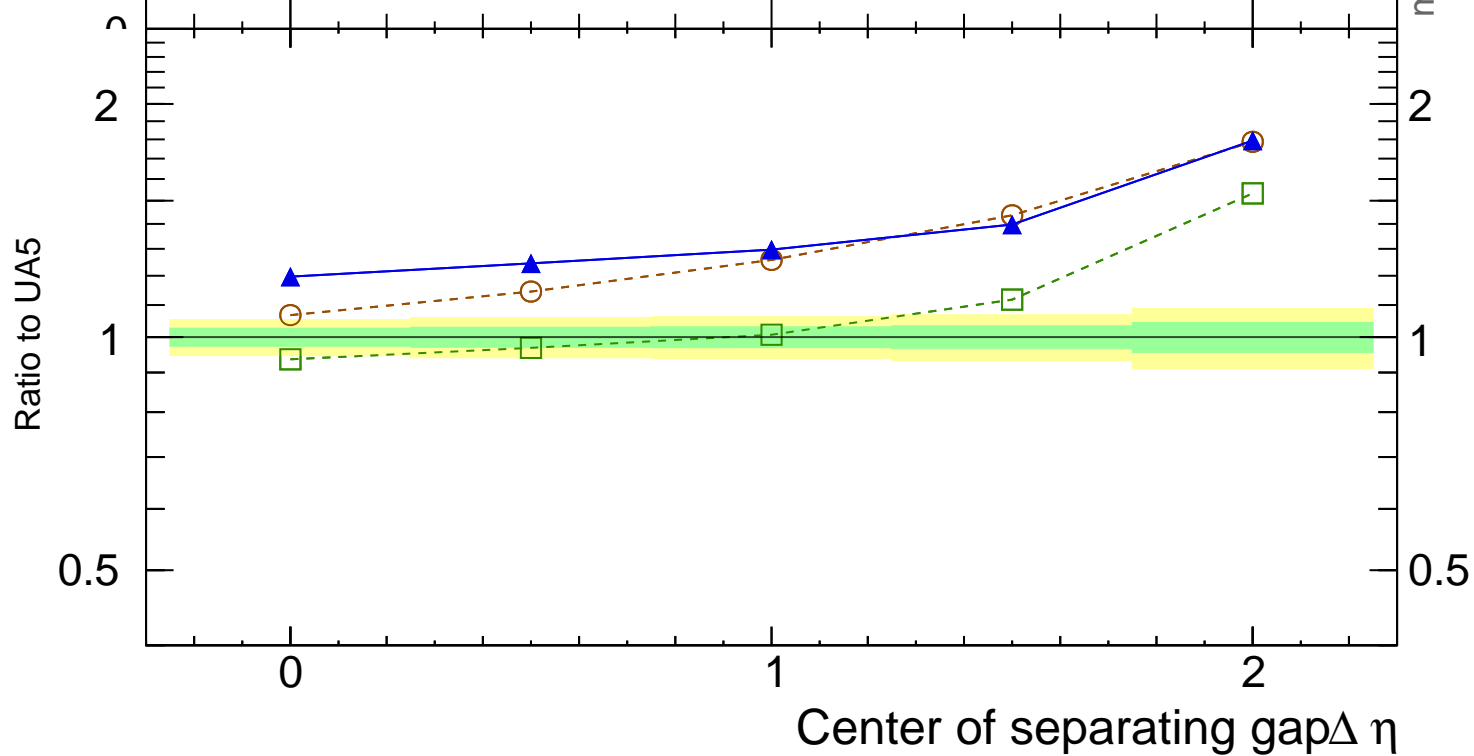

546 GeV ppbar

Soft QCD

b

UA5\_1988\_S1867512

a

Rivet 3.1.10,  $\geq 100k$  events

mcplots.cern.ch [arXiv:1306.3436]