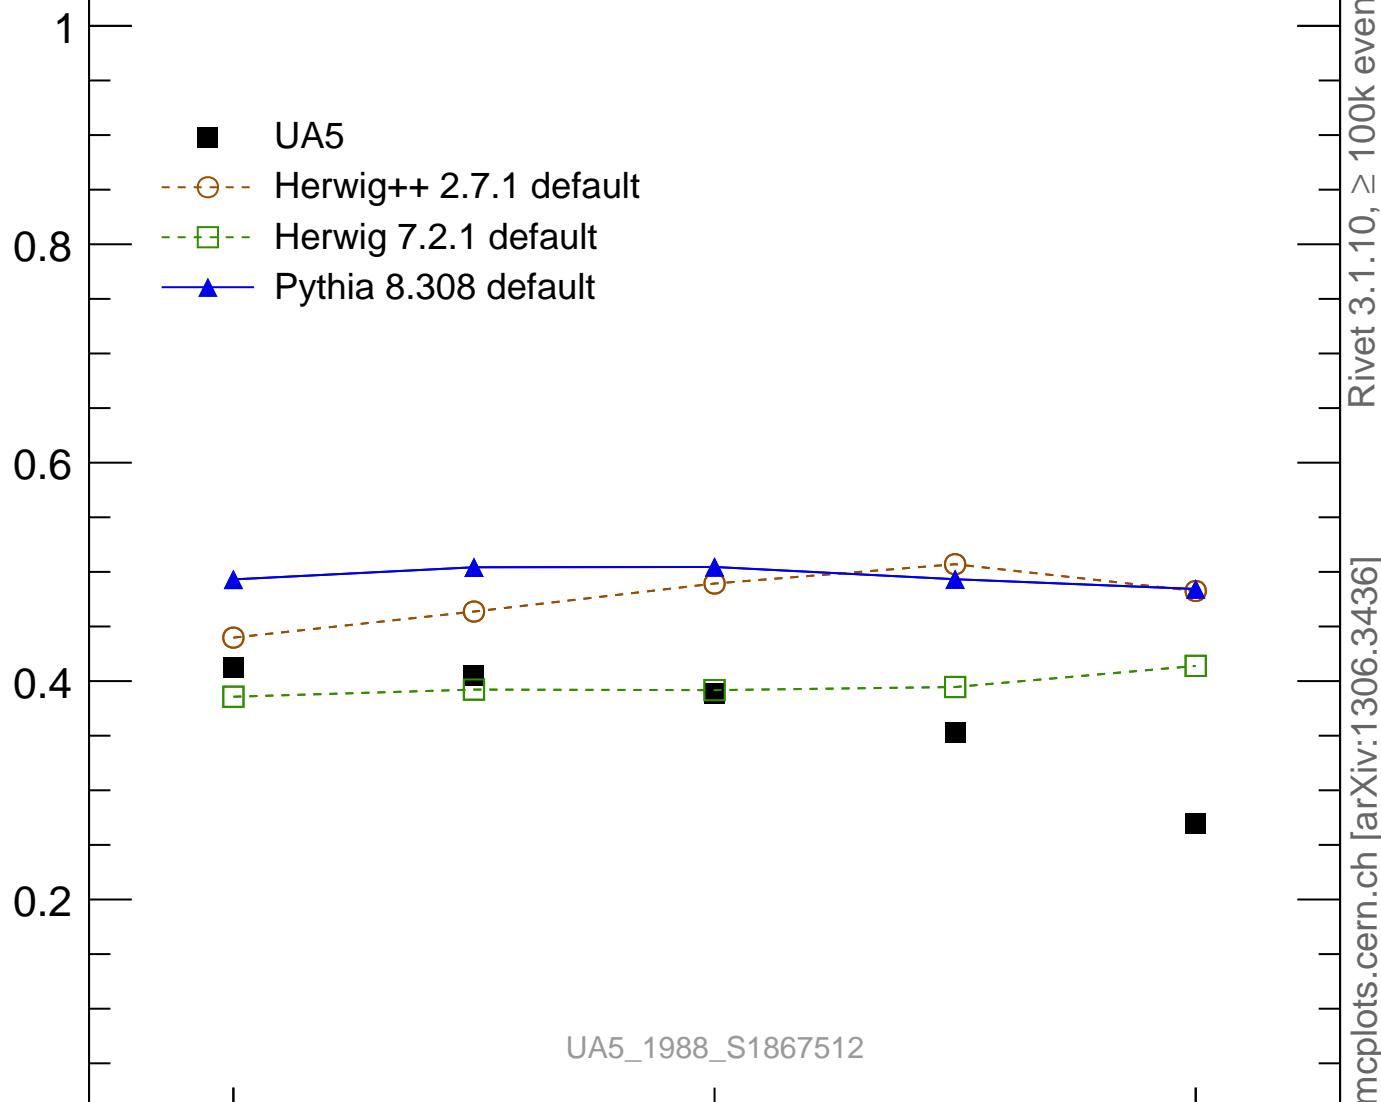

546 GeV ppbar

Soft QCD

b

UA5\_1988\_S1867512

a

Rivet 3.1.10,  $\geq 100k$  events

mcplots.cern.ch [arXiv:1306.3436]