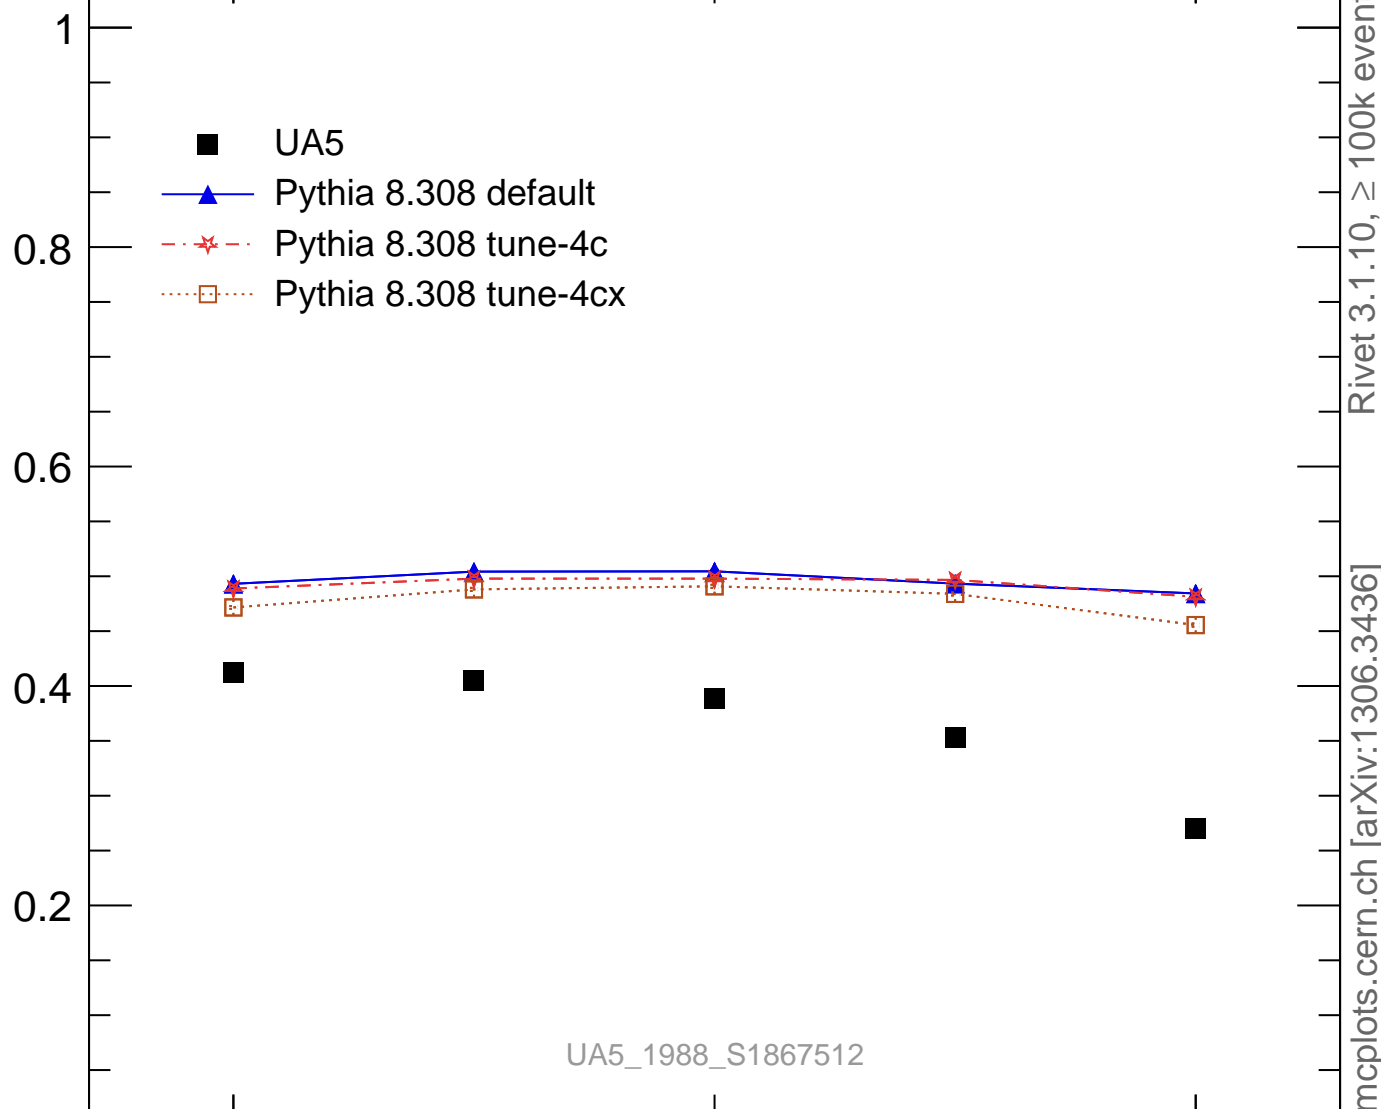

546 GeV ppbar

Soft QCD

b

UA5_1988_S1867512

Rivet 3.1.10, $\geq 100k$ events

mcplots.cern.ch [arXiv:1306.3436]