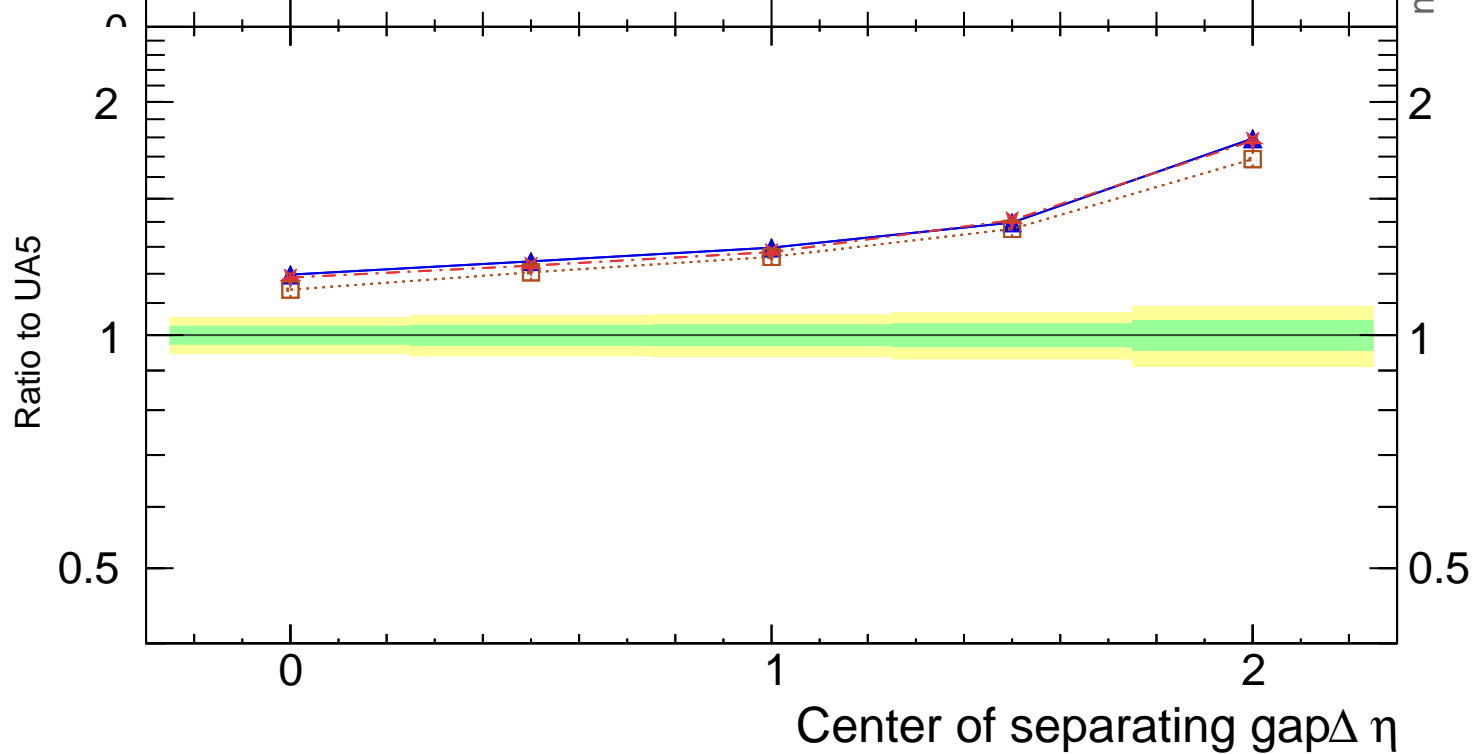

546 GeV ppbar

Soft QCD

b

UA5_1988_S1867512

Rivet 3.1.10, $\geq 100k$ events

mcplots.cern.ch [arXiv:1306.3436]