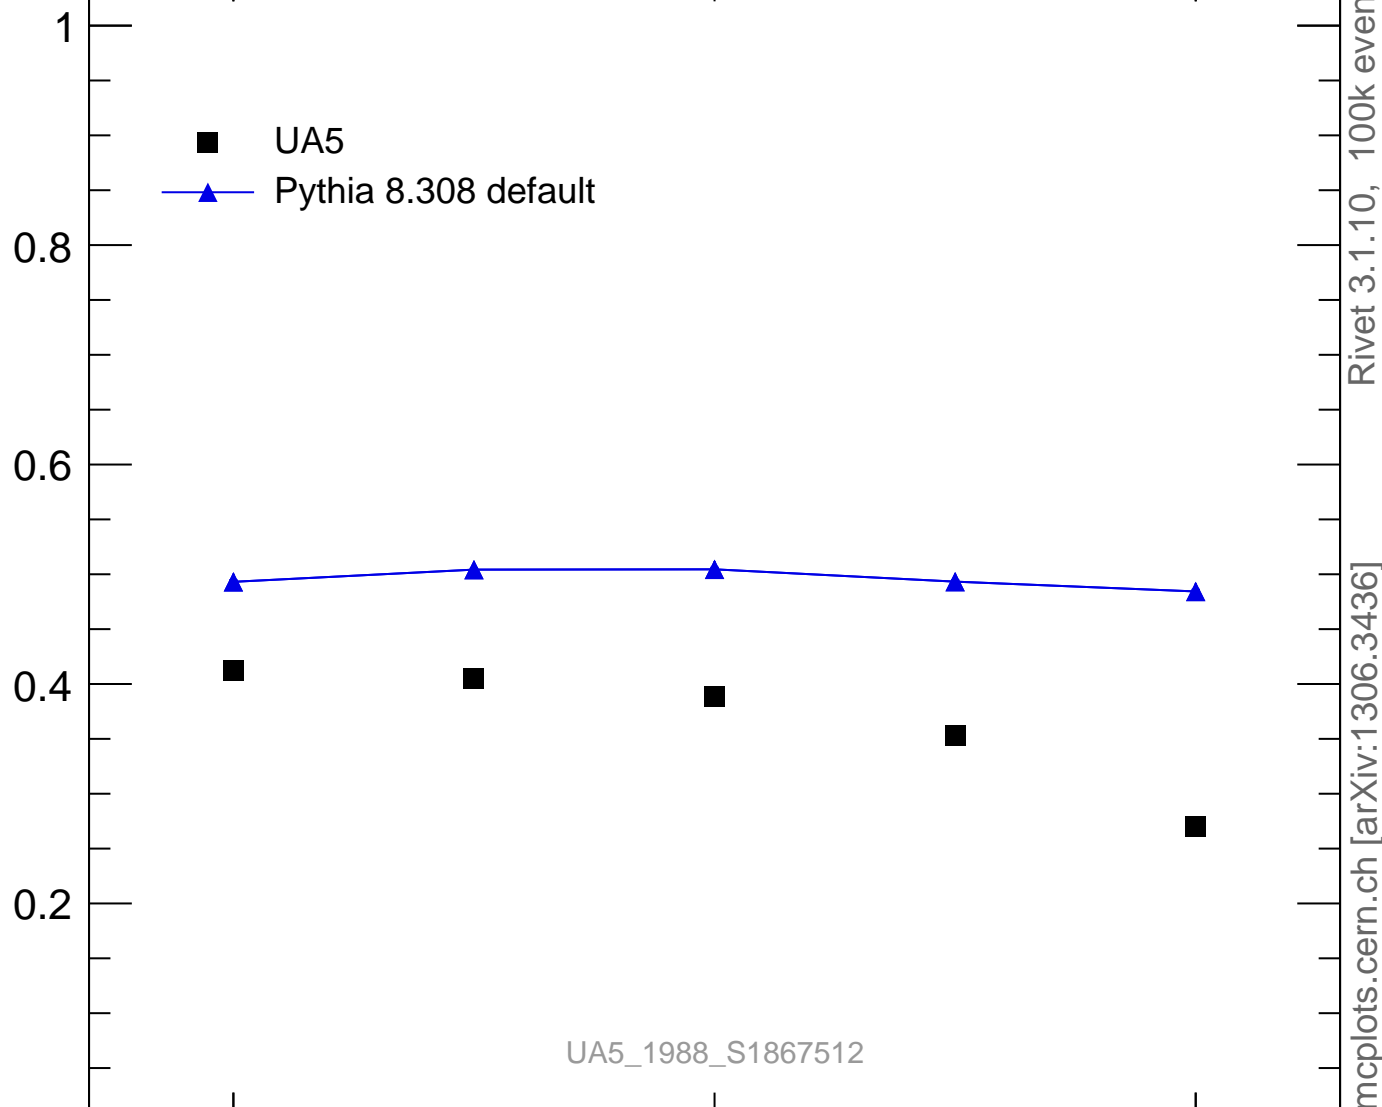

546 GeV ppbar

Soft QCD

b

Rivet 3.1.10, 100k events

mcplots.cern.ch [arXiv:1306.3436]

c