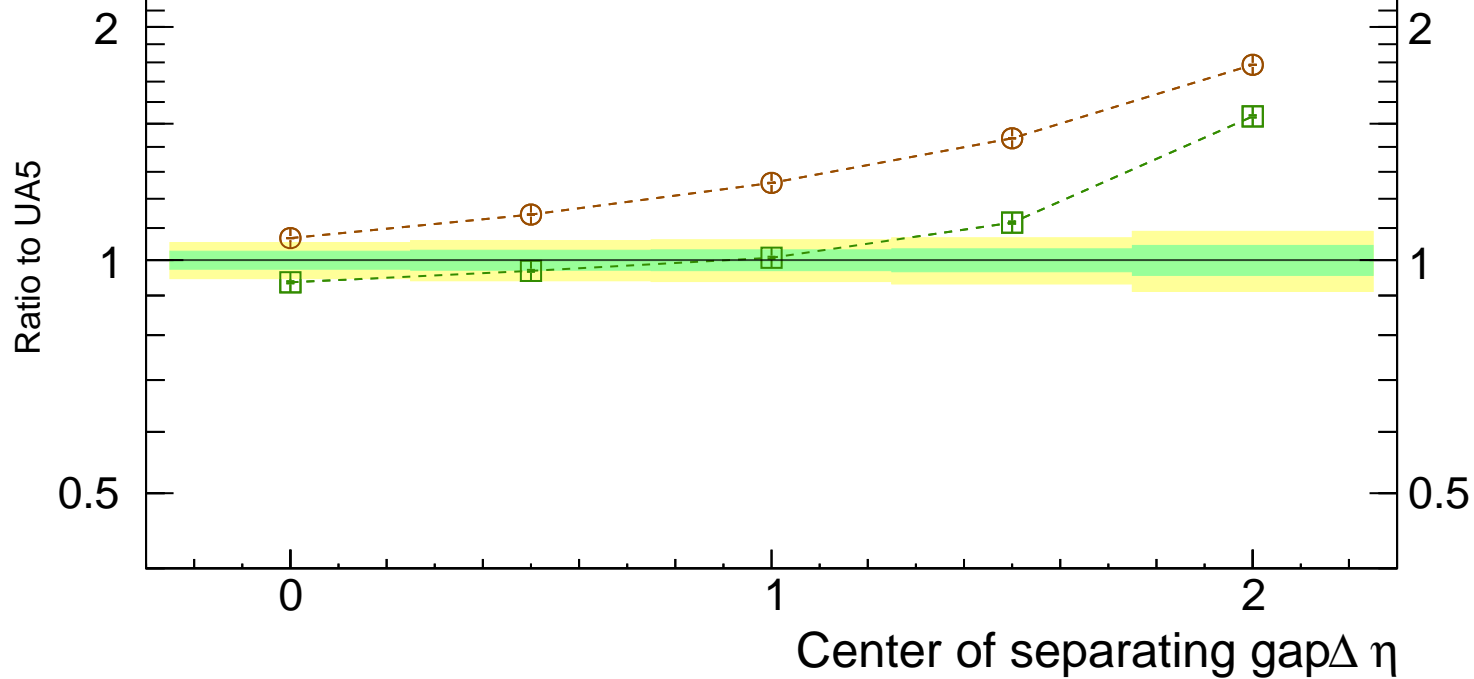

546 GeV ppbar

Soft QCD

b

UA5\_1988\_S1867512

a

Rivet 3.1.10, ≥ 100k events

mcplots.cern.ch [arXiv:1306.3436]