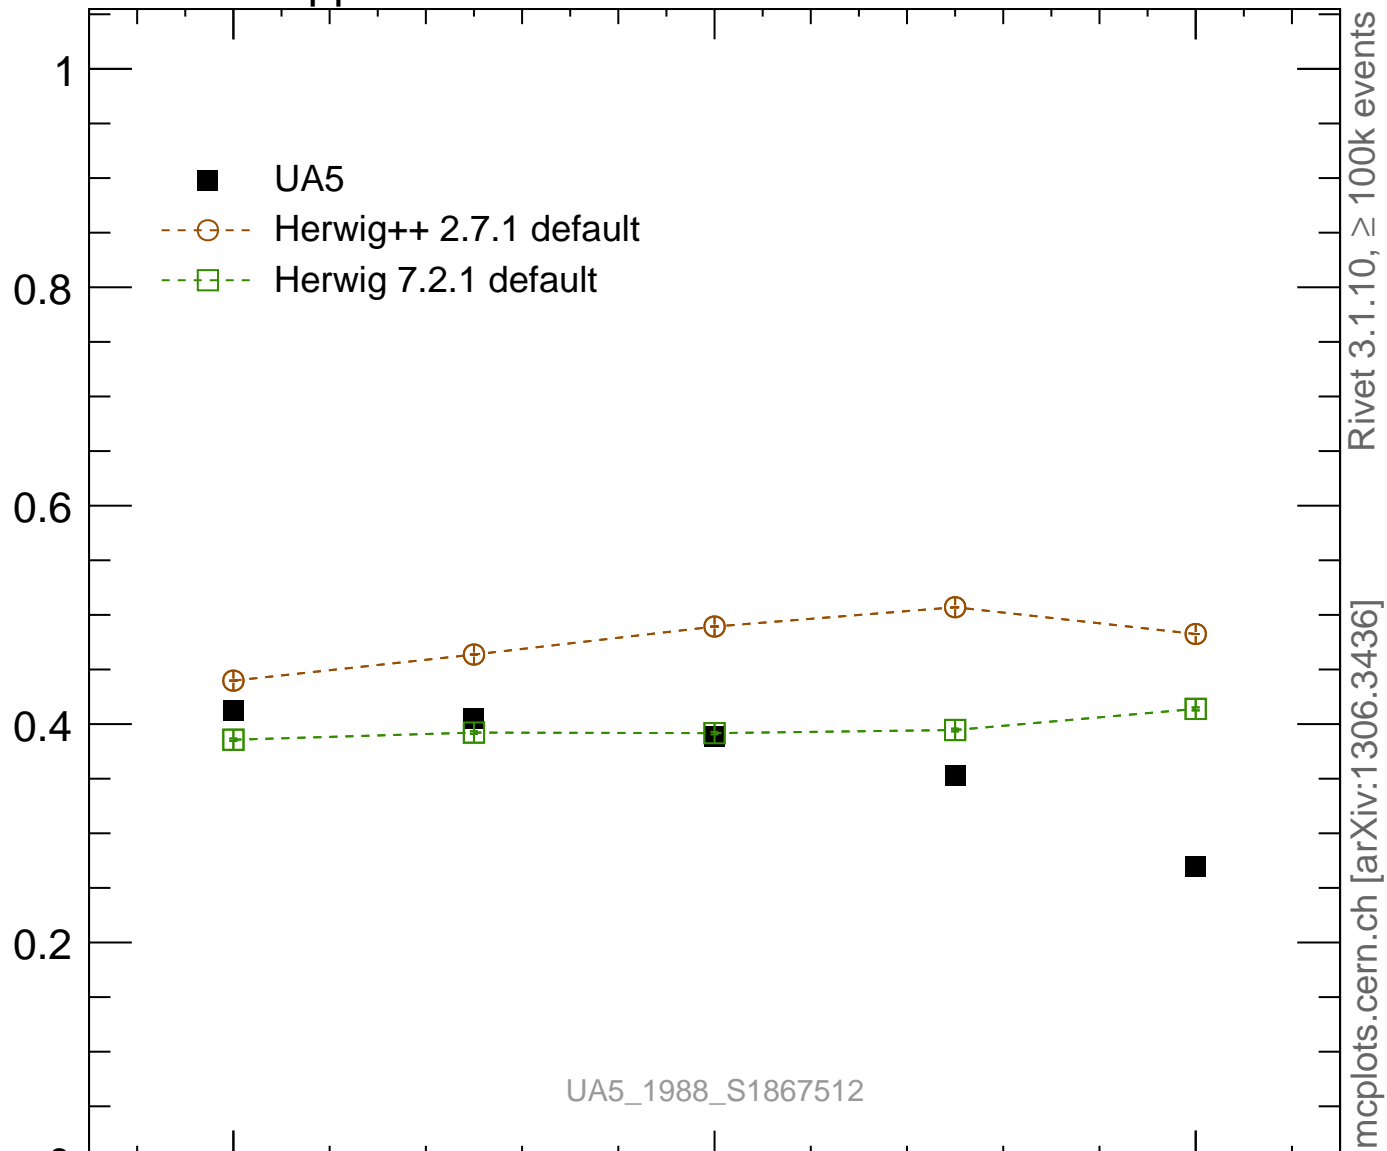

546 GeV ppbar

Soft QCD

b

UA5\_1988\_S1867512

a

Rivet 3.1.10, ≥ 100k events

mcplots.cern.ch [arXiv:1306.3436]