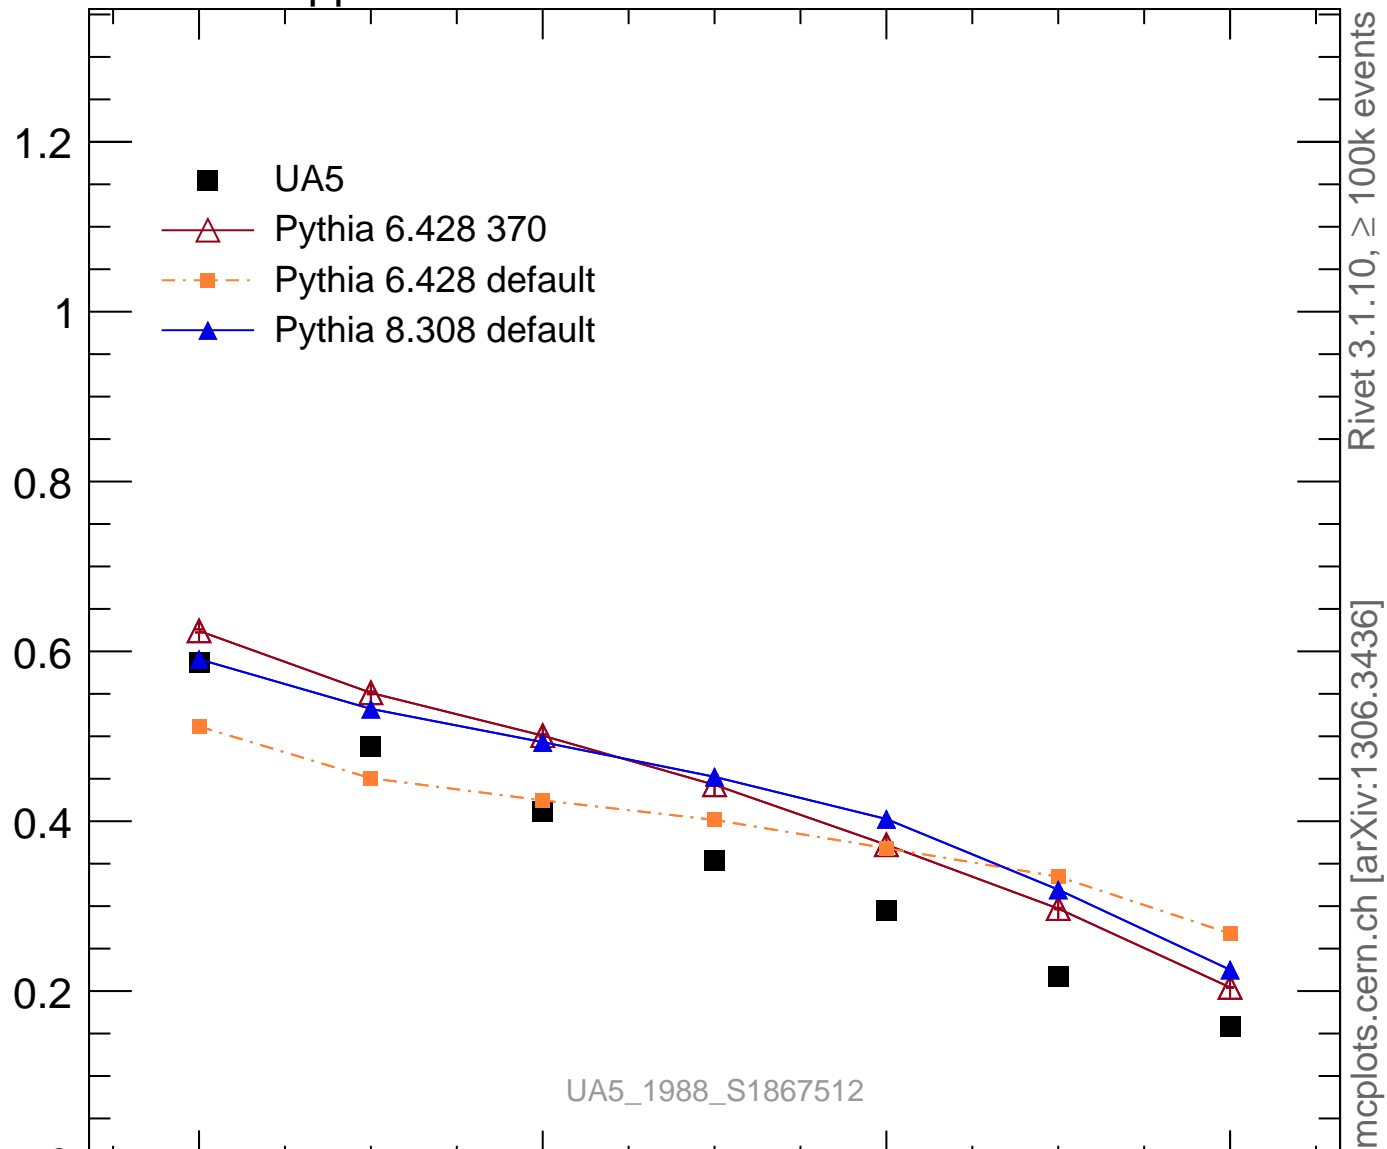

546 GeV ppbar

Soft QCD

b

UA5\_1988\_S1867512

mcplots.cern.ch [arXiv:1306.3436]

Rivet 3.1.10, ≥ 100k events