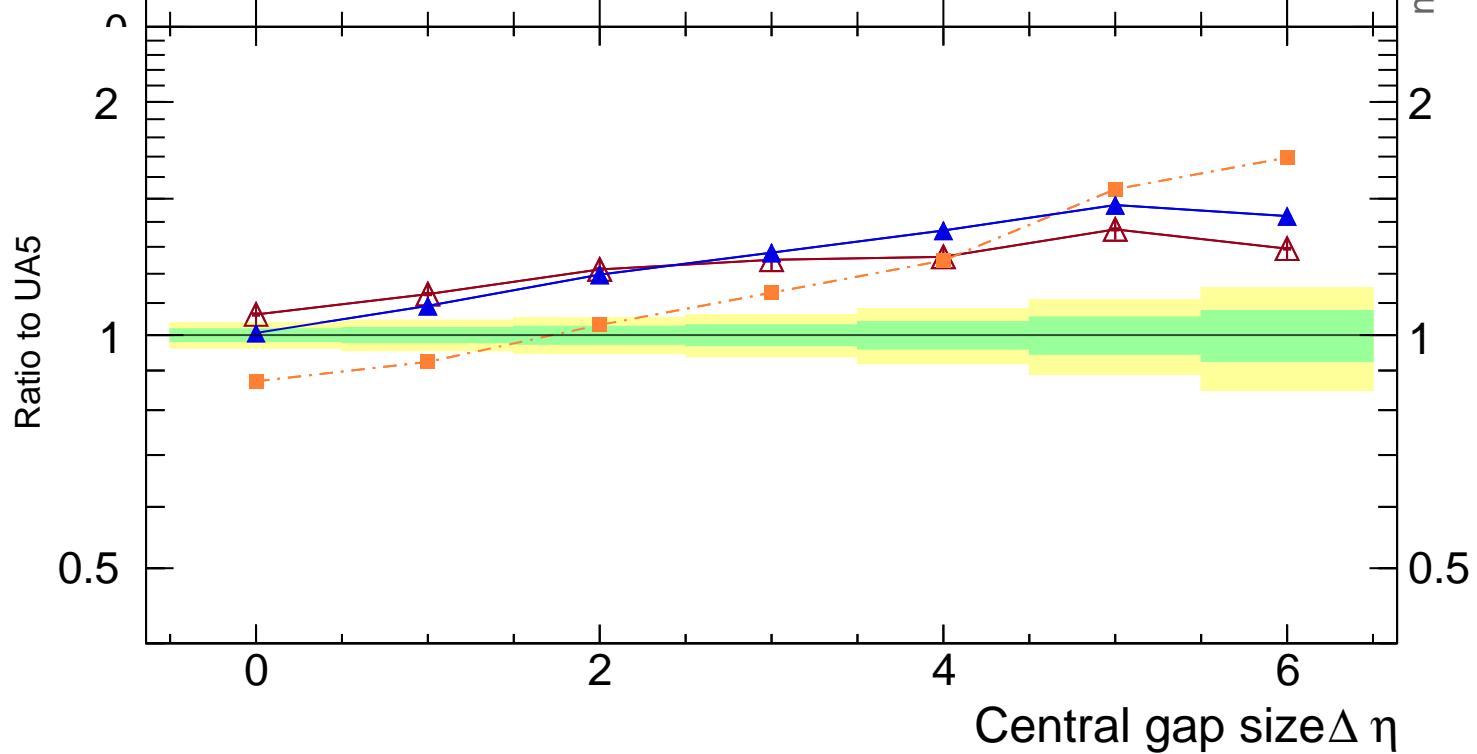

546 GeV ppbar

Soft QCD

b

UA5\_1988\_S1867512

mcplots.cern.ch [arXiv:1306.3436]

Rivet 3.1.10, ≥ 100k events