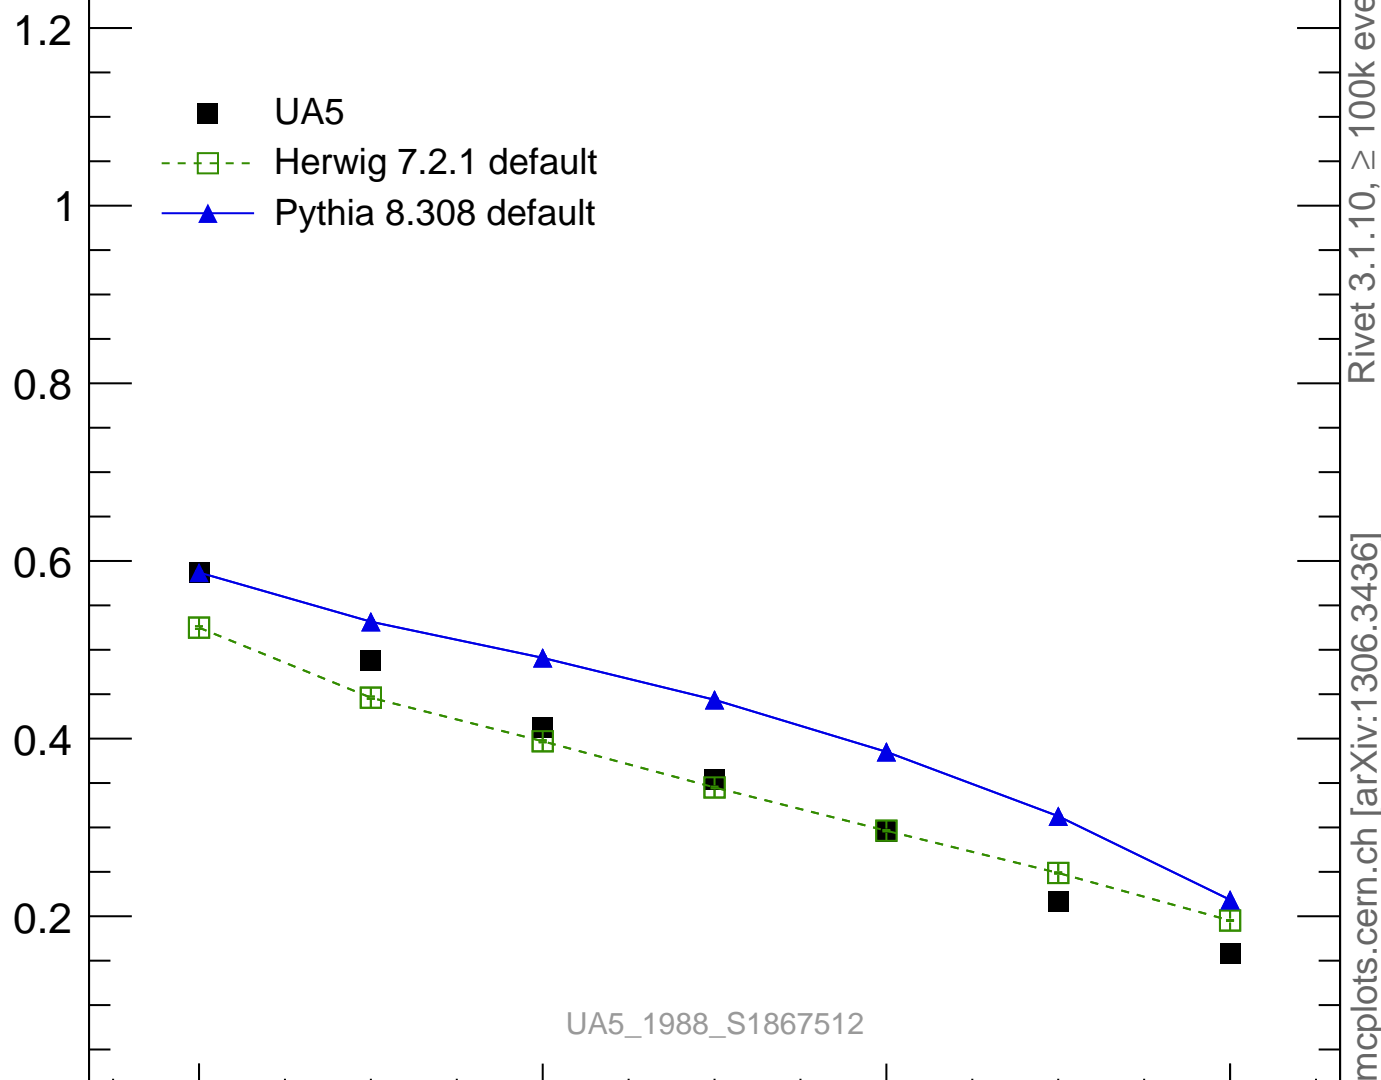

546 GeV ppbar

Soft QCD

b

Rivet 3.1.10, $\geq 100k$ events

mcplots.cern.ch [arXiv:1306.3436]

a