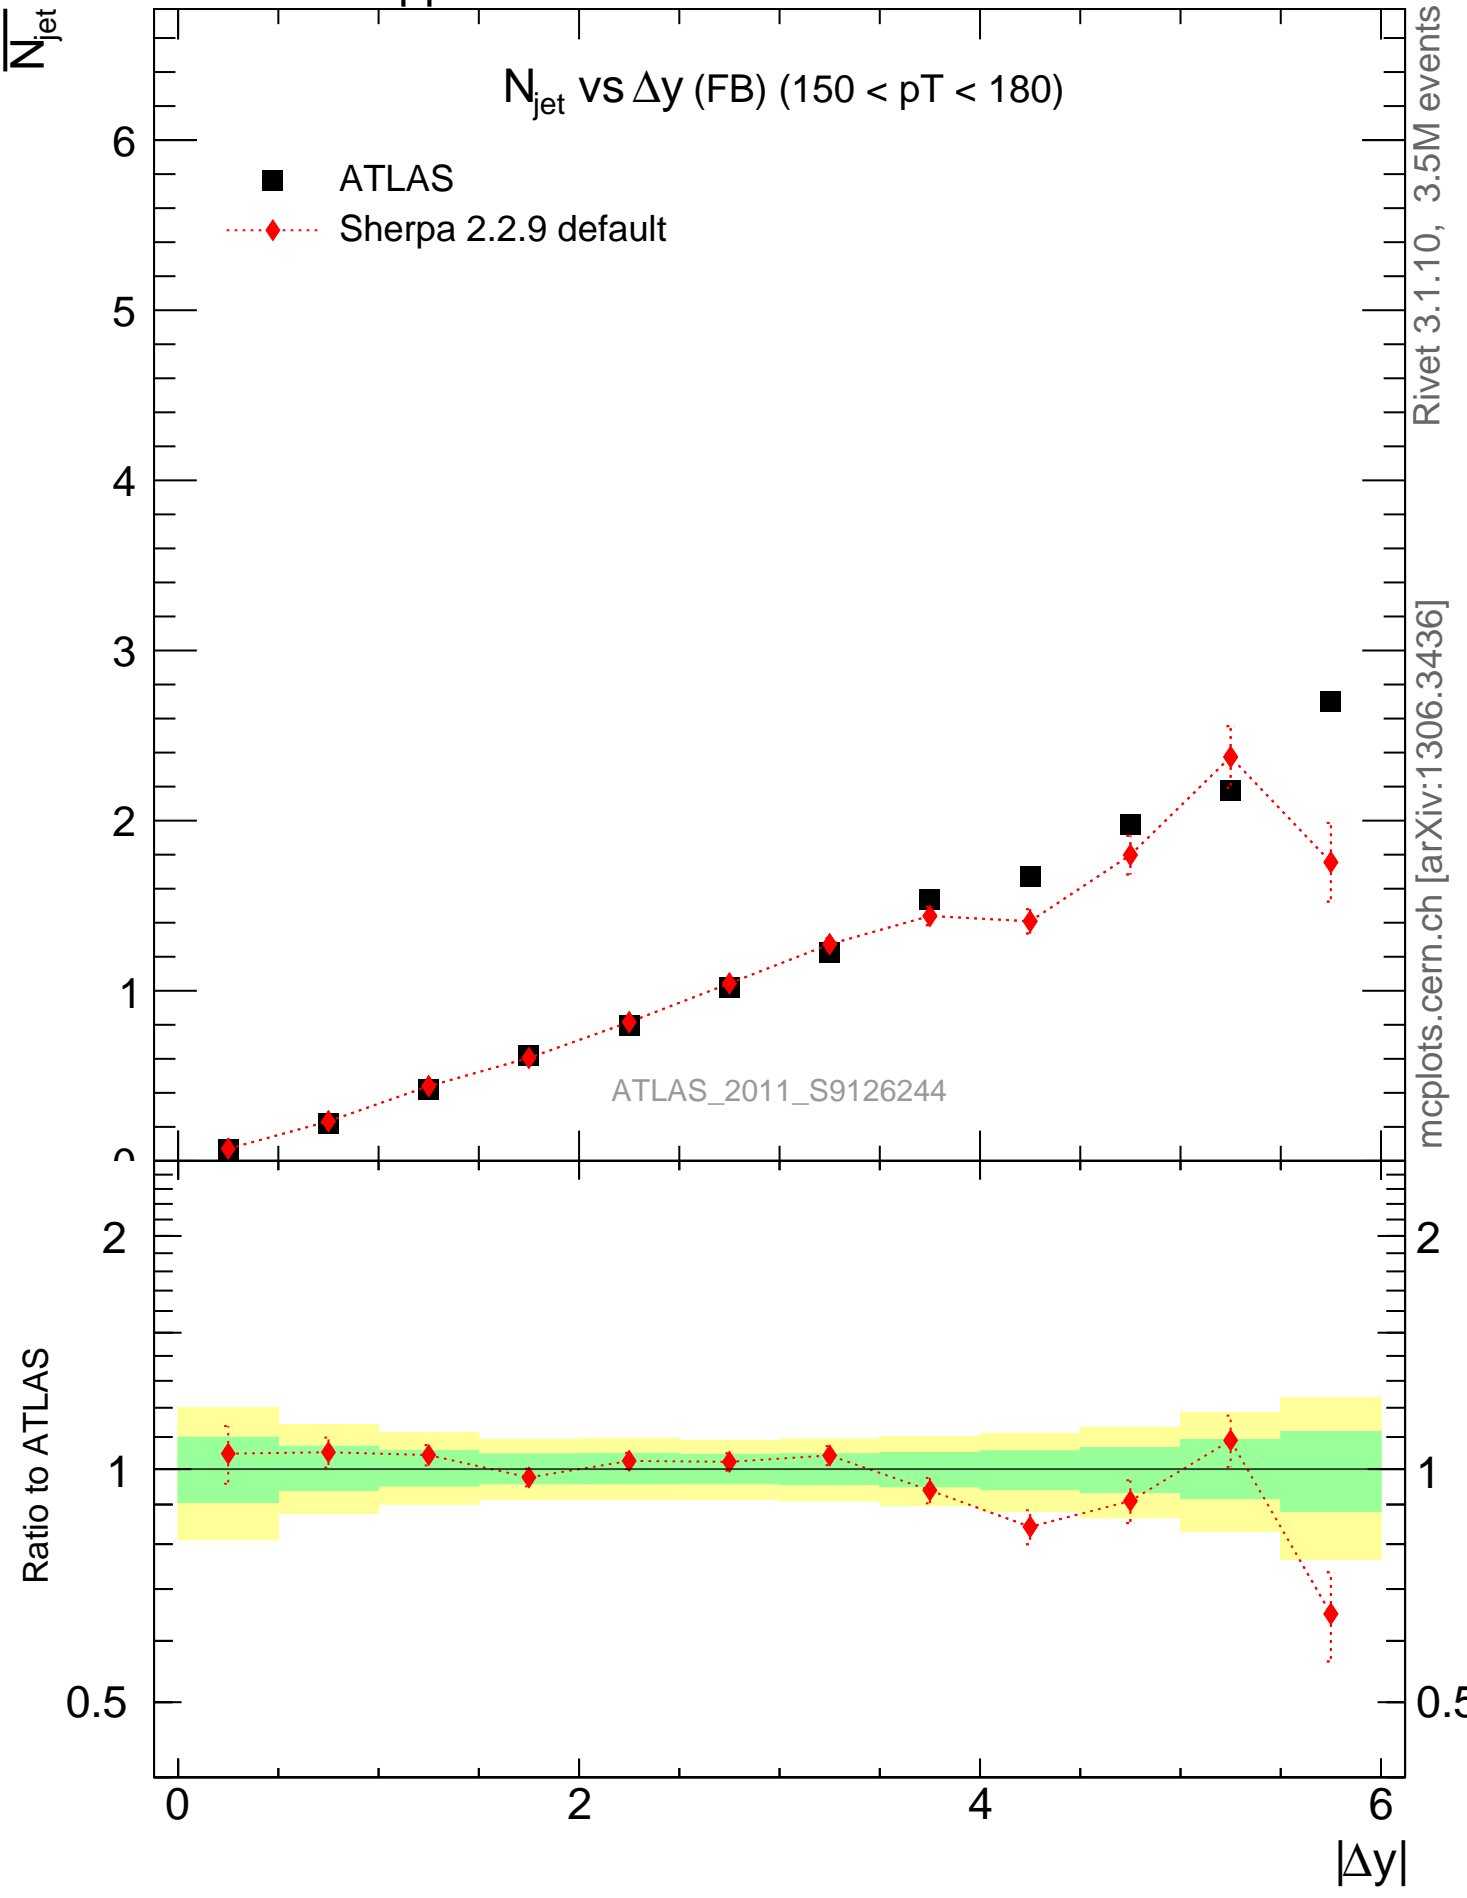

7000 GeV pp

Jets

N_{jet} vs Δy (FB) ($150 < p_T < 180$)

Rivet 3.1.10, 3.5M events
mcplots.cern.ch [arXiv:1306.3436]

ATLAS_2011_S9126244