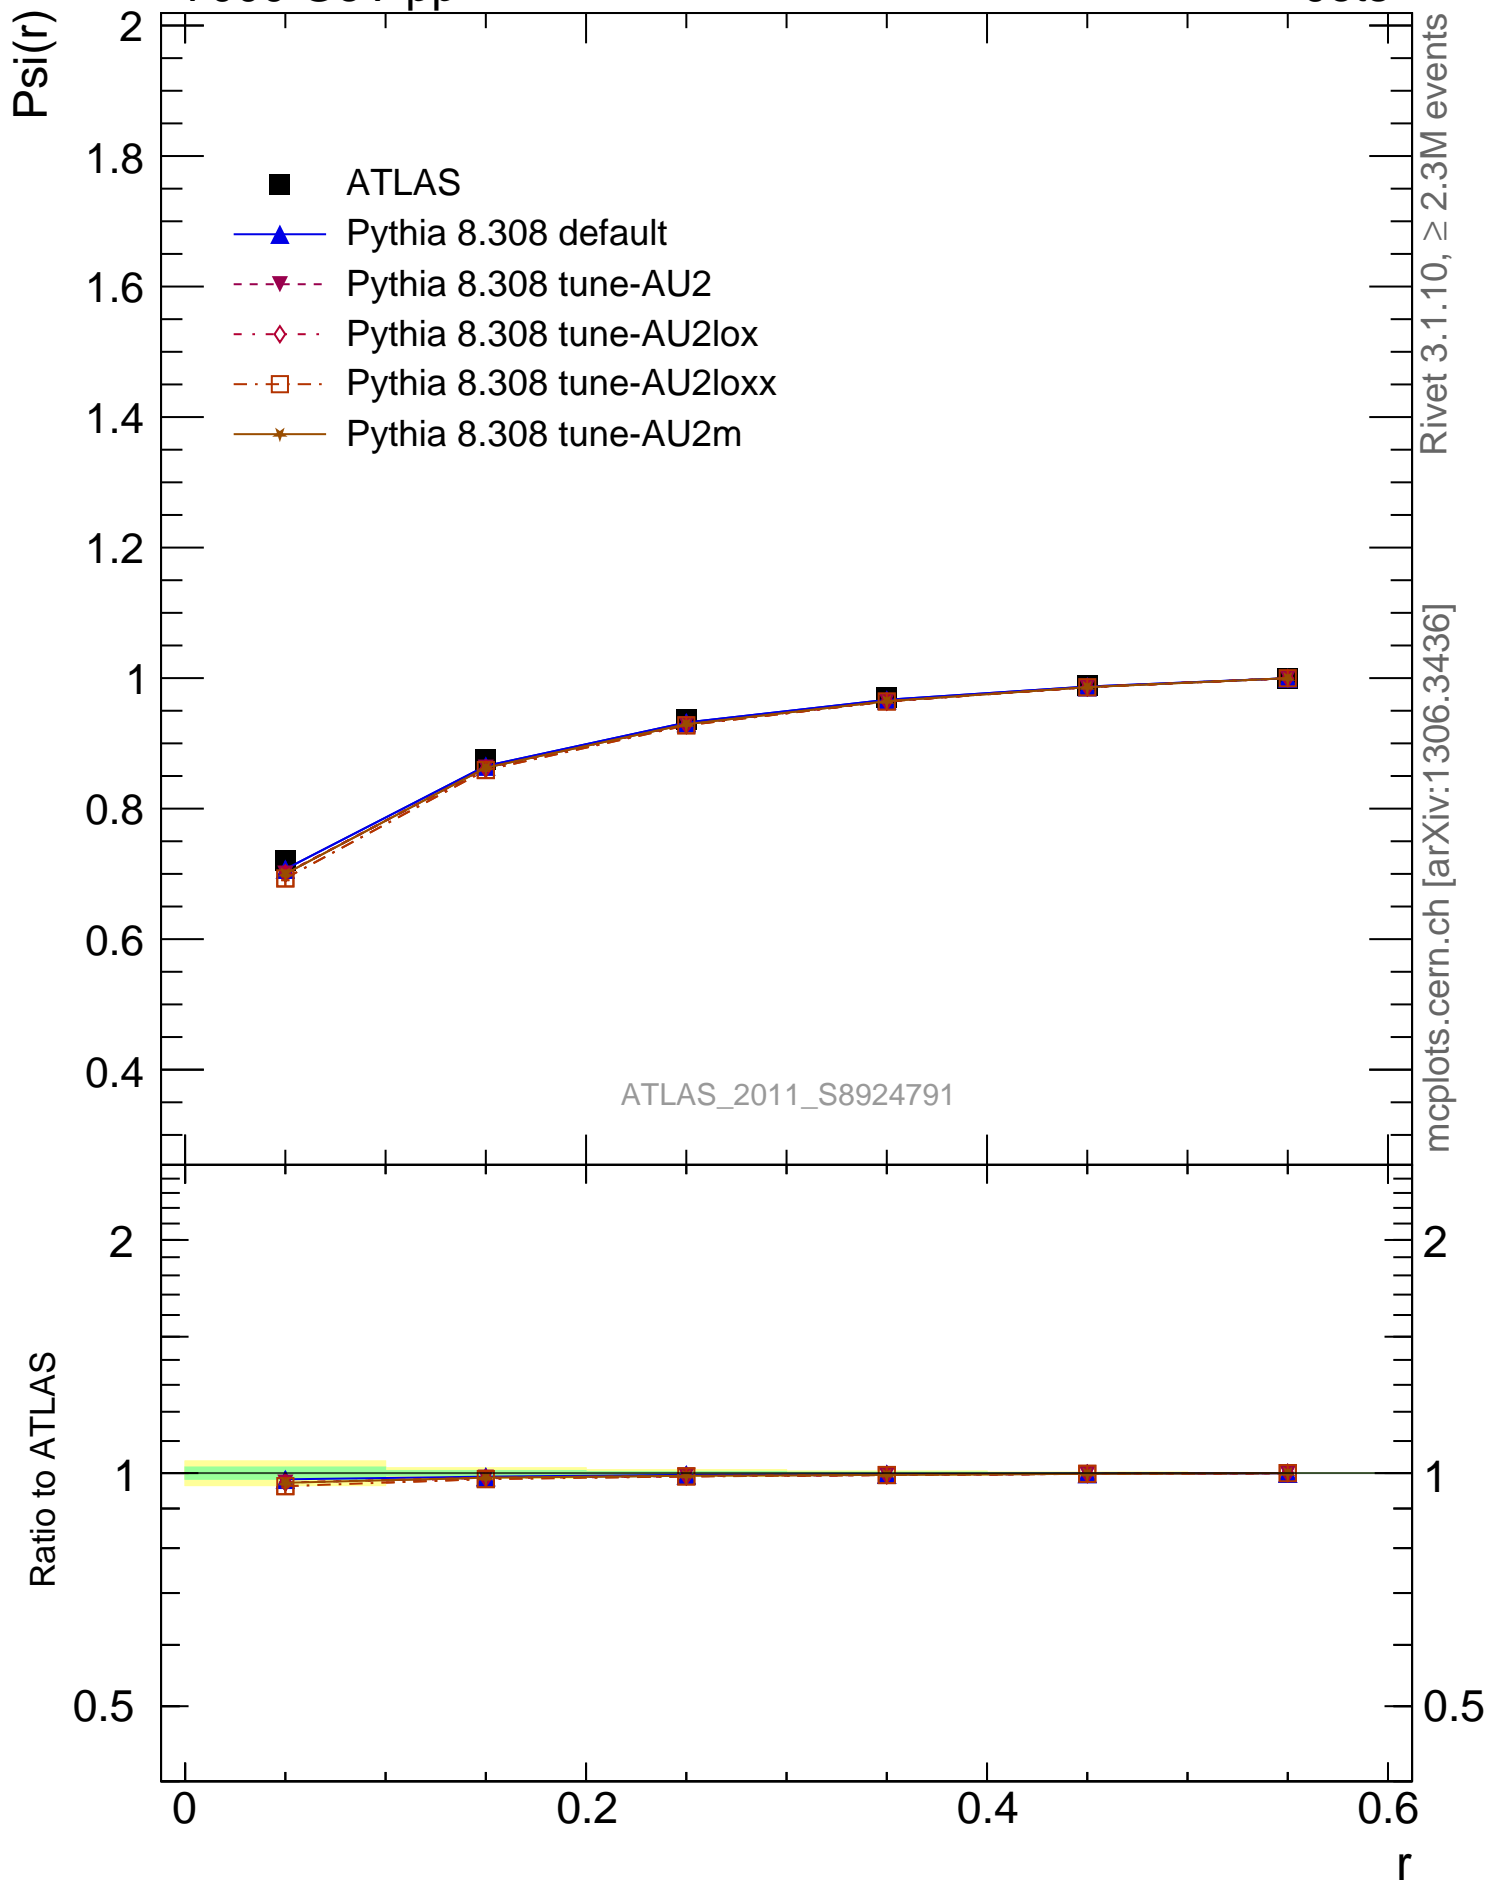

7000 GeV pp

Jets

Rivet 3.1.10,  $\geq 2.3M$  events

mcplots.cern.ch [arXiv:1306.3436]

ATLAS\_2011\_S8924791