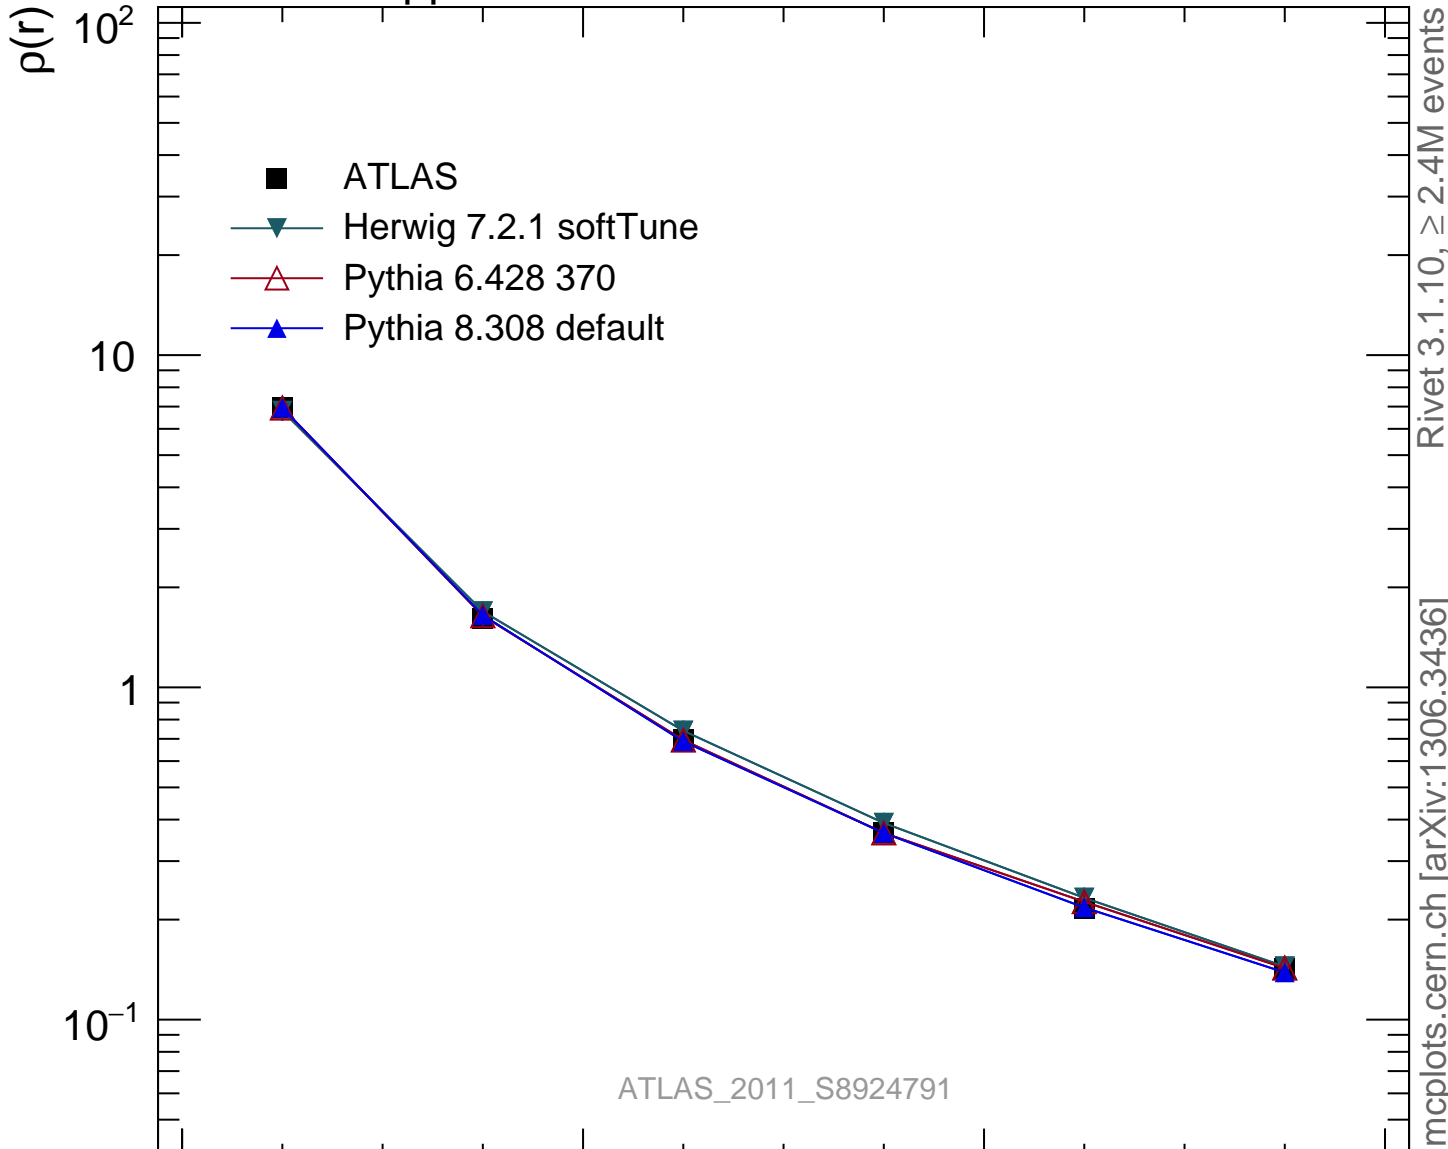

7000 GeV pp

Jets

ATLAS\_2011\_S8924791

Rivet 3.1.10,  $\geq 2.4M$  events  
mcplots.cern.ch [arXiv:1306.3436]