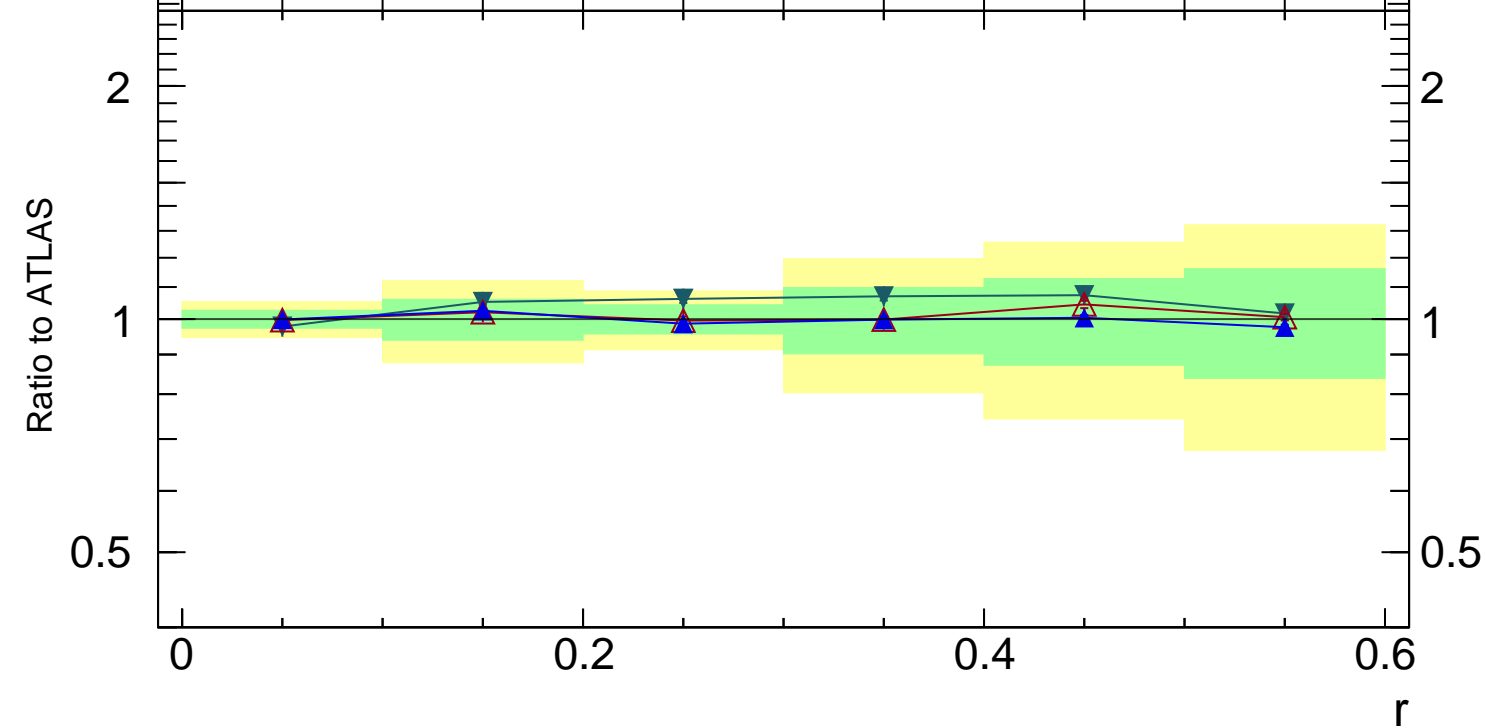

7000 GeV pp

Jets

ATLAS\_2011\_S8924791

Rivet 3.1.10,  $\geq 2.4M$  events  
mcplots.cern.ch [arXiv:1306.3436]