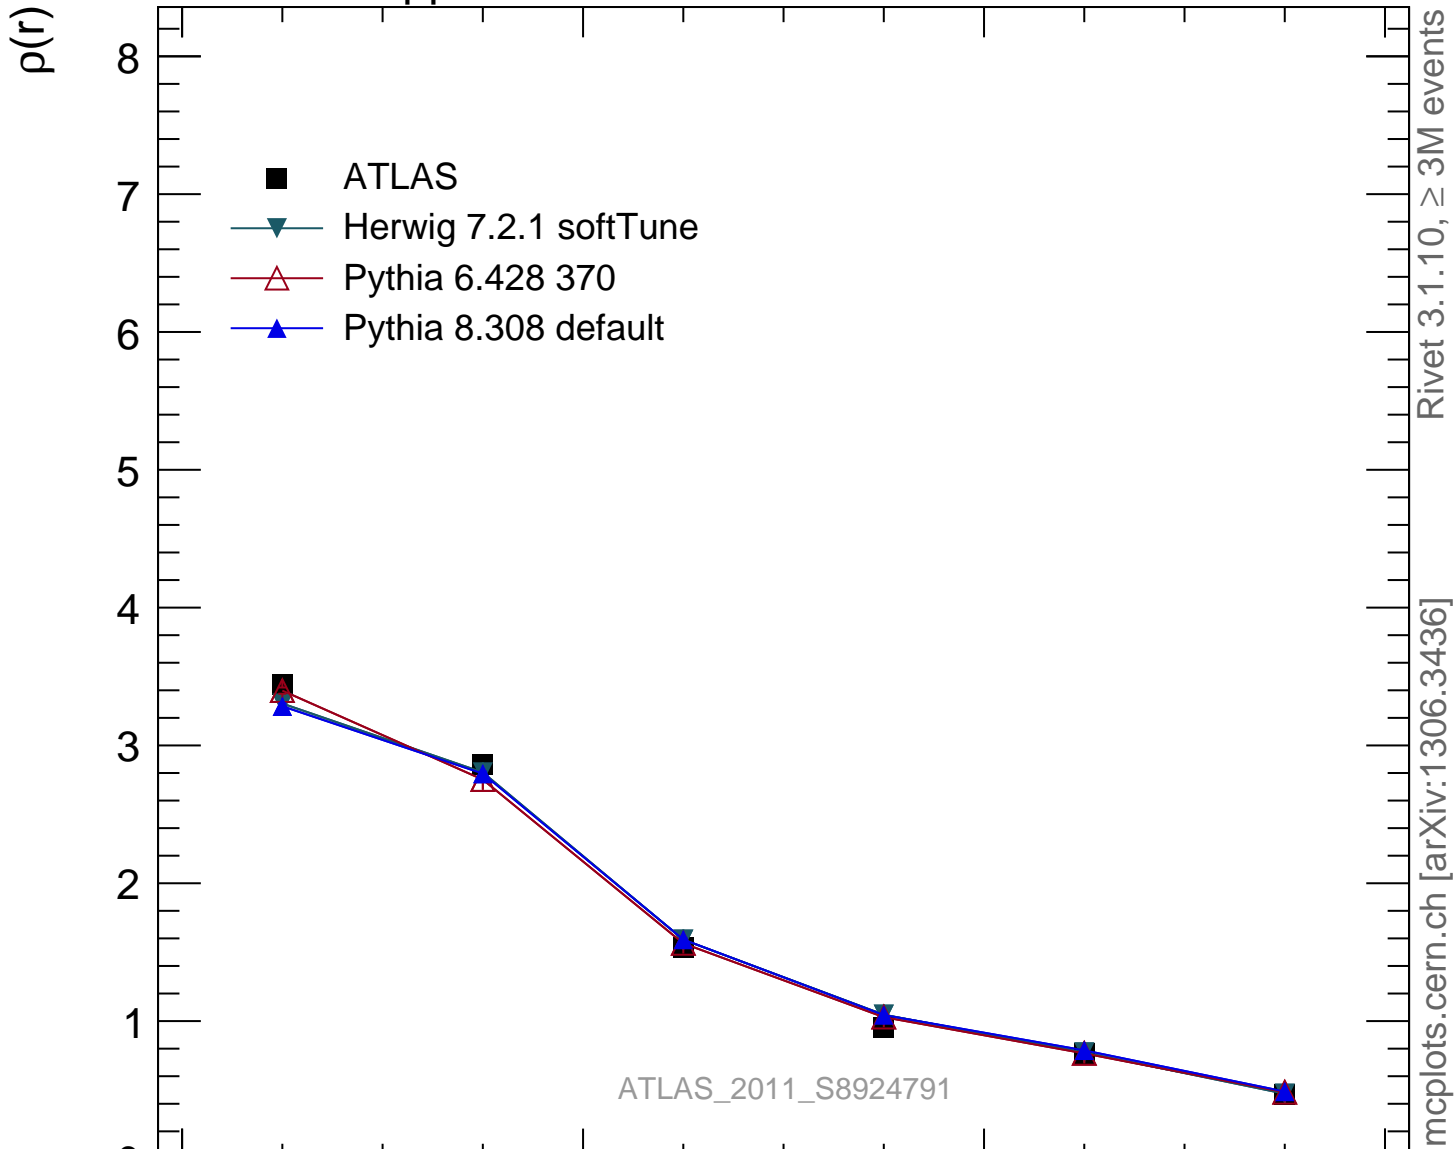

7000 GeV pp

Jets

ATLAS\_2011\_S8924791

Rivet 3.1.10,  $\geq 3M$  events  
mcplots.cern.ch [arXiv:1306.3436]