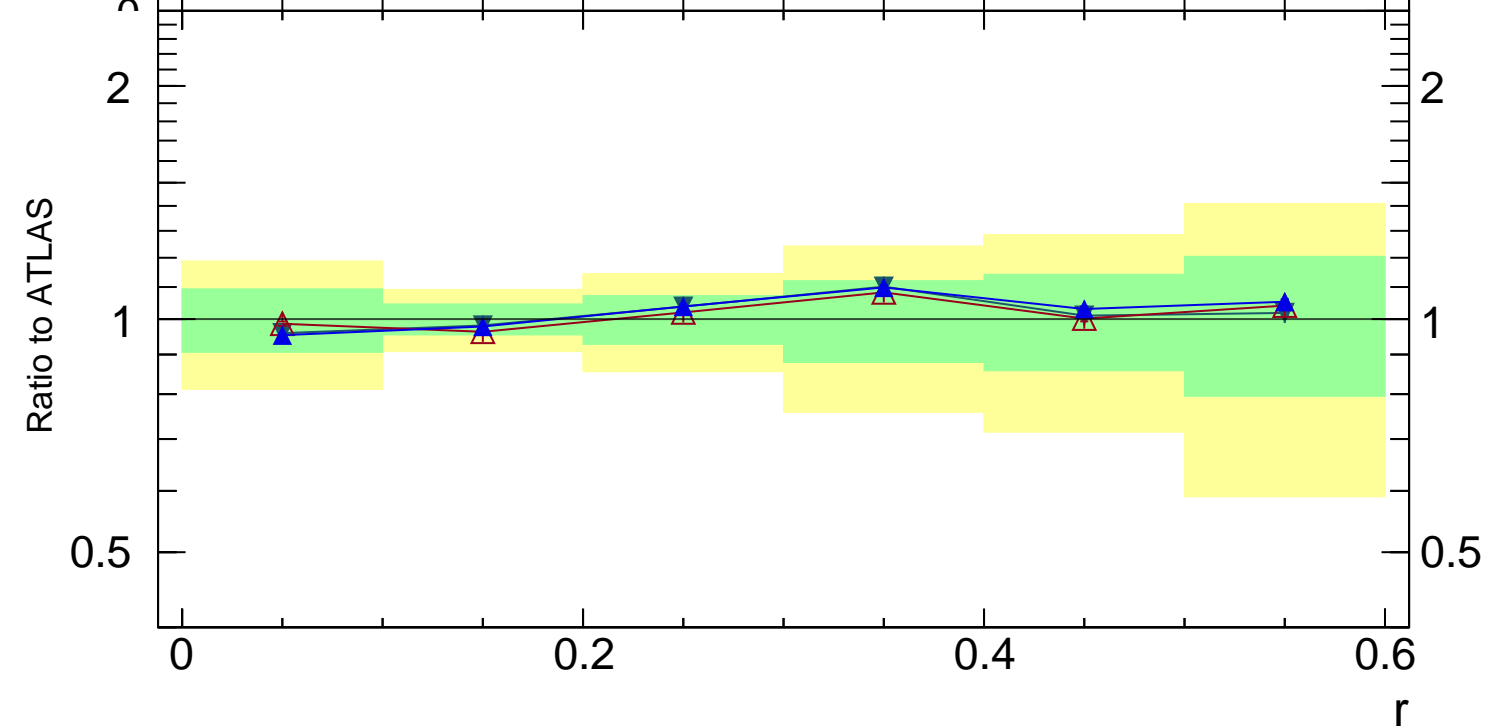

7000 GeV pp

Jets

ATLAS\_2011\_S8924791

Rivet 3.1.10,  $\geq 3M$  events  
mcplots.cern.ch [arXiv:1306.3436]