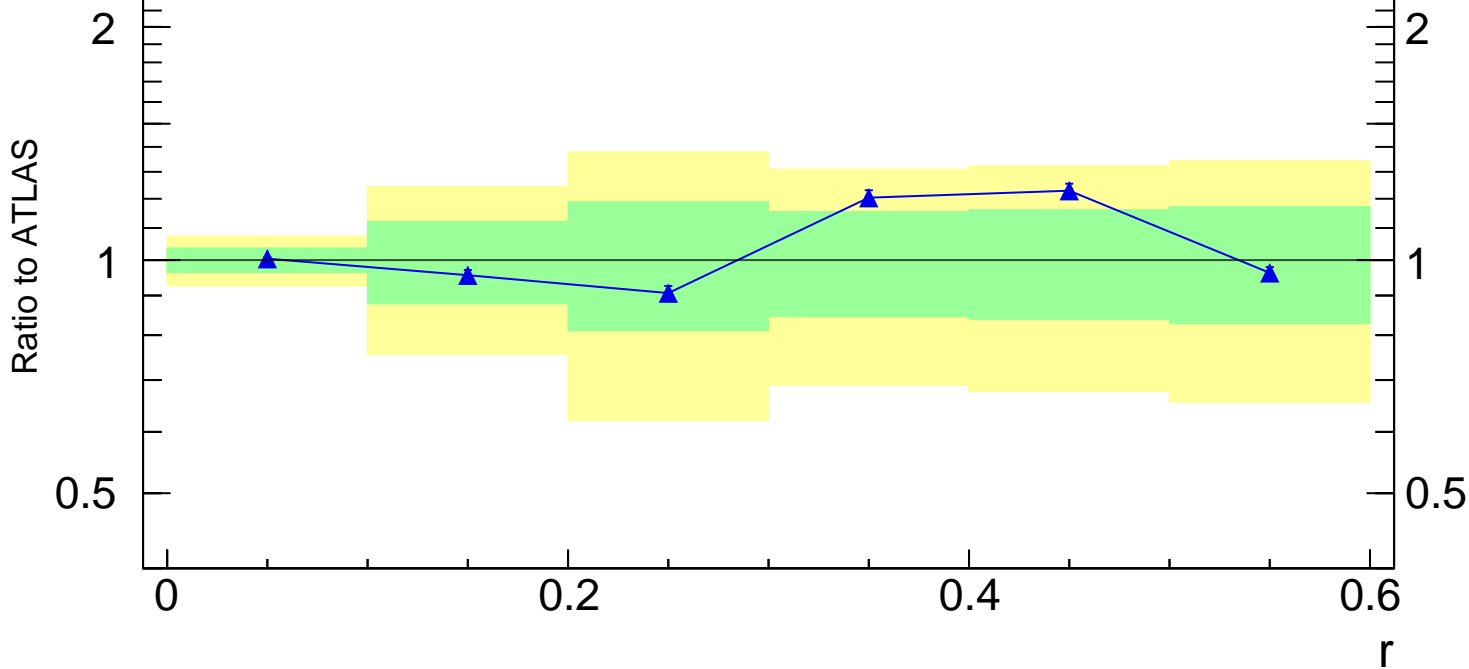

7000 GeV pp

Jets

ATLAS\_2011\_S8924791

Rivet 3.1.10, 3.6M events  
mcplots.cern.ch [arXiv:1306.3436]