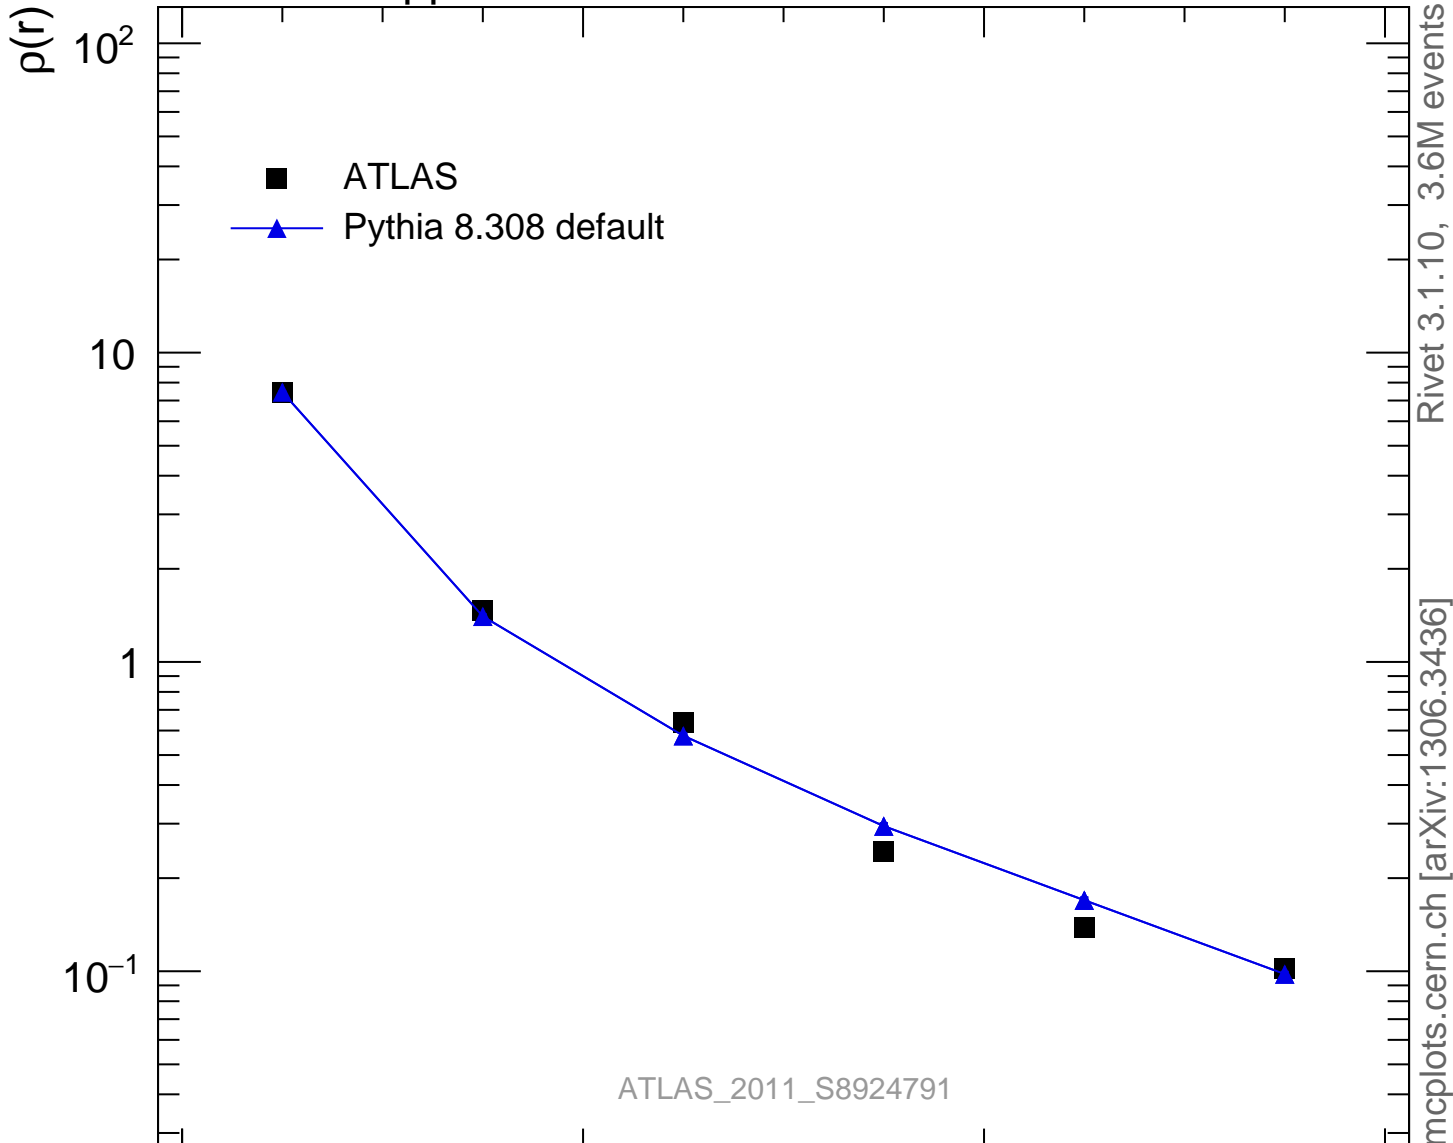

7000 GeV pp

Jets

ATLAS\_2011\_S8924791

Rivet 3.1.10, 3.6M events  
mcplots.cern.ch [arXiv:1306.3436]