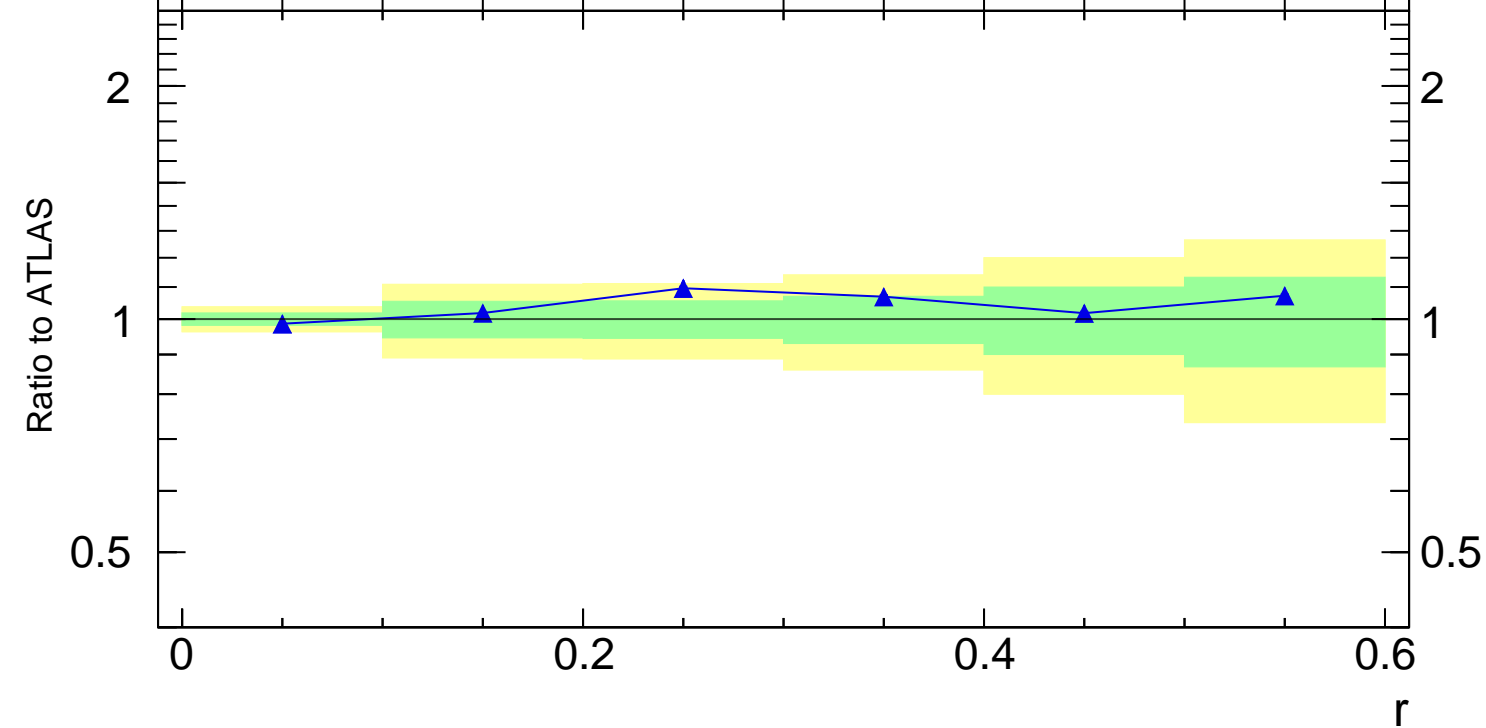

7000 GeV pp

Jets

ATLAS\_2011\_S8924791

Rivet 3.1.10, 3.6M events  
mcplots.cern.ch [arXiv:1306.3436]