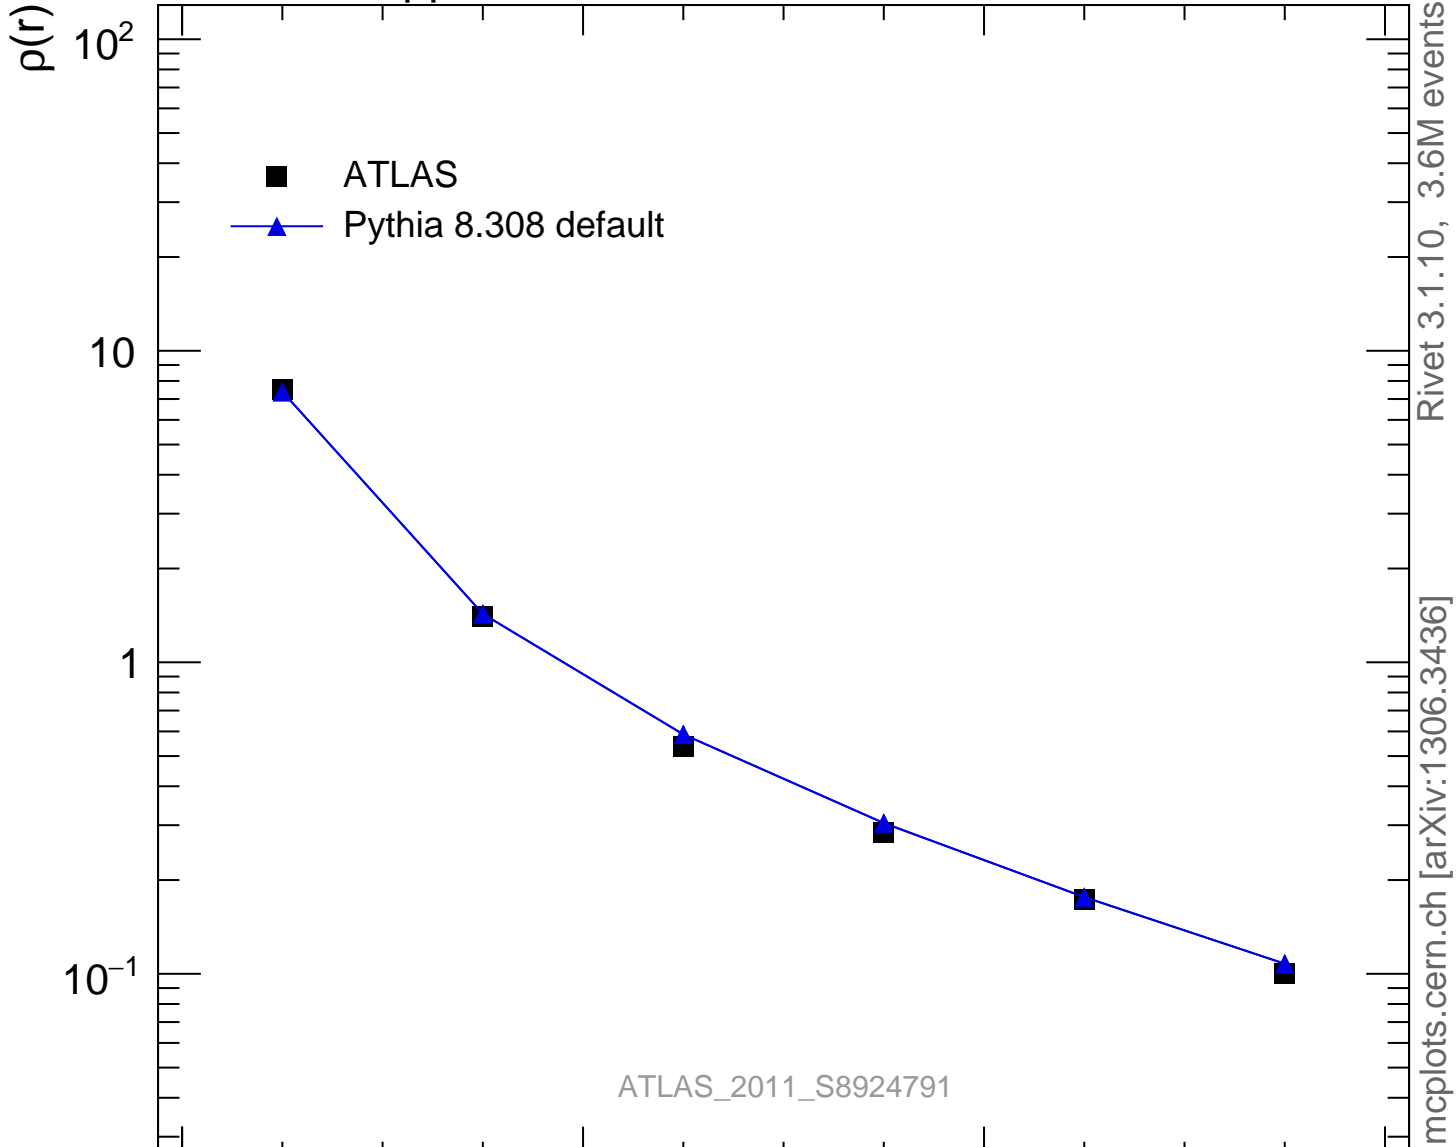

7000 GeV pp

Jets

ATLAS\_2011\_S8924791

Rivet 3.1.10, 3.6M events  
mcplots.cern.ch [arXiv:1306.3436]