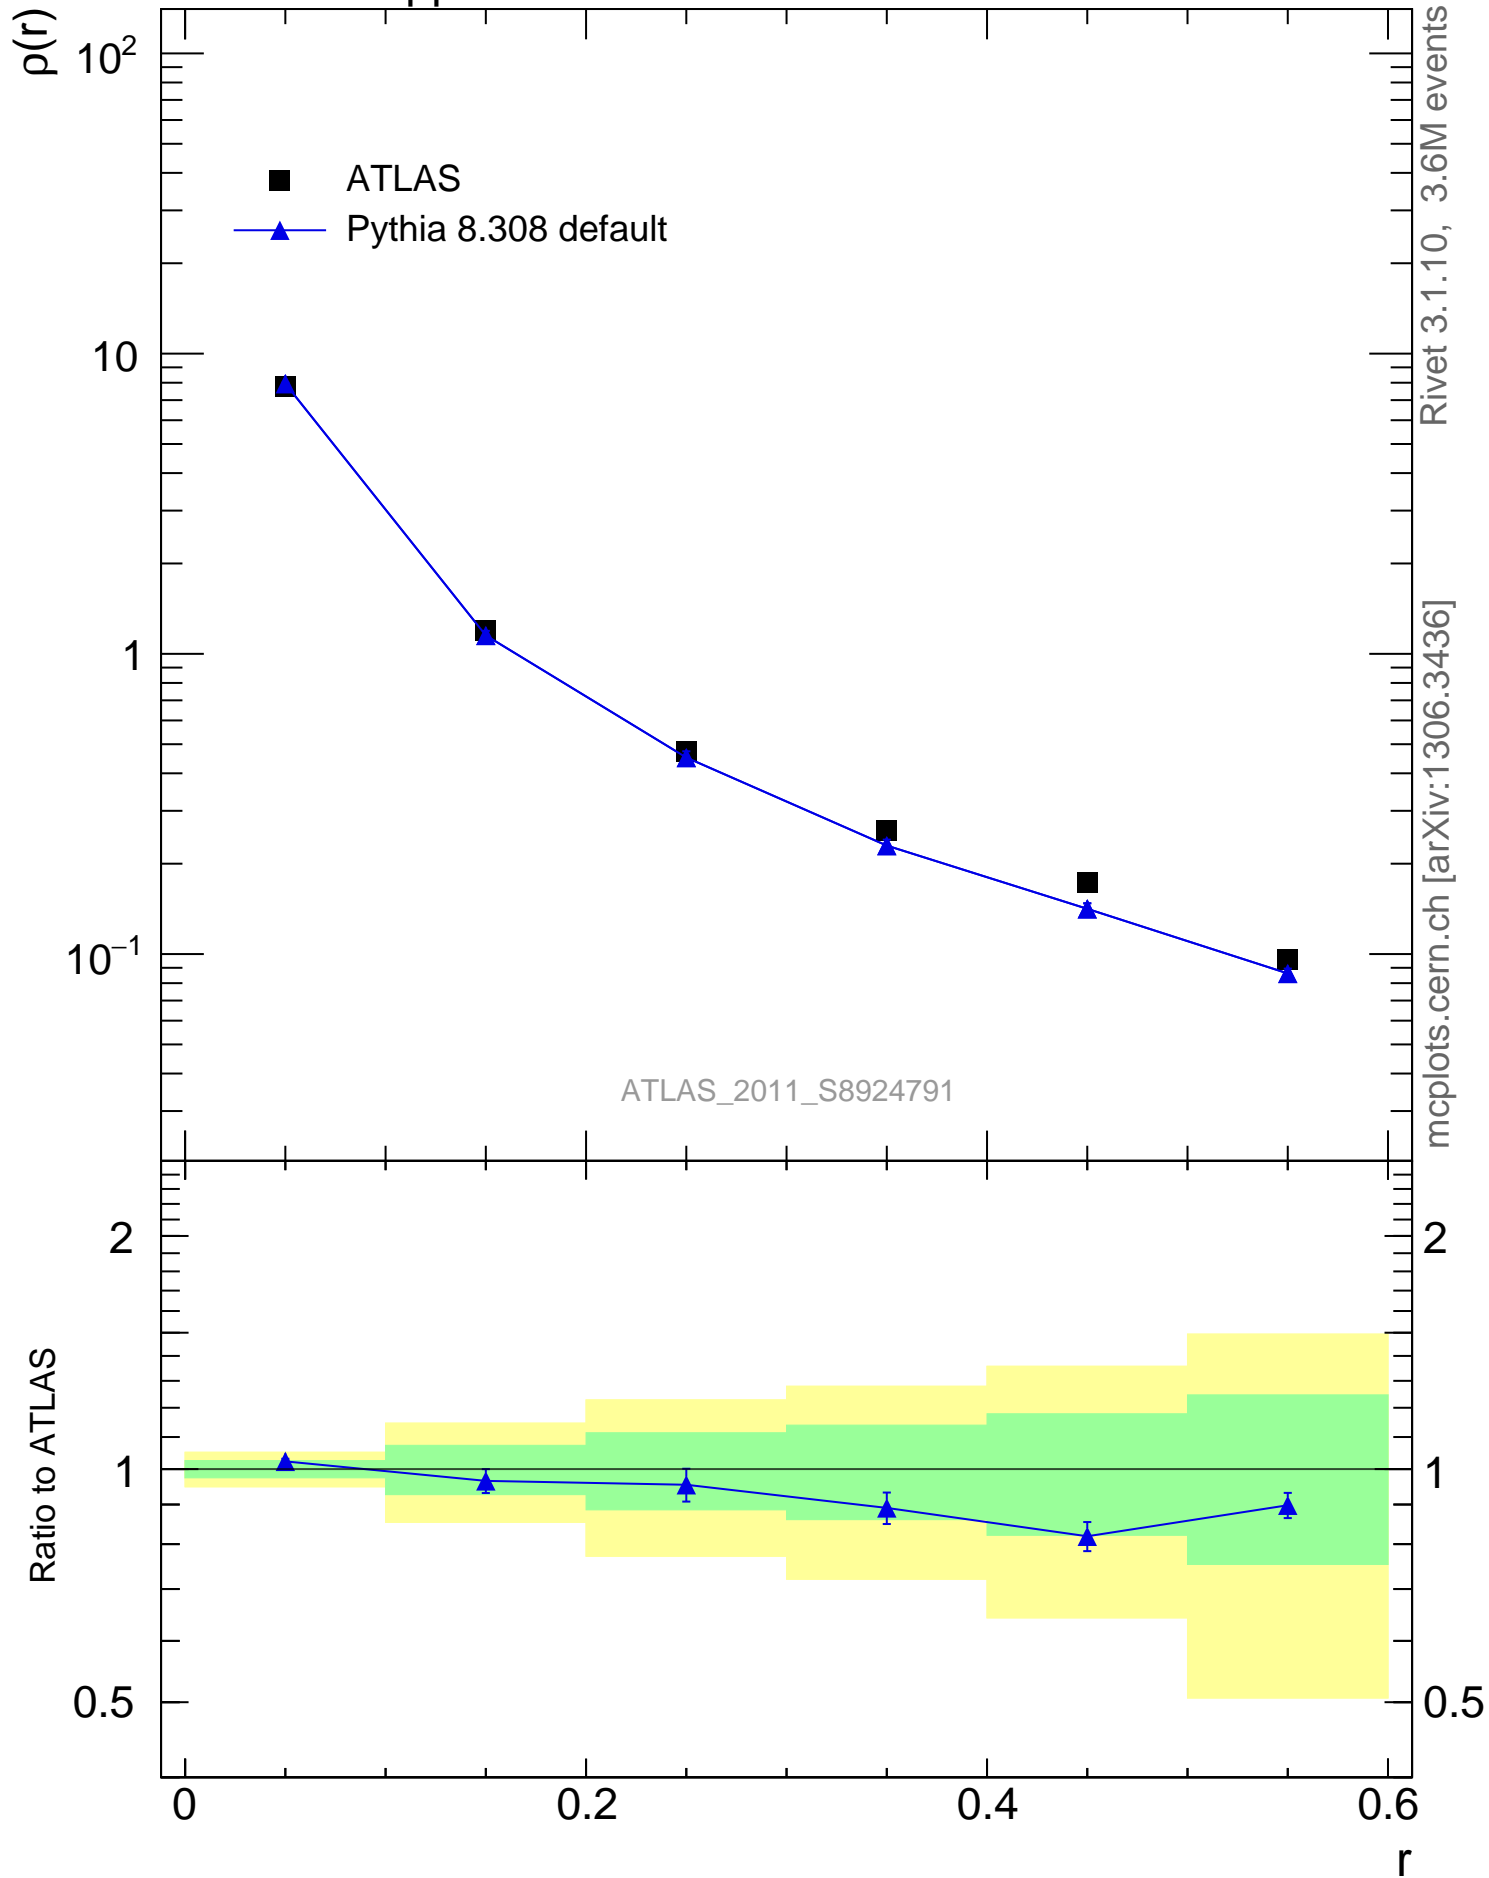

7000 GeV pp

Jets

ATLAS_2011_S8924791

Rivet 3.1.10, 3.6M events
mcplots.cern.ch [arXiv:1306.3436]

Ratio to ATLAS