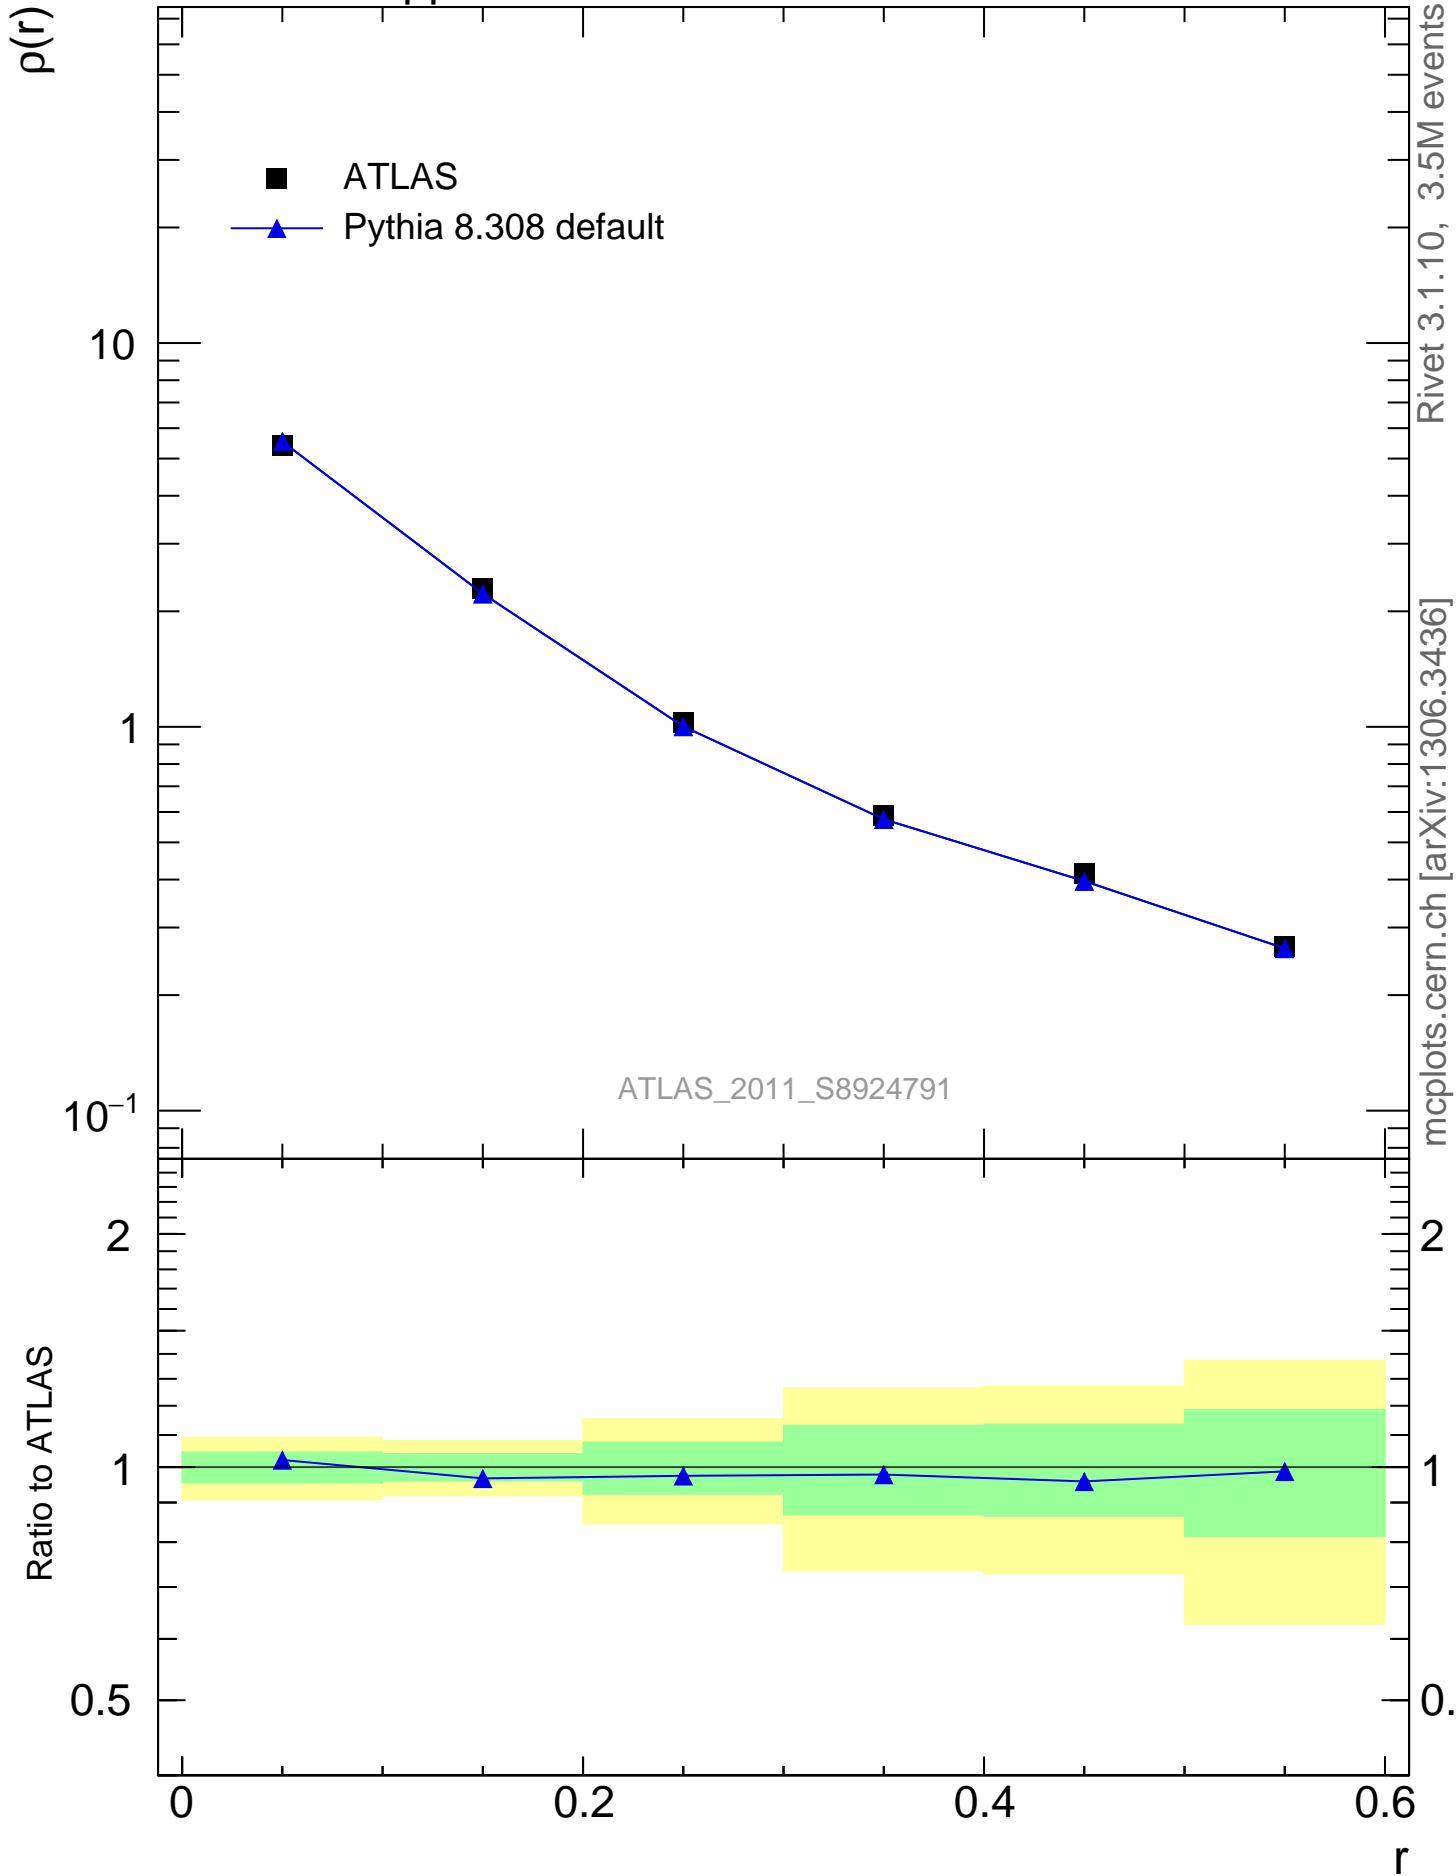

7000 GeV pp

Jets

Rivet 3.1.10, 3.5M events
mcplots.cern.ch [arXiv:1306.3436]

2
1
0.5