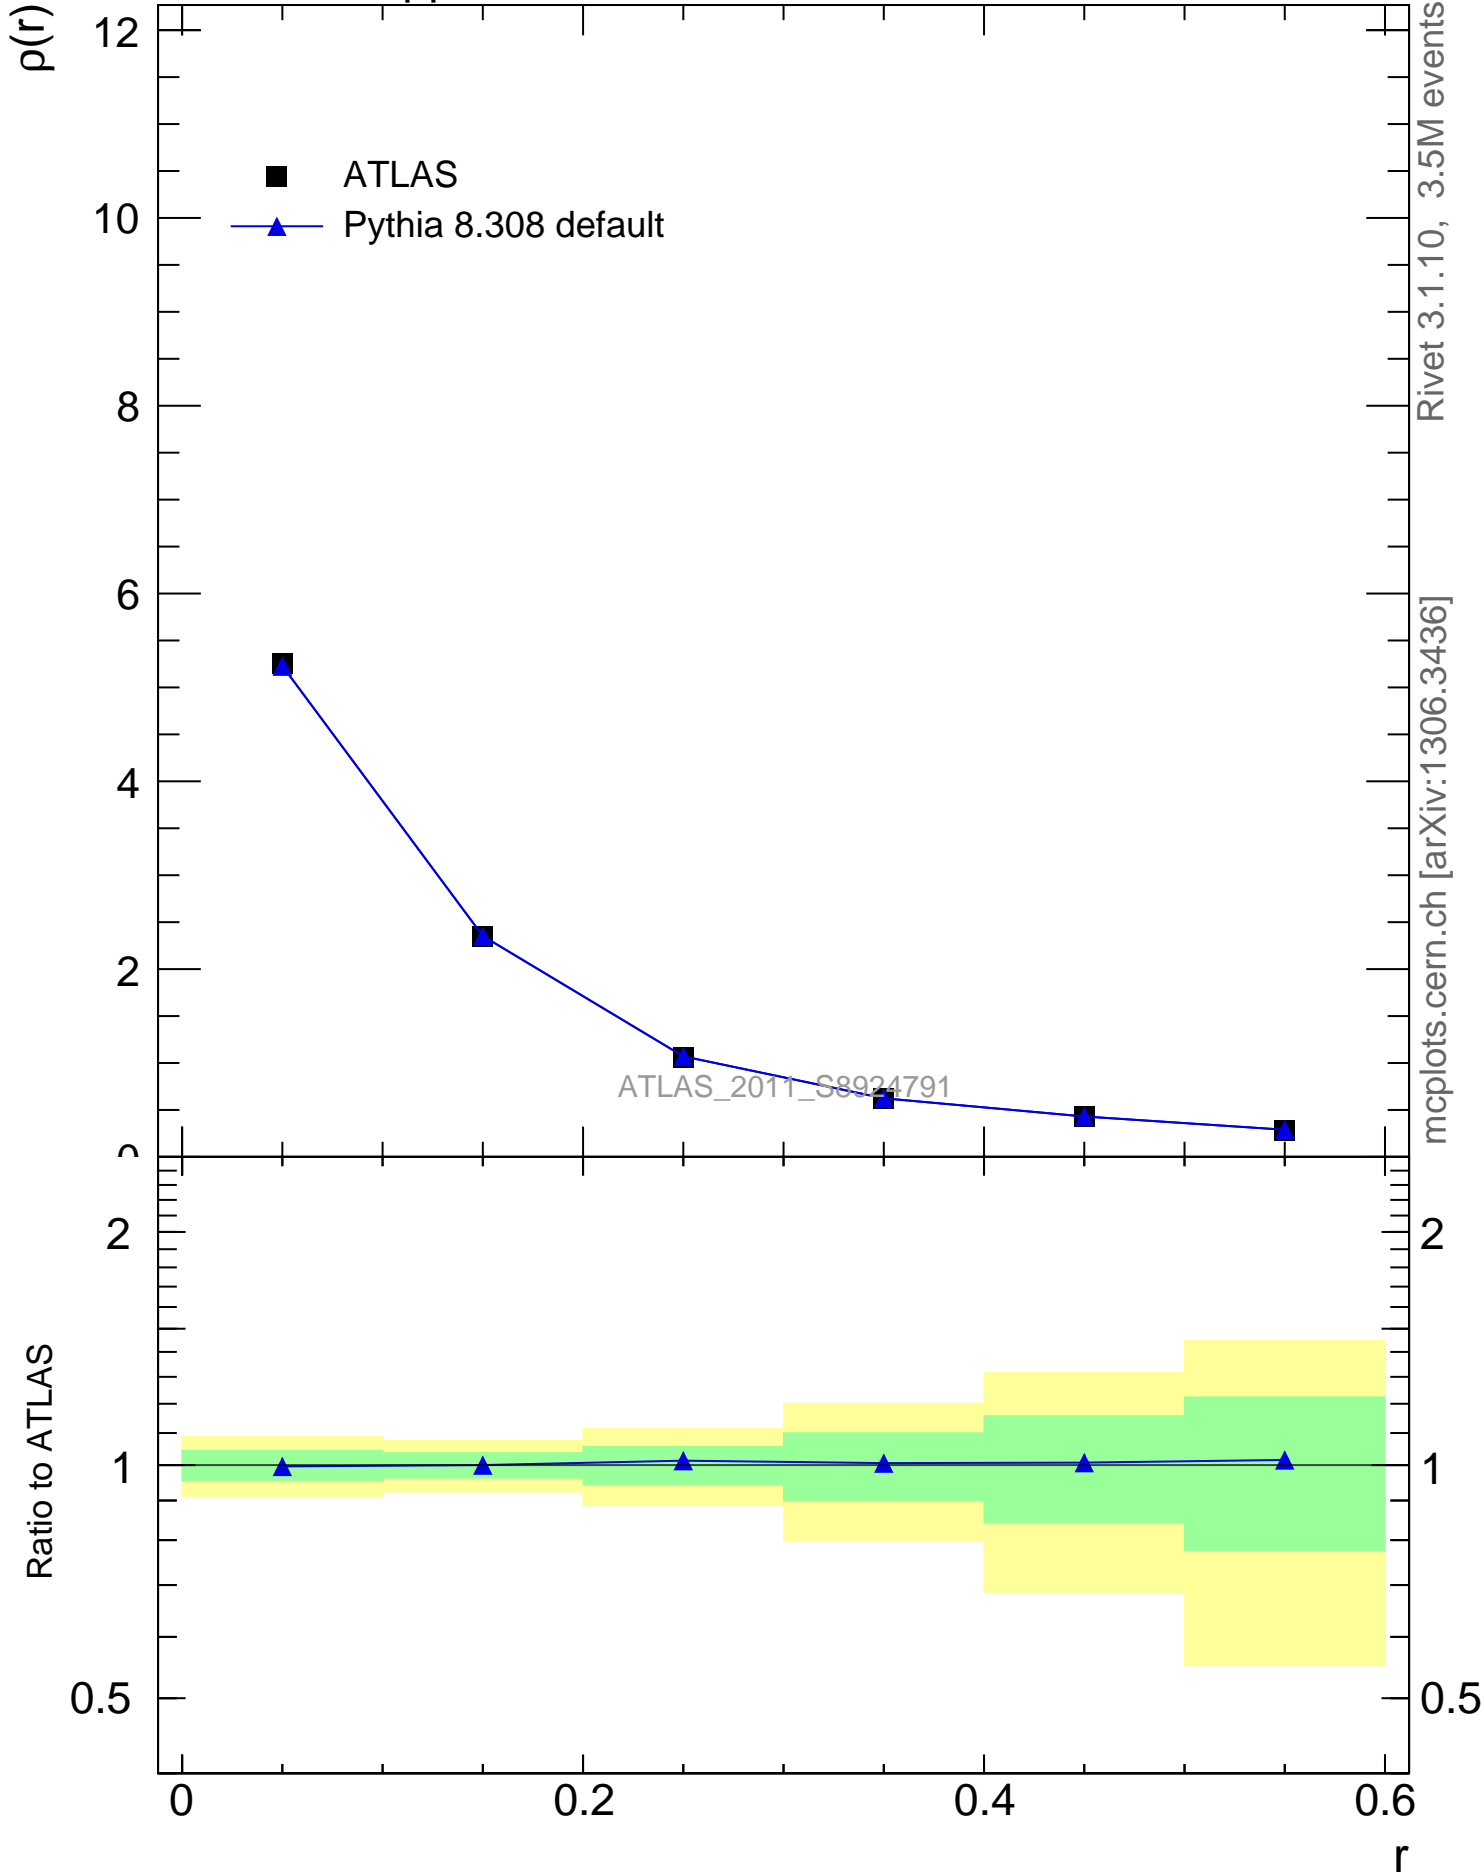

7000 GeV pp

Jets

Rivet 3.1.10, 3.5M events  
mcplots.cern.ch [arXiv:1306.3436]