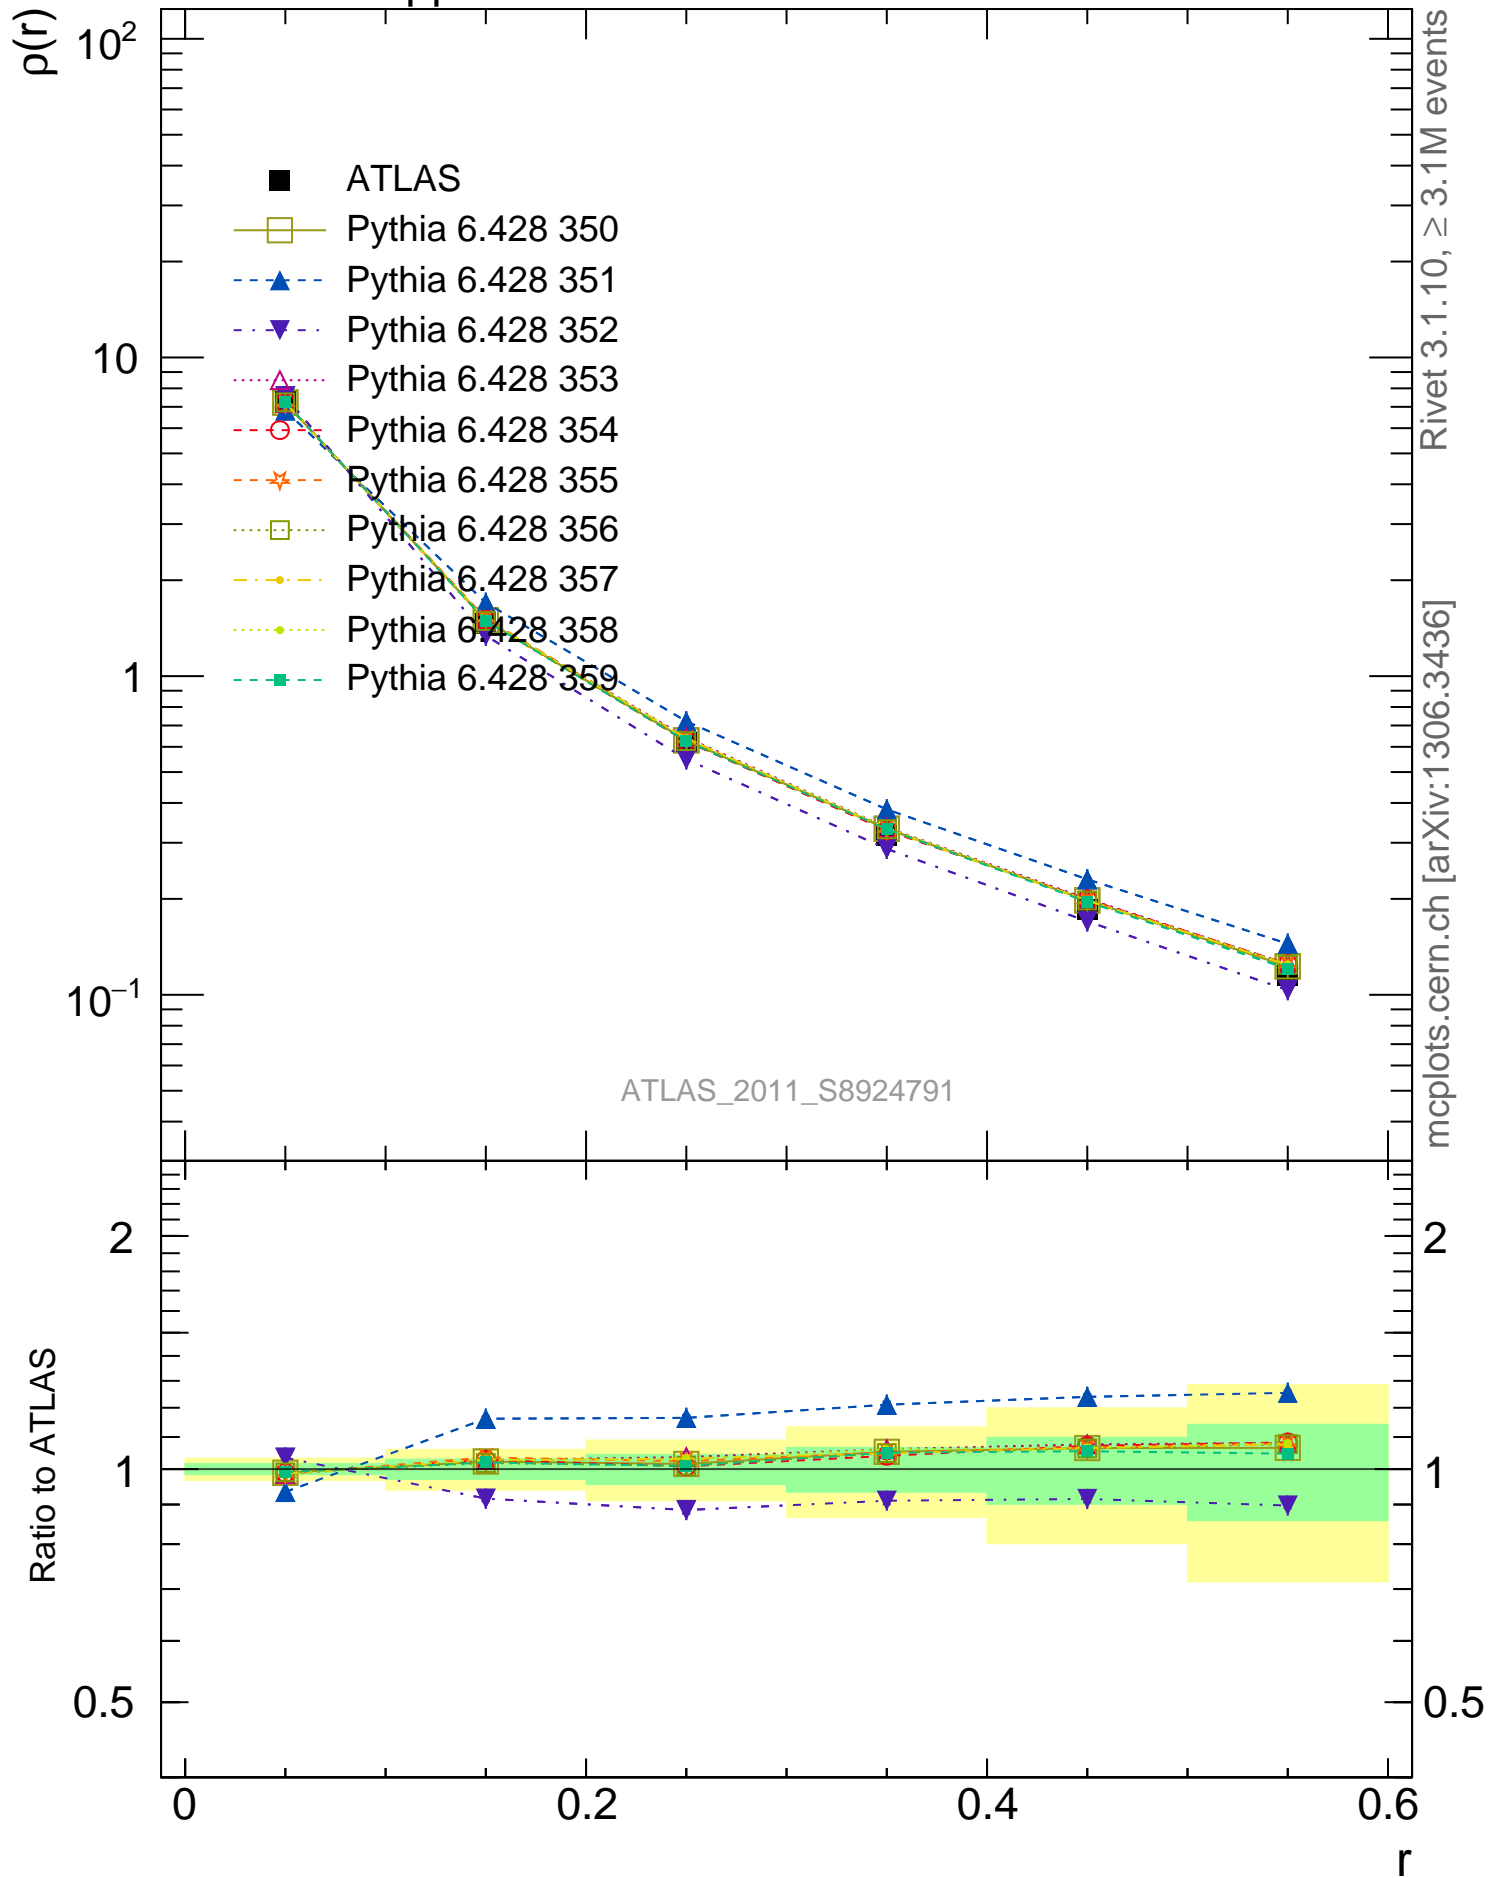

7000 GeV pp

Jets

ATLAS\_2011\_S8924791

Rivet 3.1.10,  $\geq 3.1M$  events  
mcplots.cern.ch [arXiv:1306.3436]