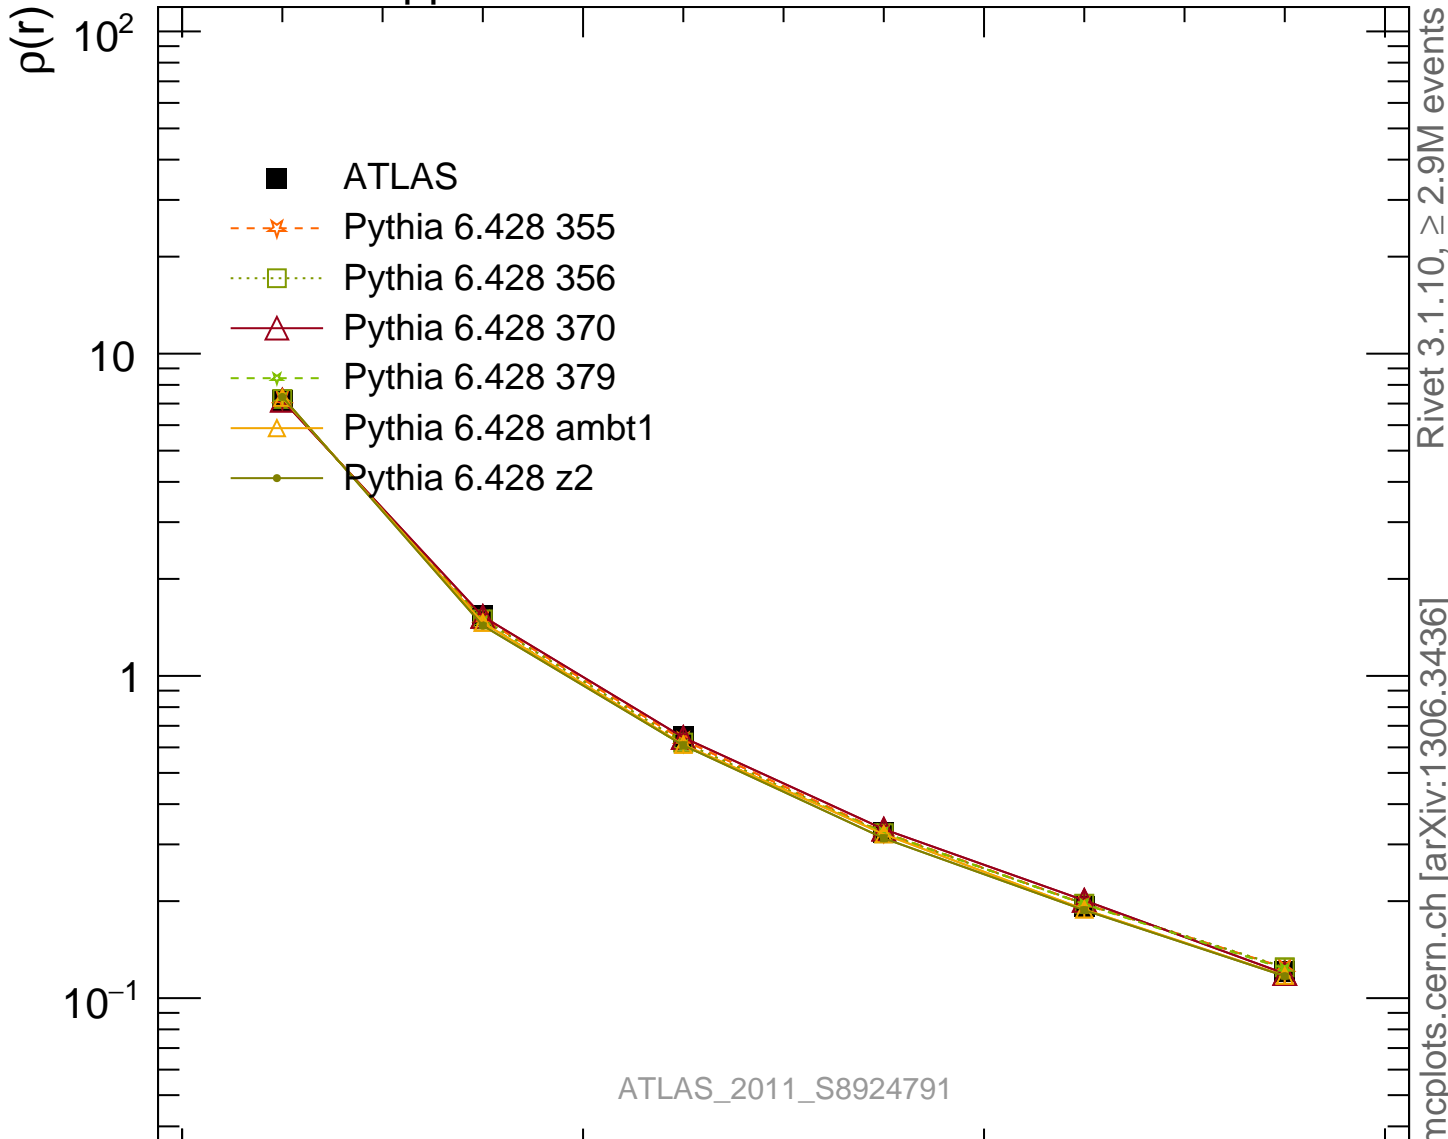

7000 GeV pp

Jets

Rivet 3.1.10,  $\geq 2.9M$  events  
mcplots.cern.ch [arXiv:1306.3436]