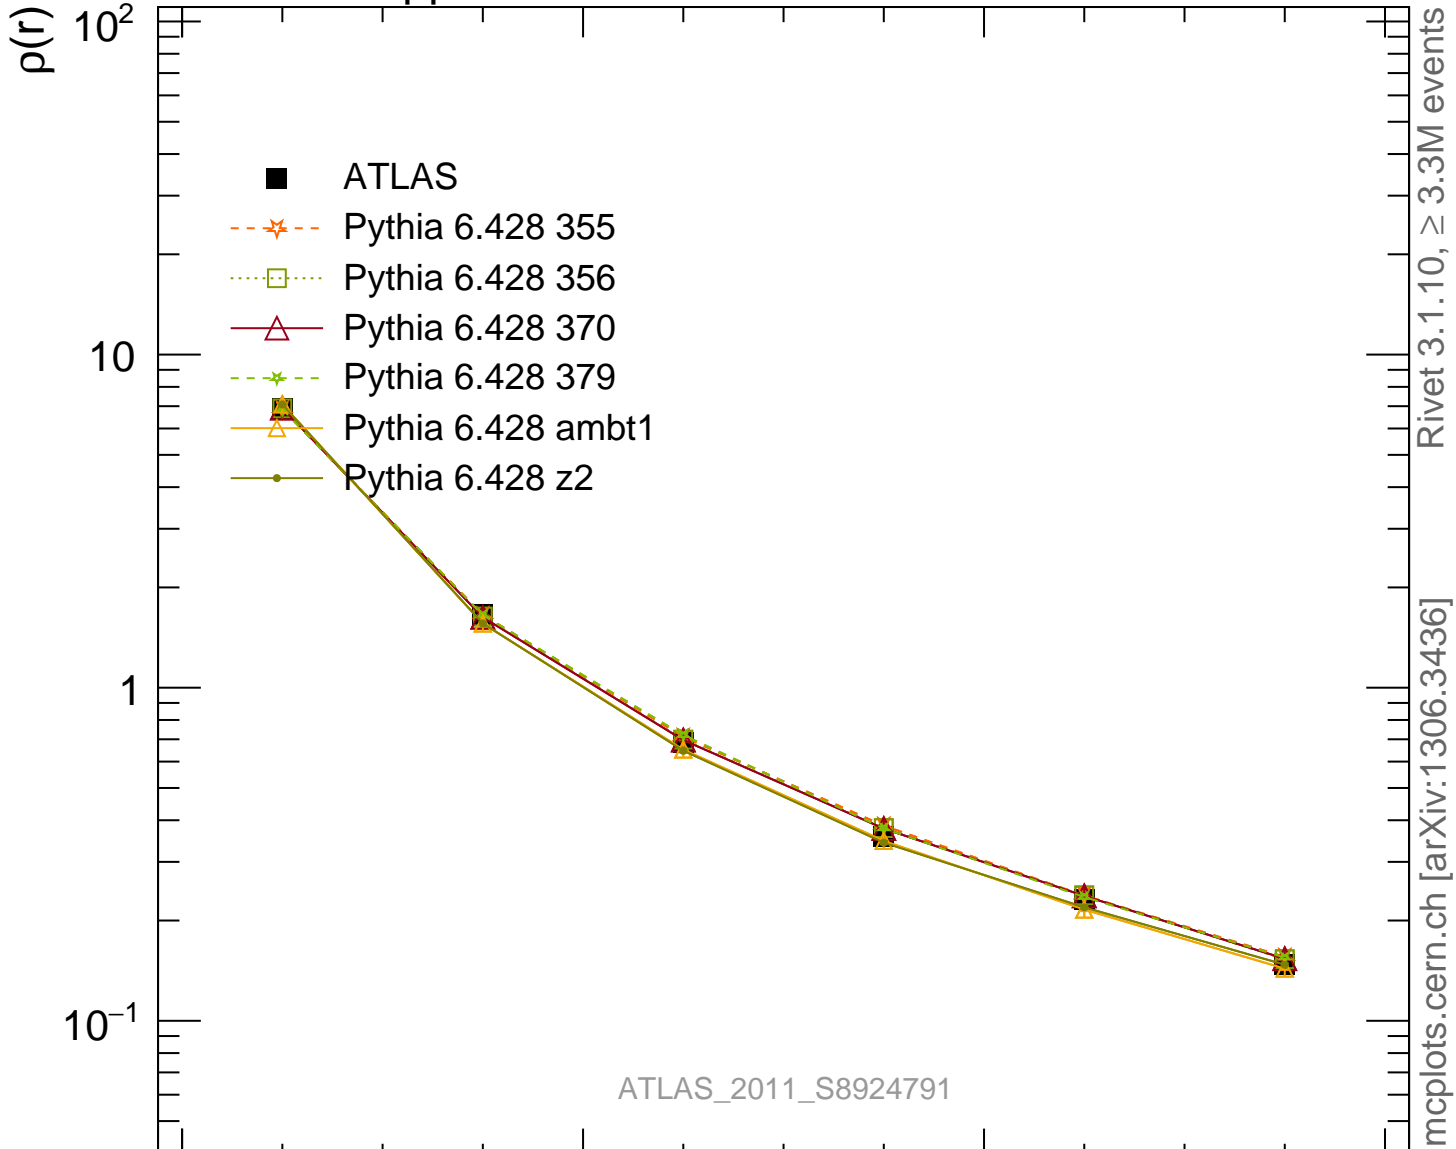

7000 GeV pp

Jets

Rivet 3.1.10, $\geq 3.3M$ events
mcplots.cern.ch [arXiv:1306.3436]