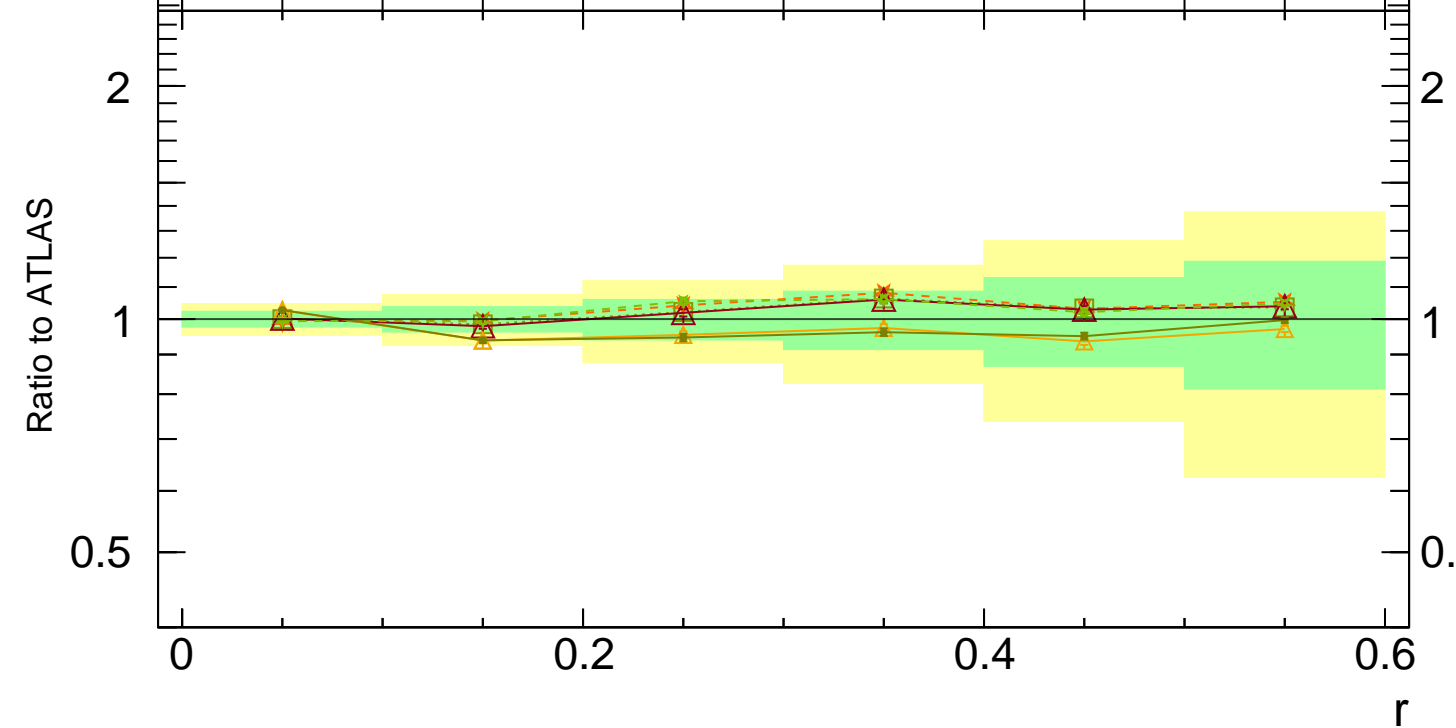

7000 GeV pp

Jets

Rivet 3.1.10, $\geq 3.3M$ events
mcplots.cern.ch [arXiv:1306.3436]