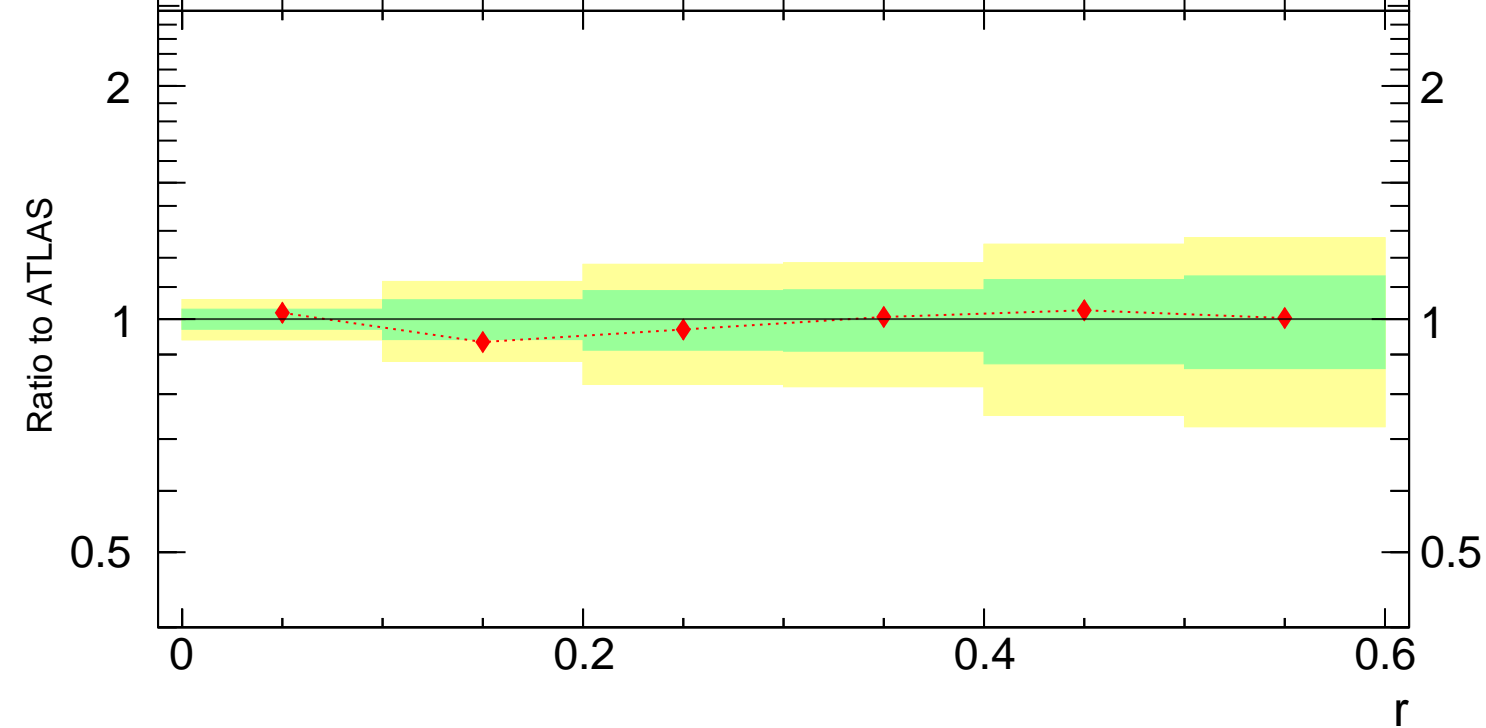

7000 GeV pp

Jets

Rivet 3.1.10, 3.5M events
mcplots.cern.ch [arXiv:1306.3436]