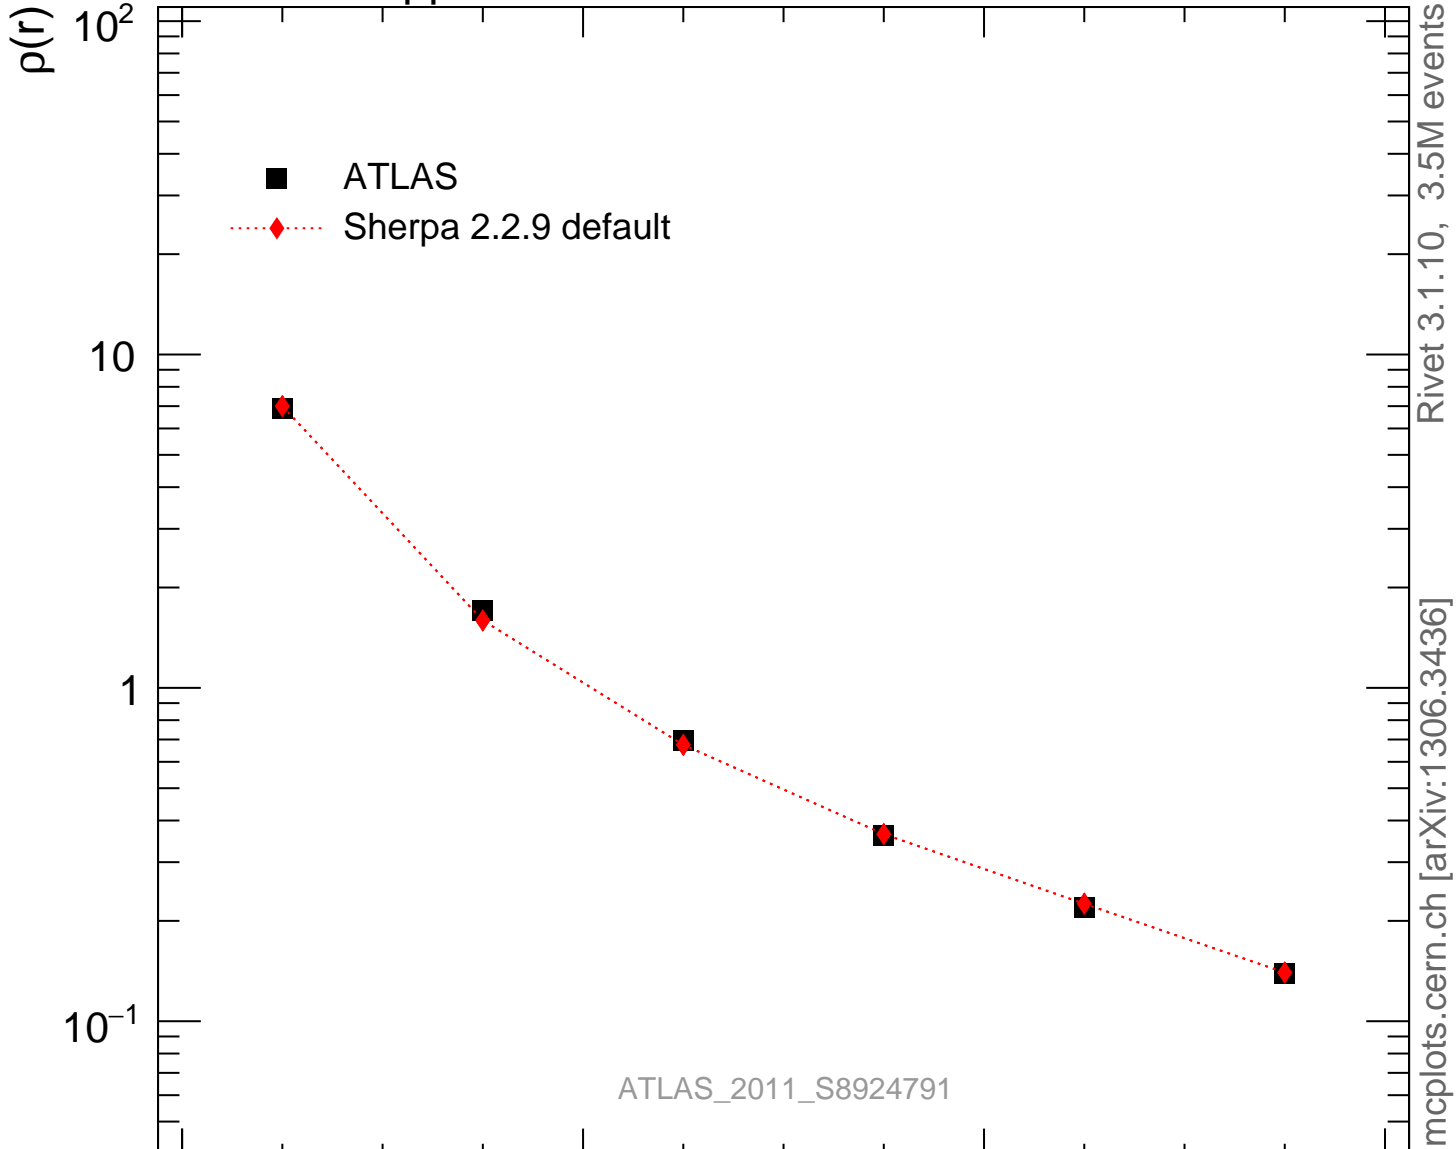

7000 GeV pp

Jets

Rivet 3.1.10, 3.5M events
mcplots.cern.ch [arXiv:1306.3436]