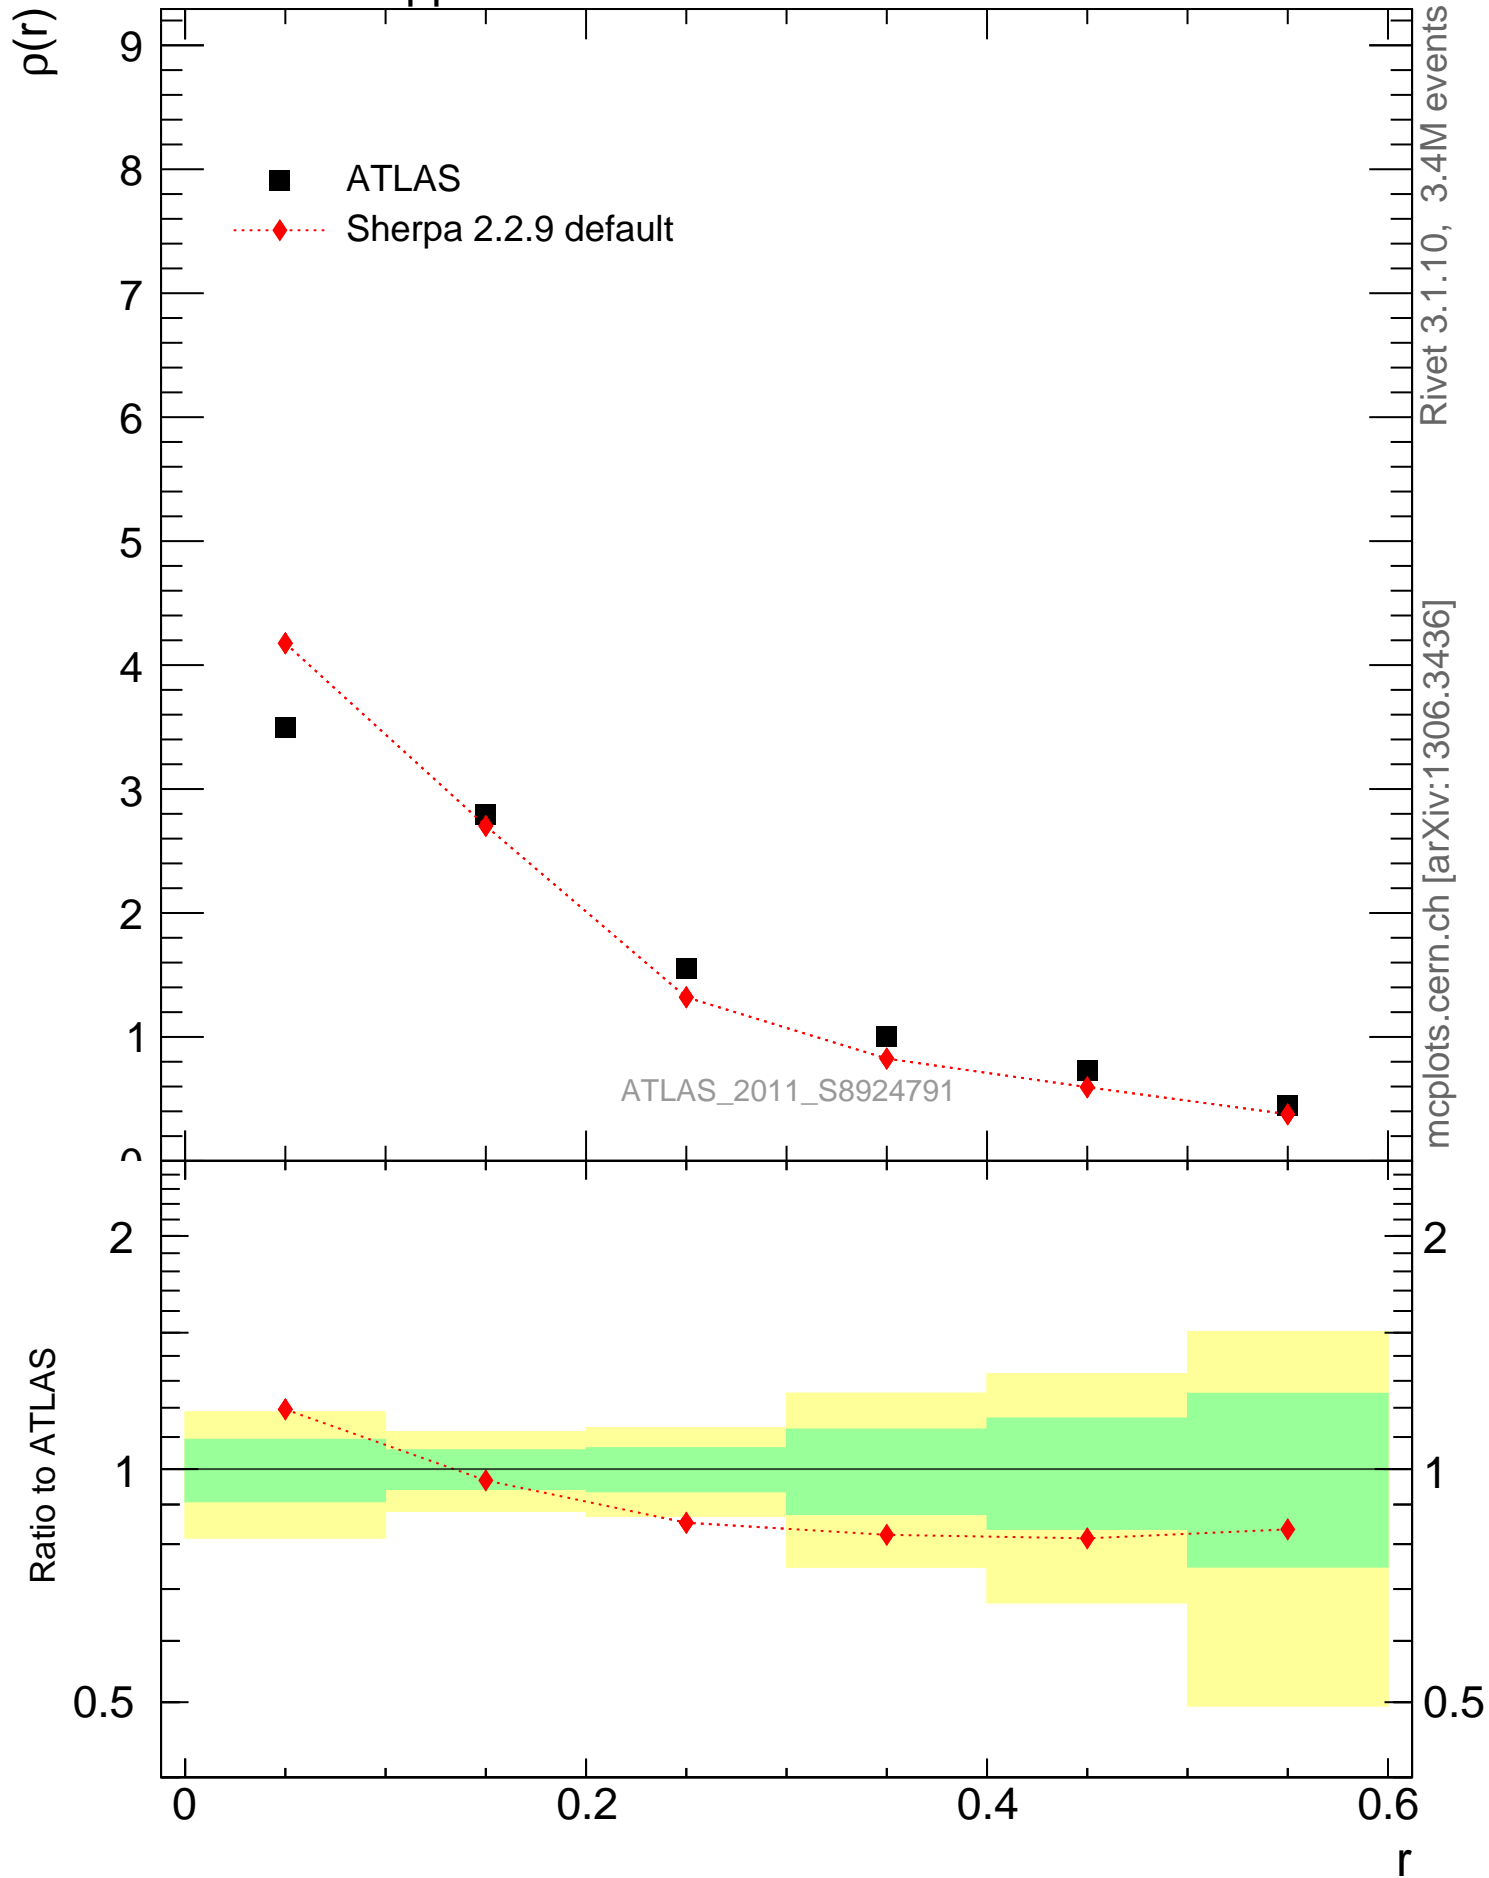

7000 GeV pp

Jets

Rivet 3.1.10, 3.4M events  
mcplots.cern.ch [arXiv:1306.3436]