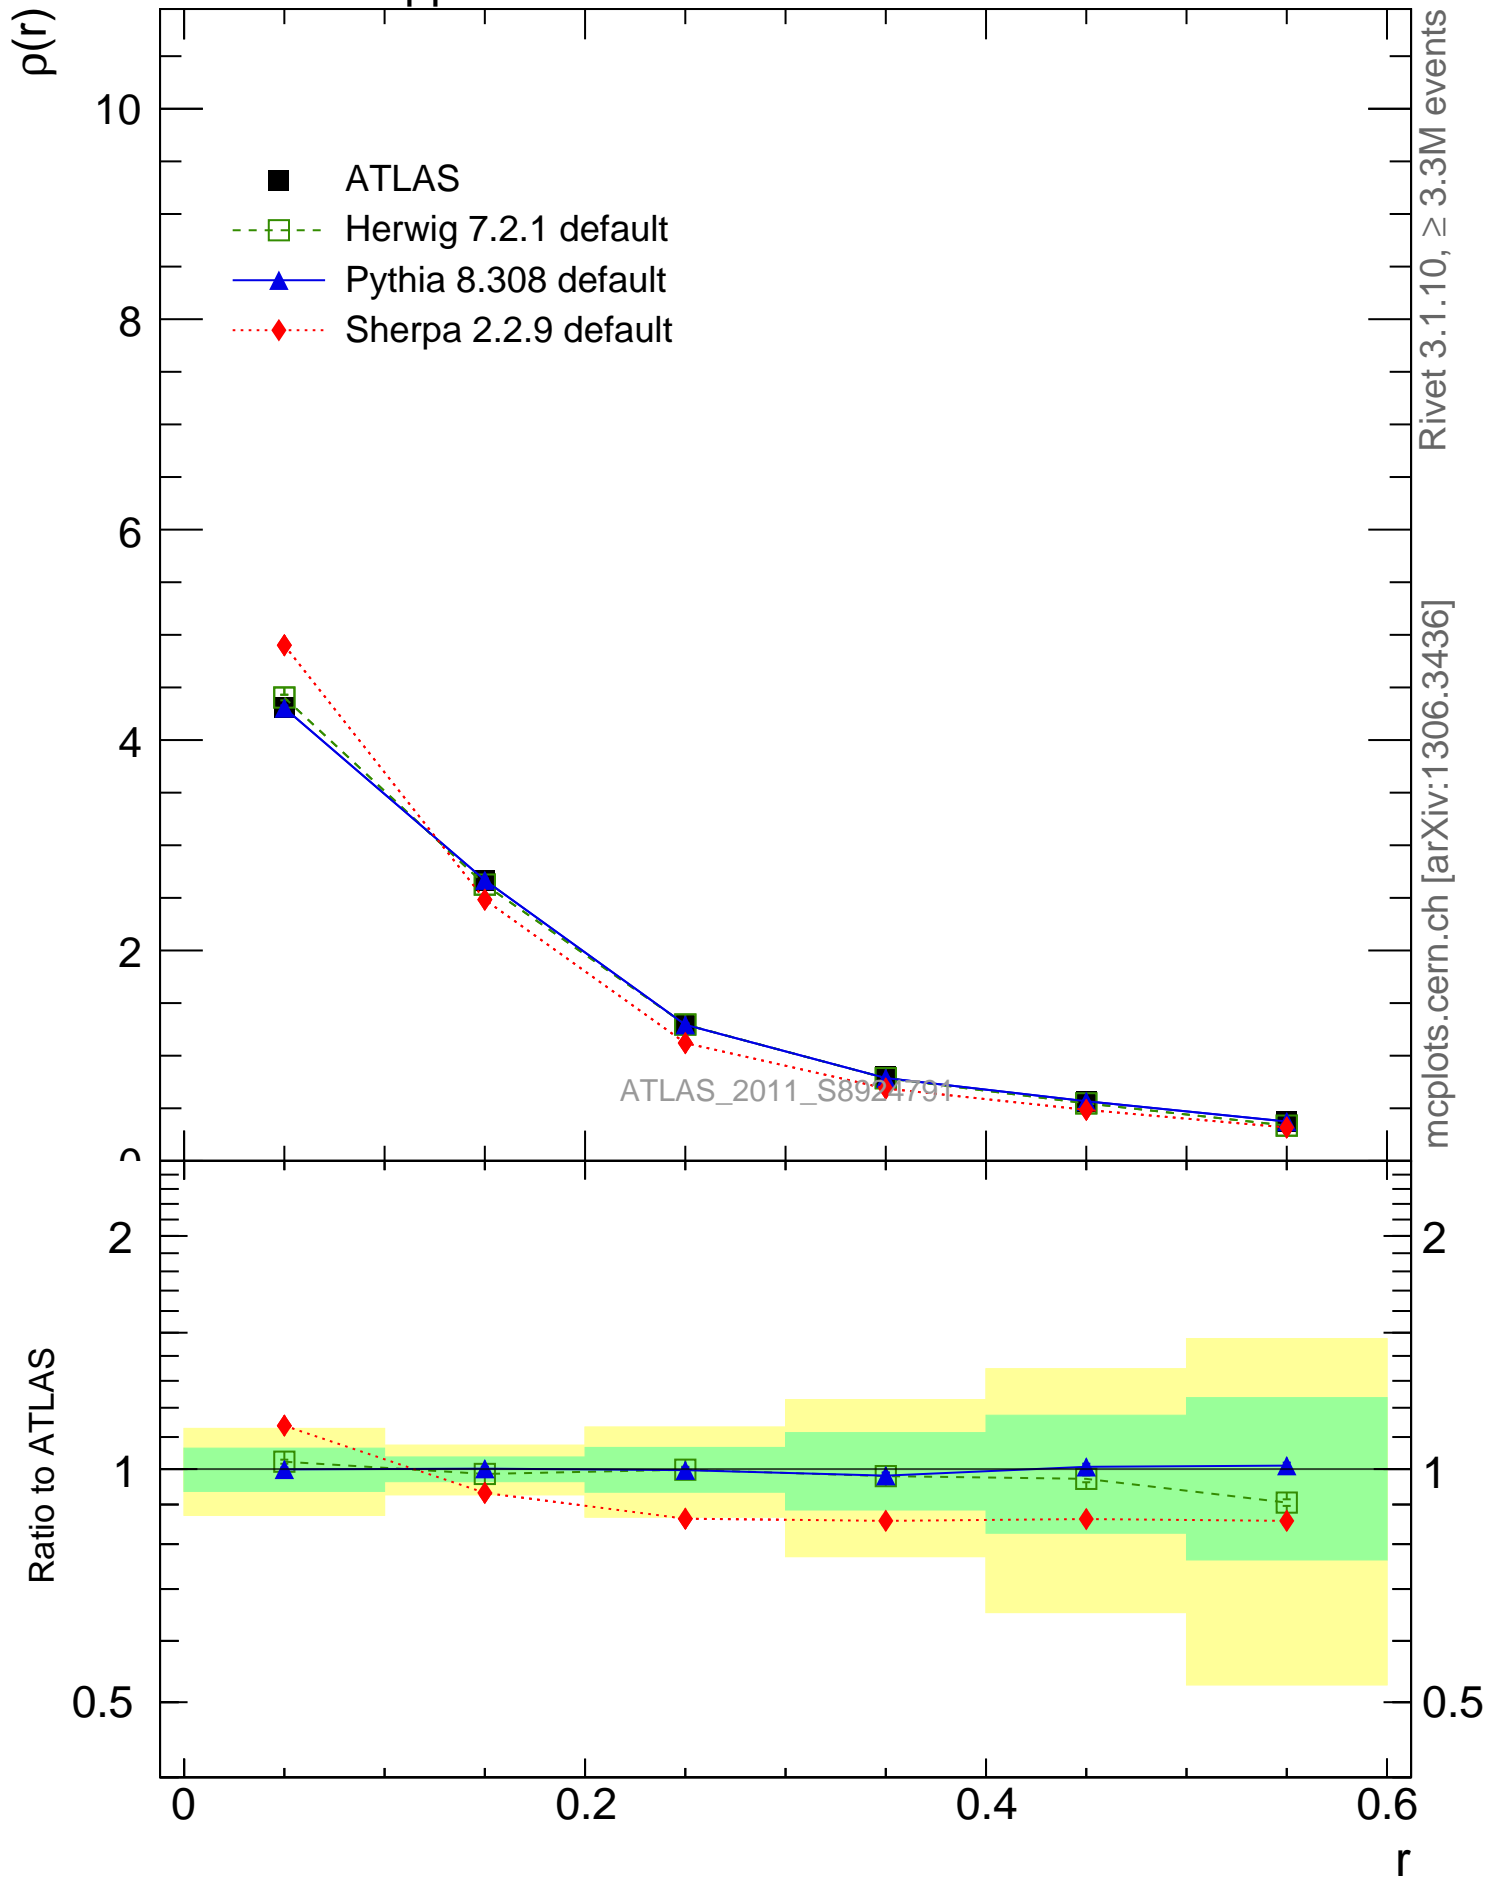

7000 GeV pp

Jets

Rivet 3.1.10, $\geq 3.3M$ events

mcplots.cern.ch [arXiv:1306.3436]