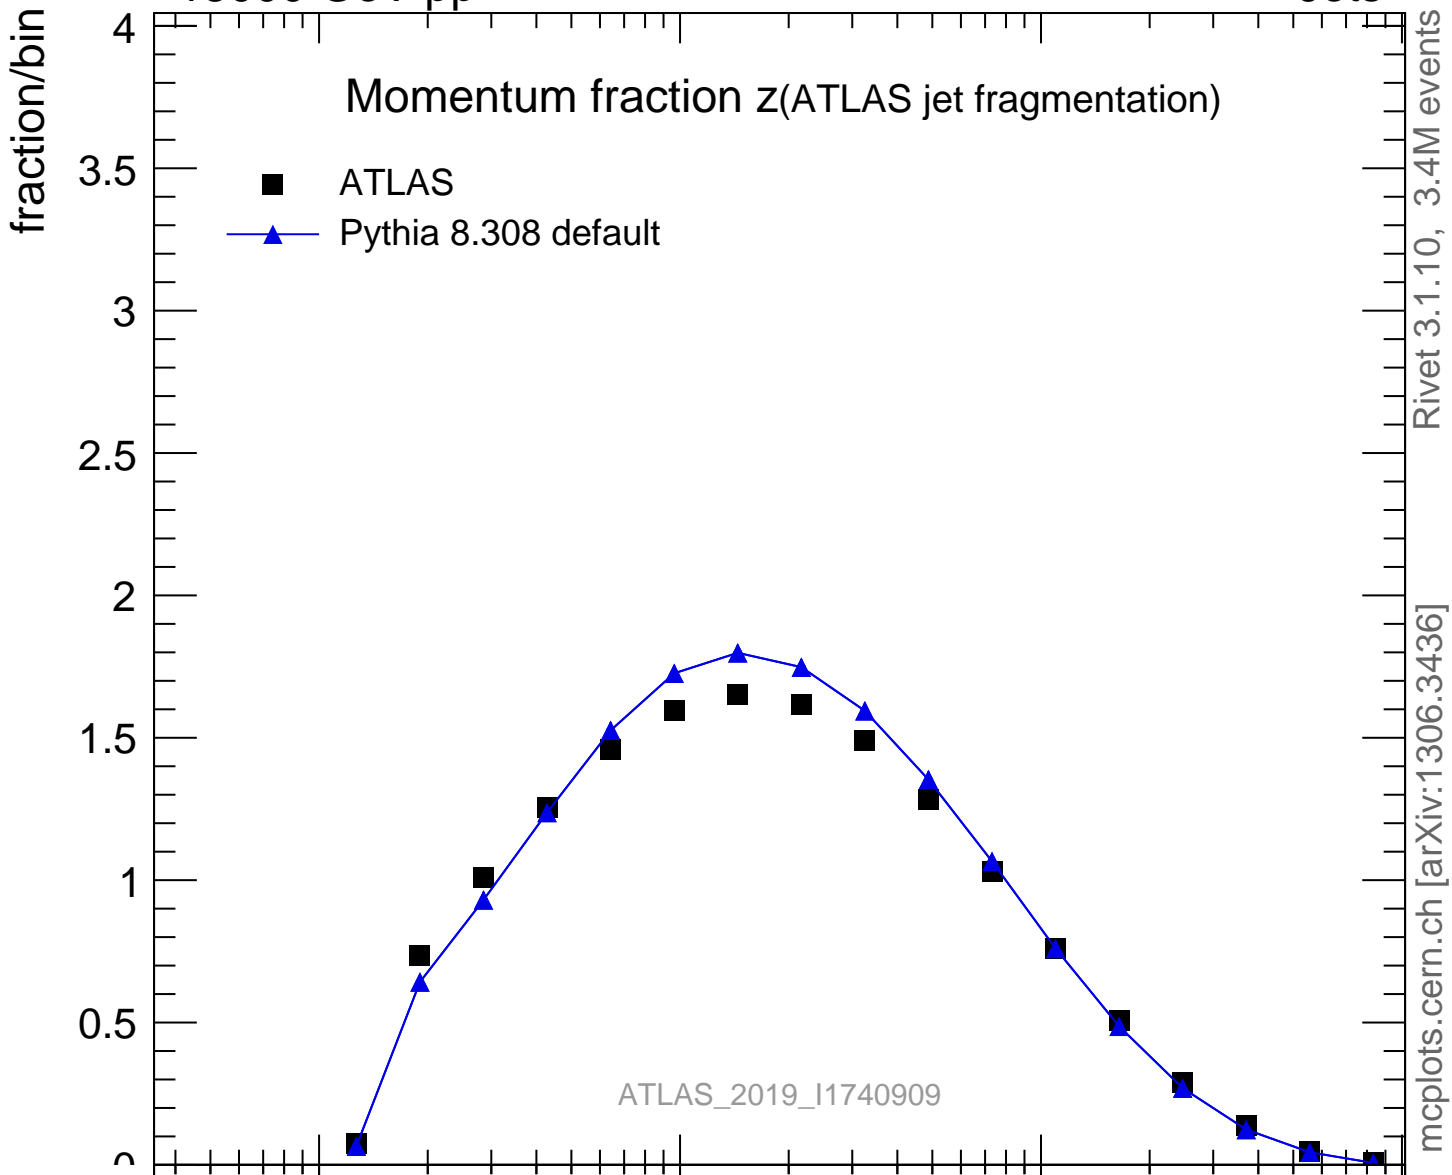

13000 GeV pp

Jets

Rivet 3.1.10, 3.4M events
mcplots.cern.ch [arXiv:1306.3436]