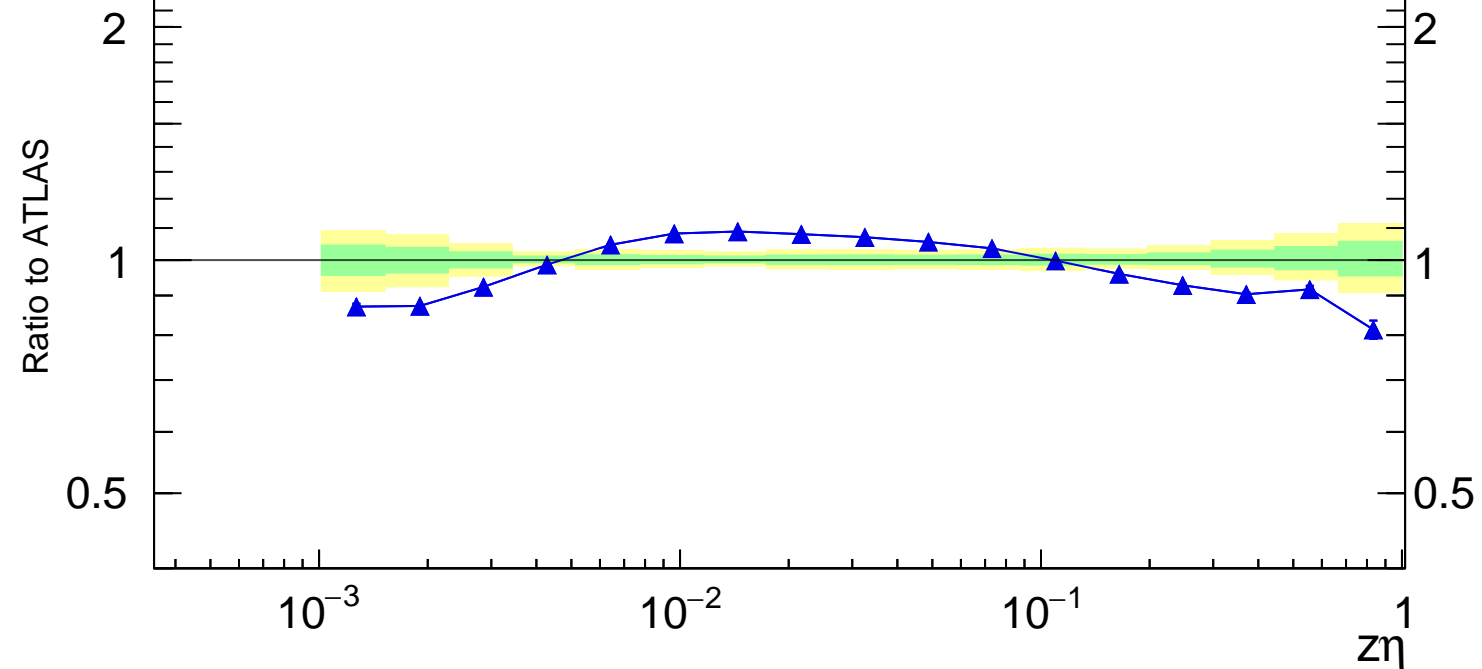

13000 GeV pp

Jets

Rivet 3.1.10, 3.4M events
mcplots.cern.ch [arXiv:1306.3436]