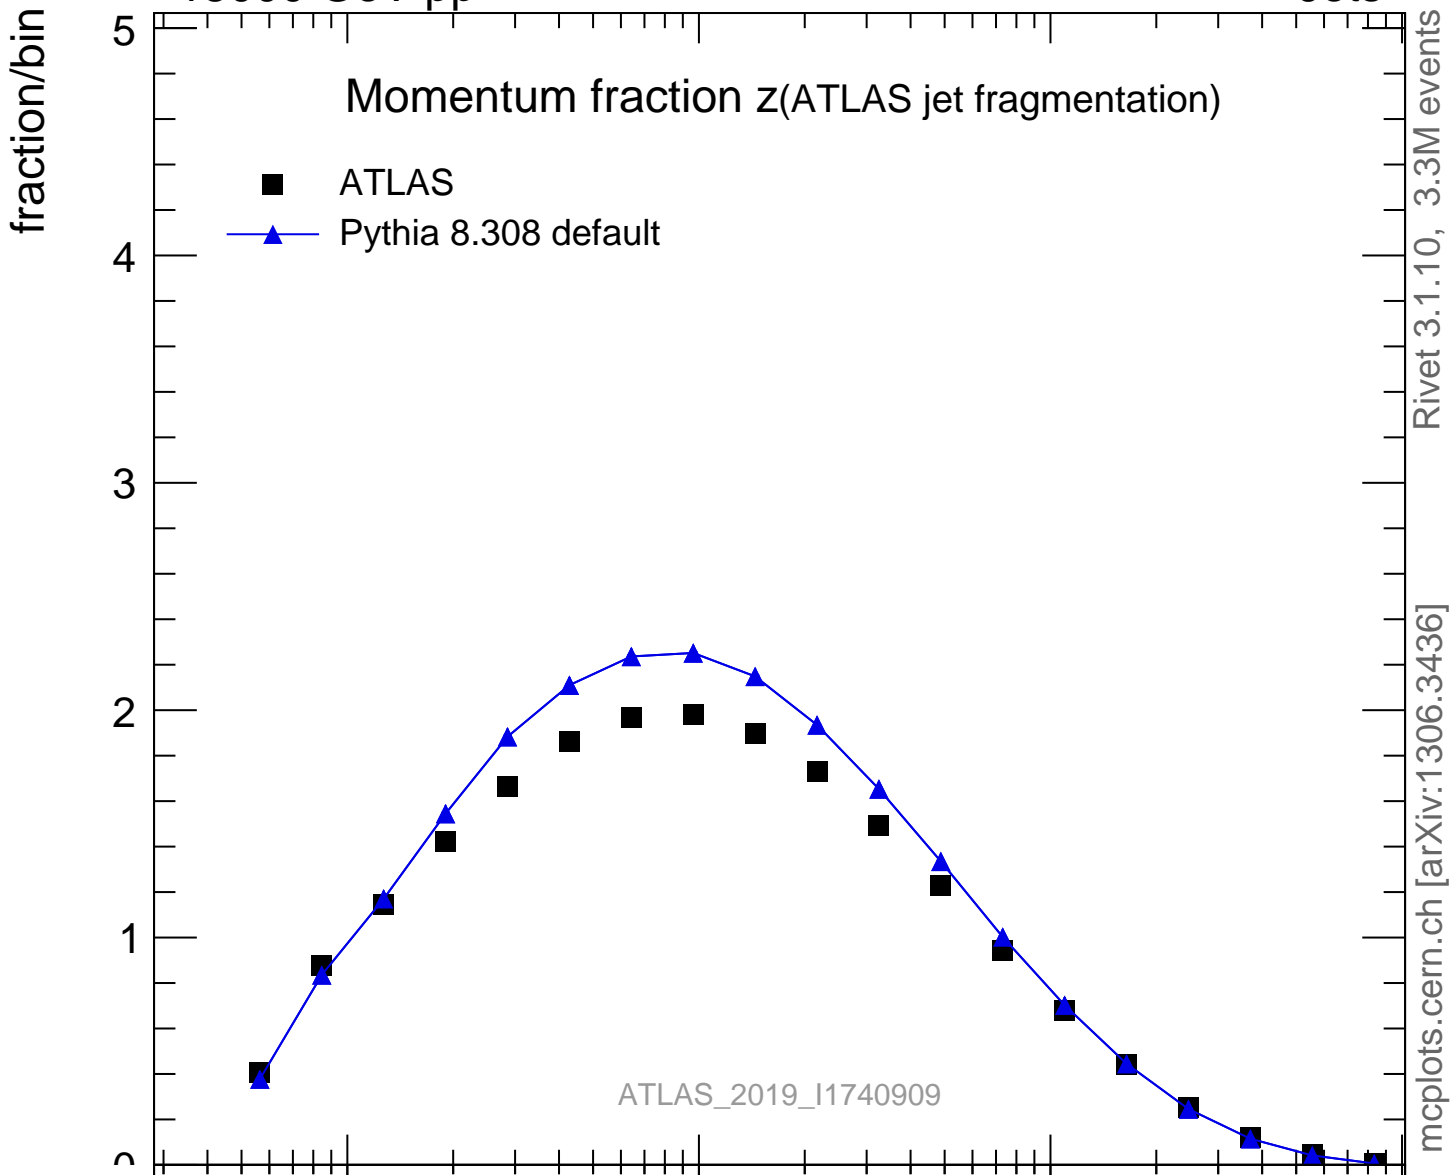

13000 GeV pp

Jets

Rivet 3.1.10, 3.3M events
mcplots.cern.ch [arXiv:1306.3436]