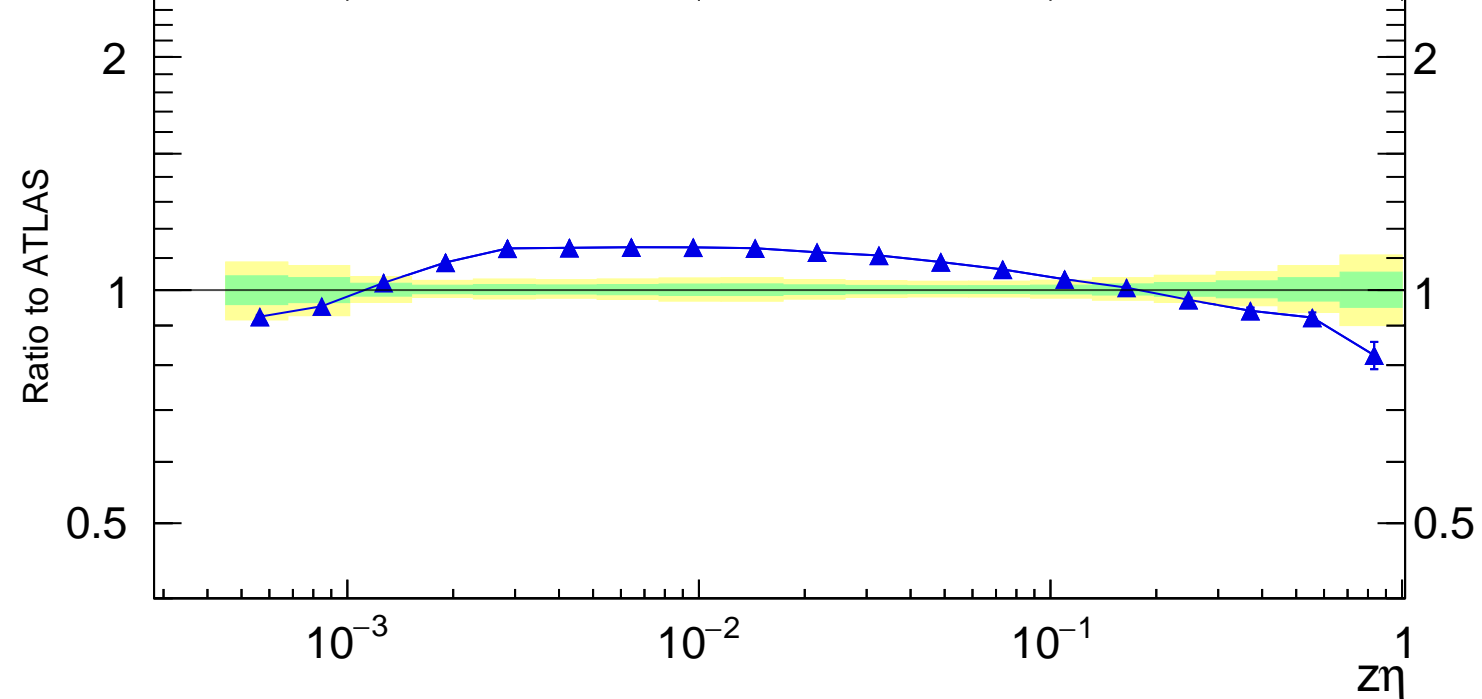

13000 GeV pp

Jets

Rivet 3.1.10, 3.3M events
mcplots.cern.ch [arXiv:1306.3436]