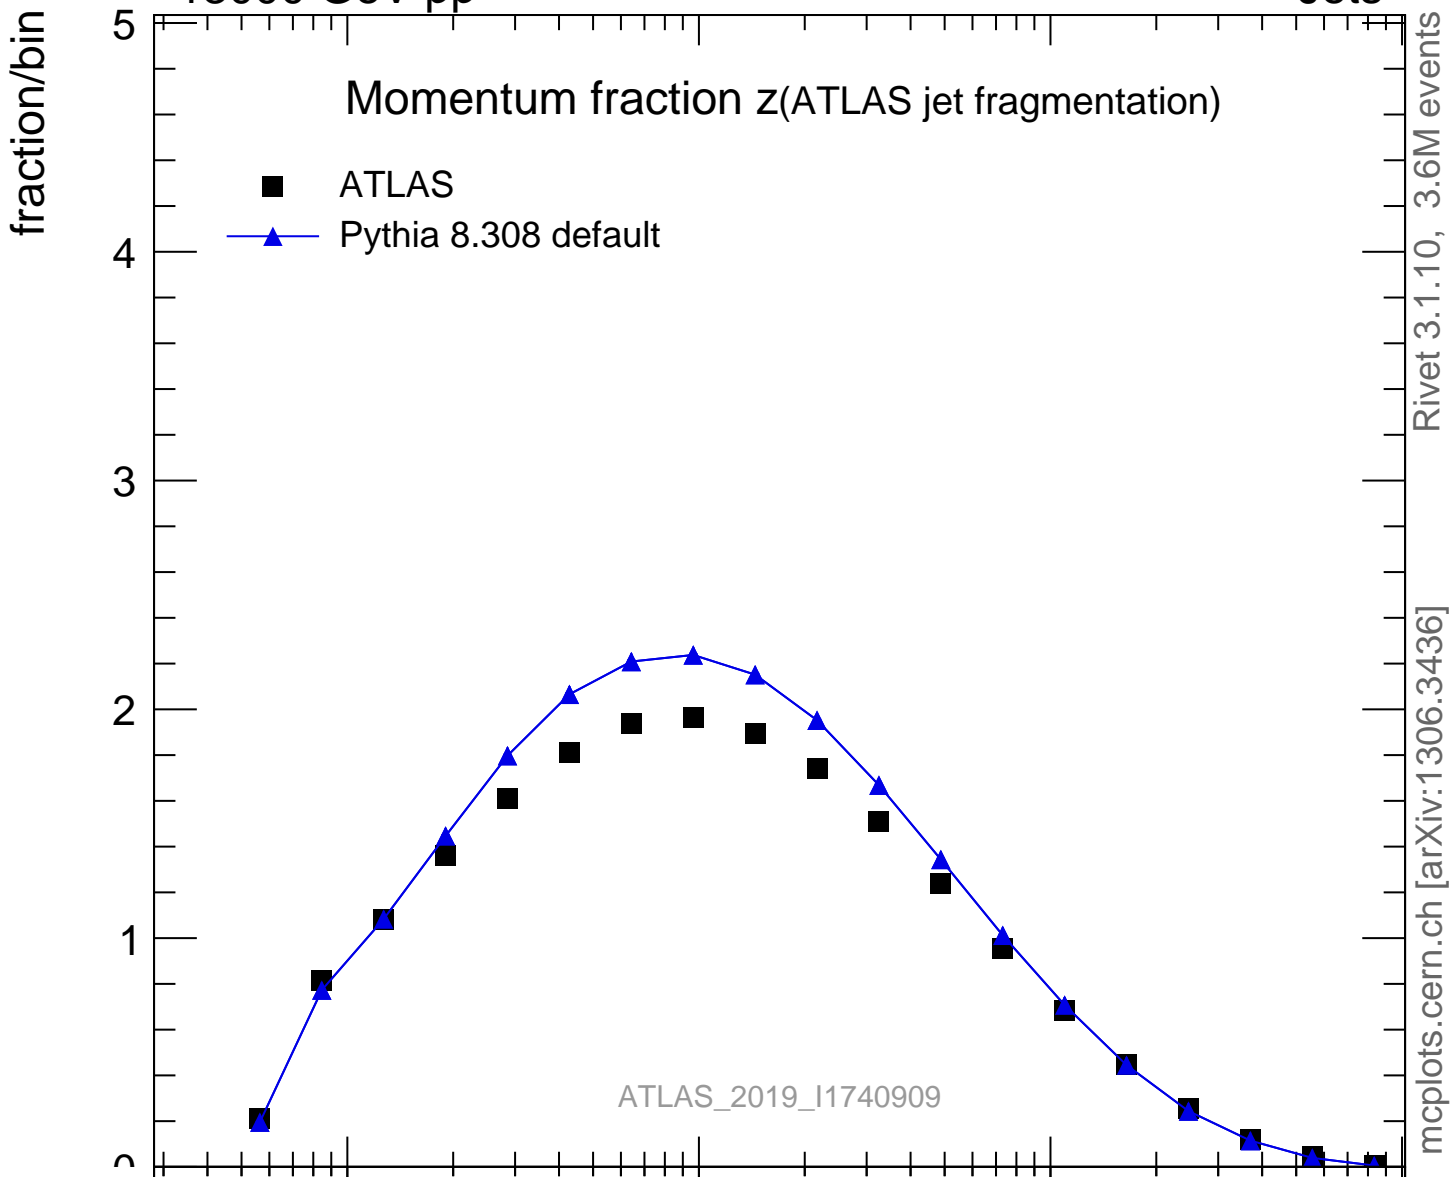

13000 GeV pp

Jets

Rivet 3.1.10, 3.6M events
mcplots.cern.ch [arXiv:1306.3436]