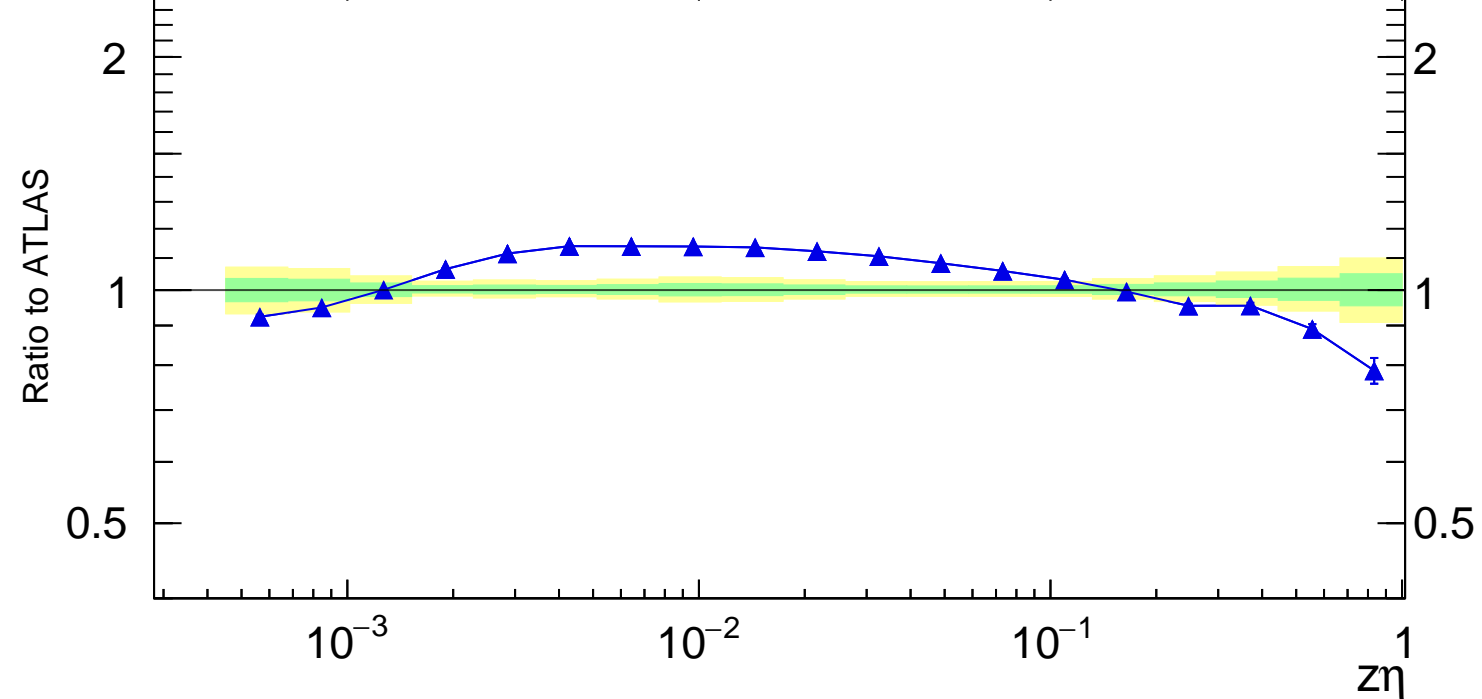

13000 GeV pp

Jets

Rivet 3.1.10, 3.6M events
mcplots.cern.ch [arXiv:1306.3436]