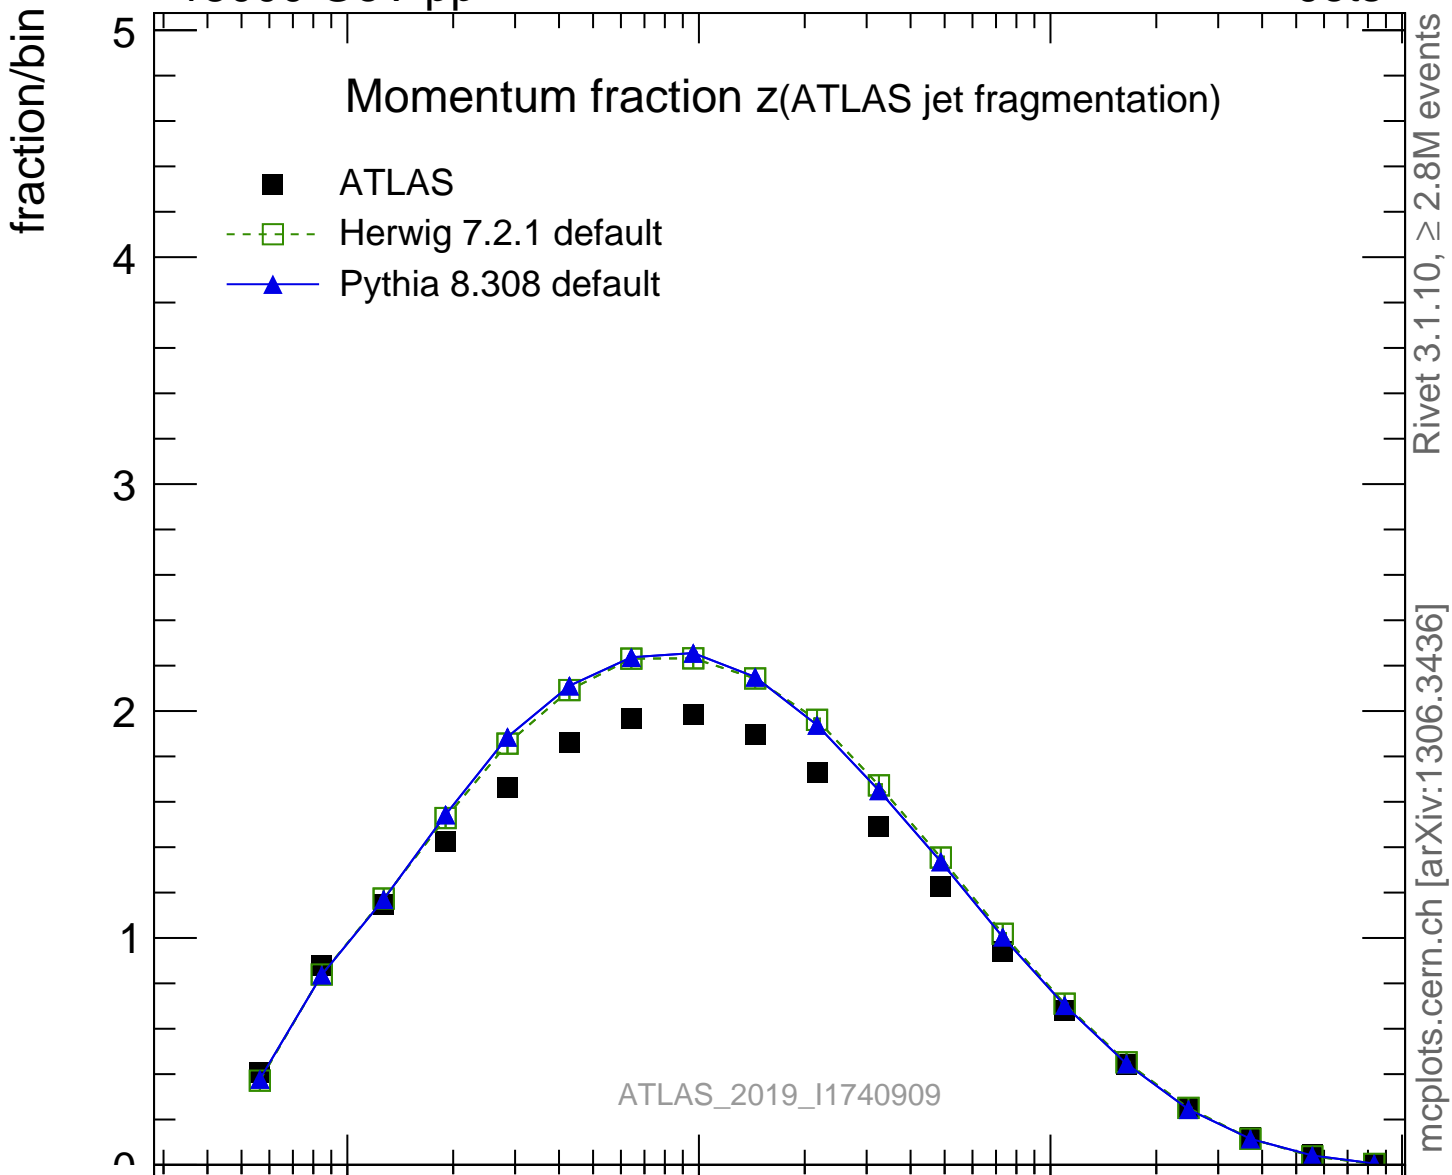

13000 GeV pp

Jets

Rivet 3.1.10,  $\geq 2.8\text{M}$  events  
mcplots.cern.ch [arXiv:1306.3436]