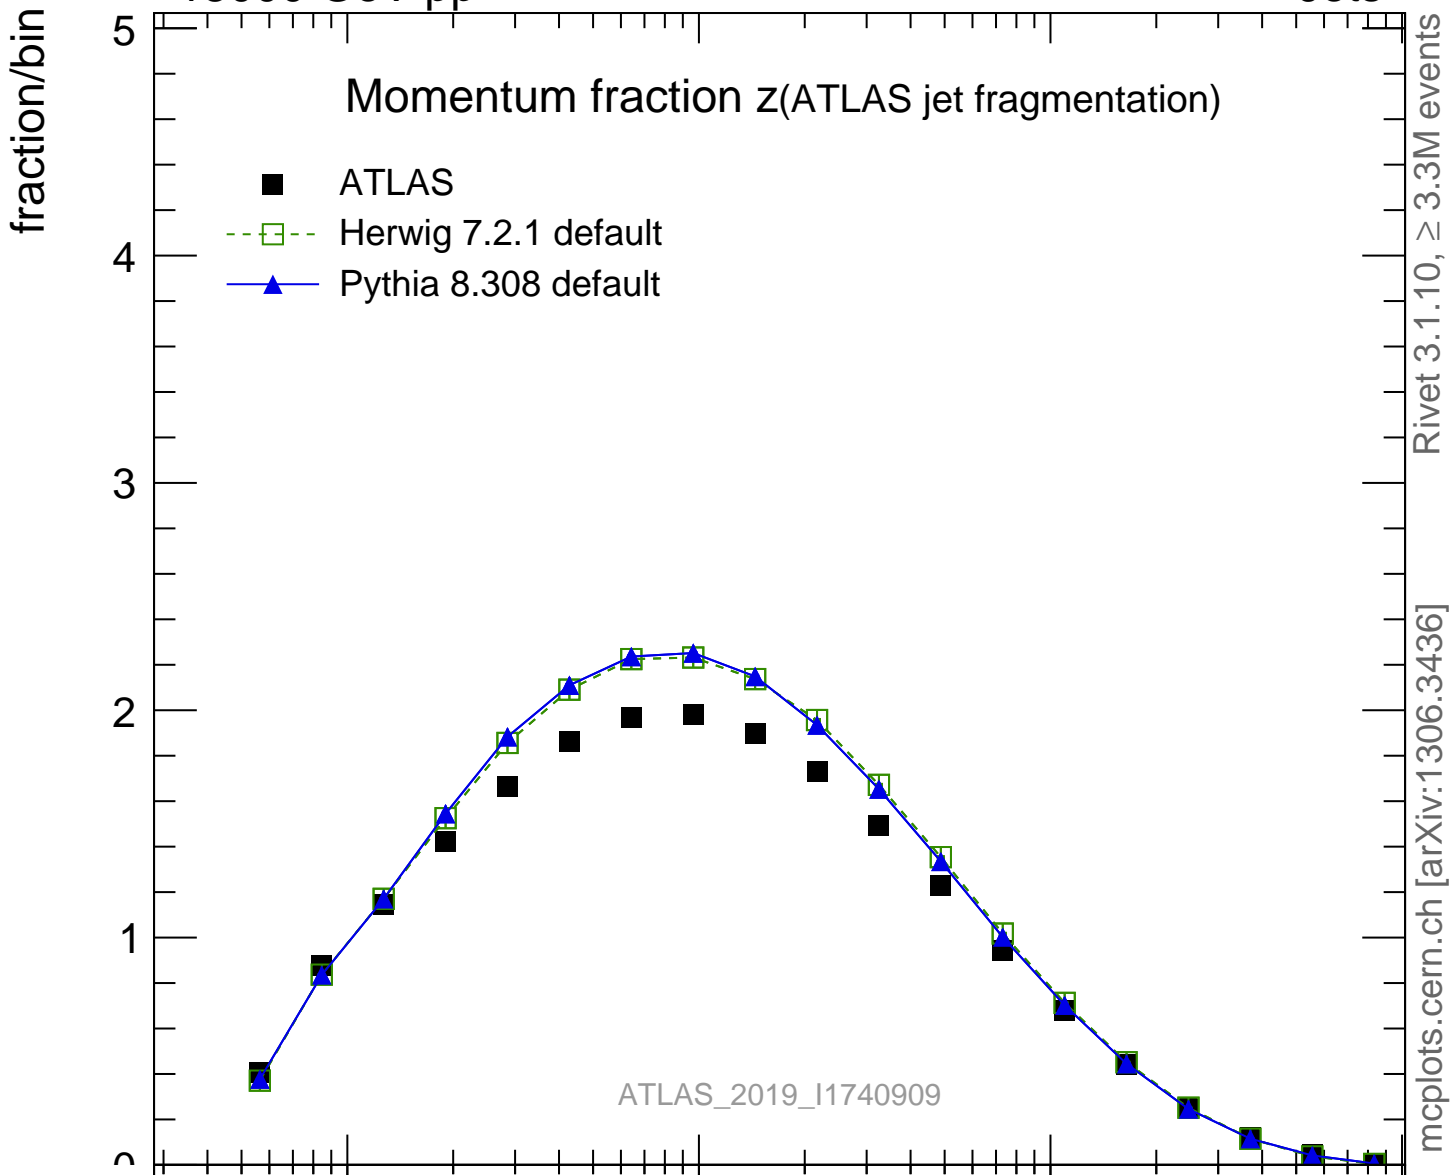

13000 GeV pp

Jets

Rivet 3.1.10, $\geq 3.3\text{M}$ events
mcplots.cern.ch [arXiv:1306.3436]