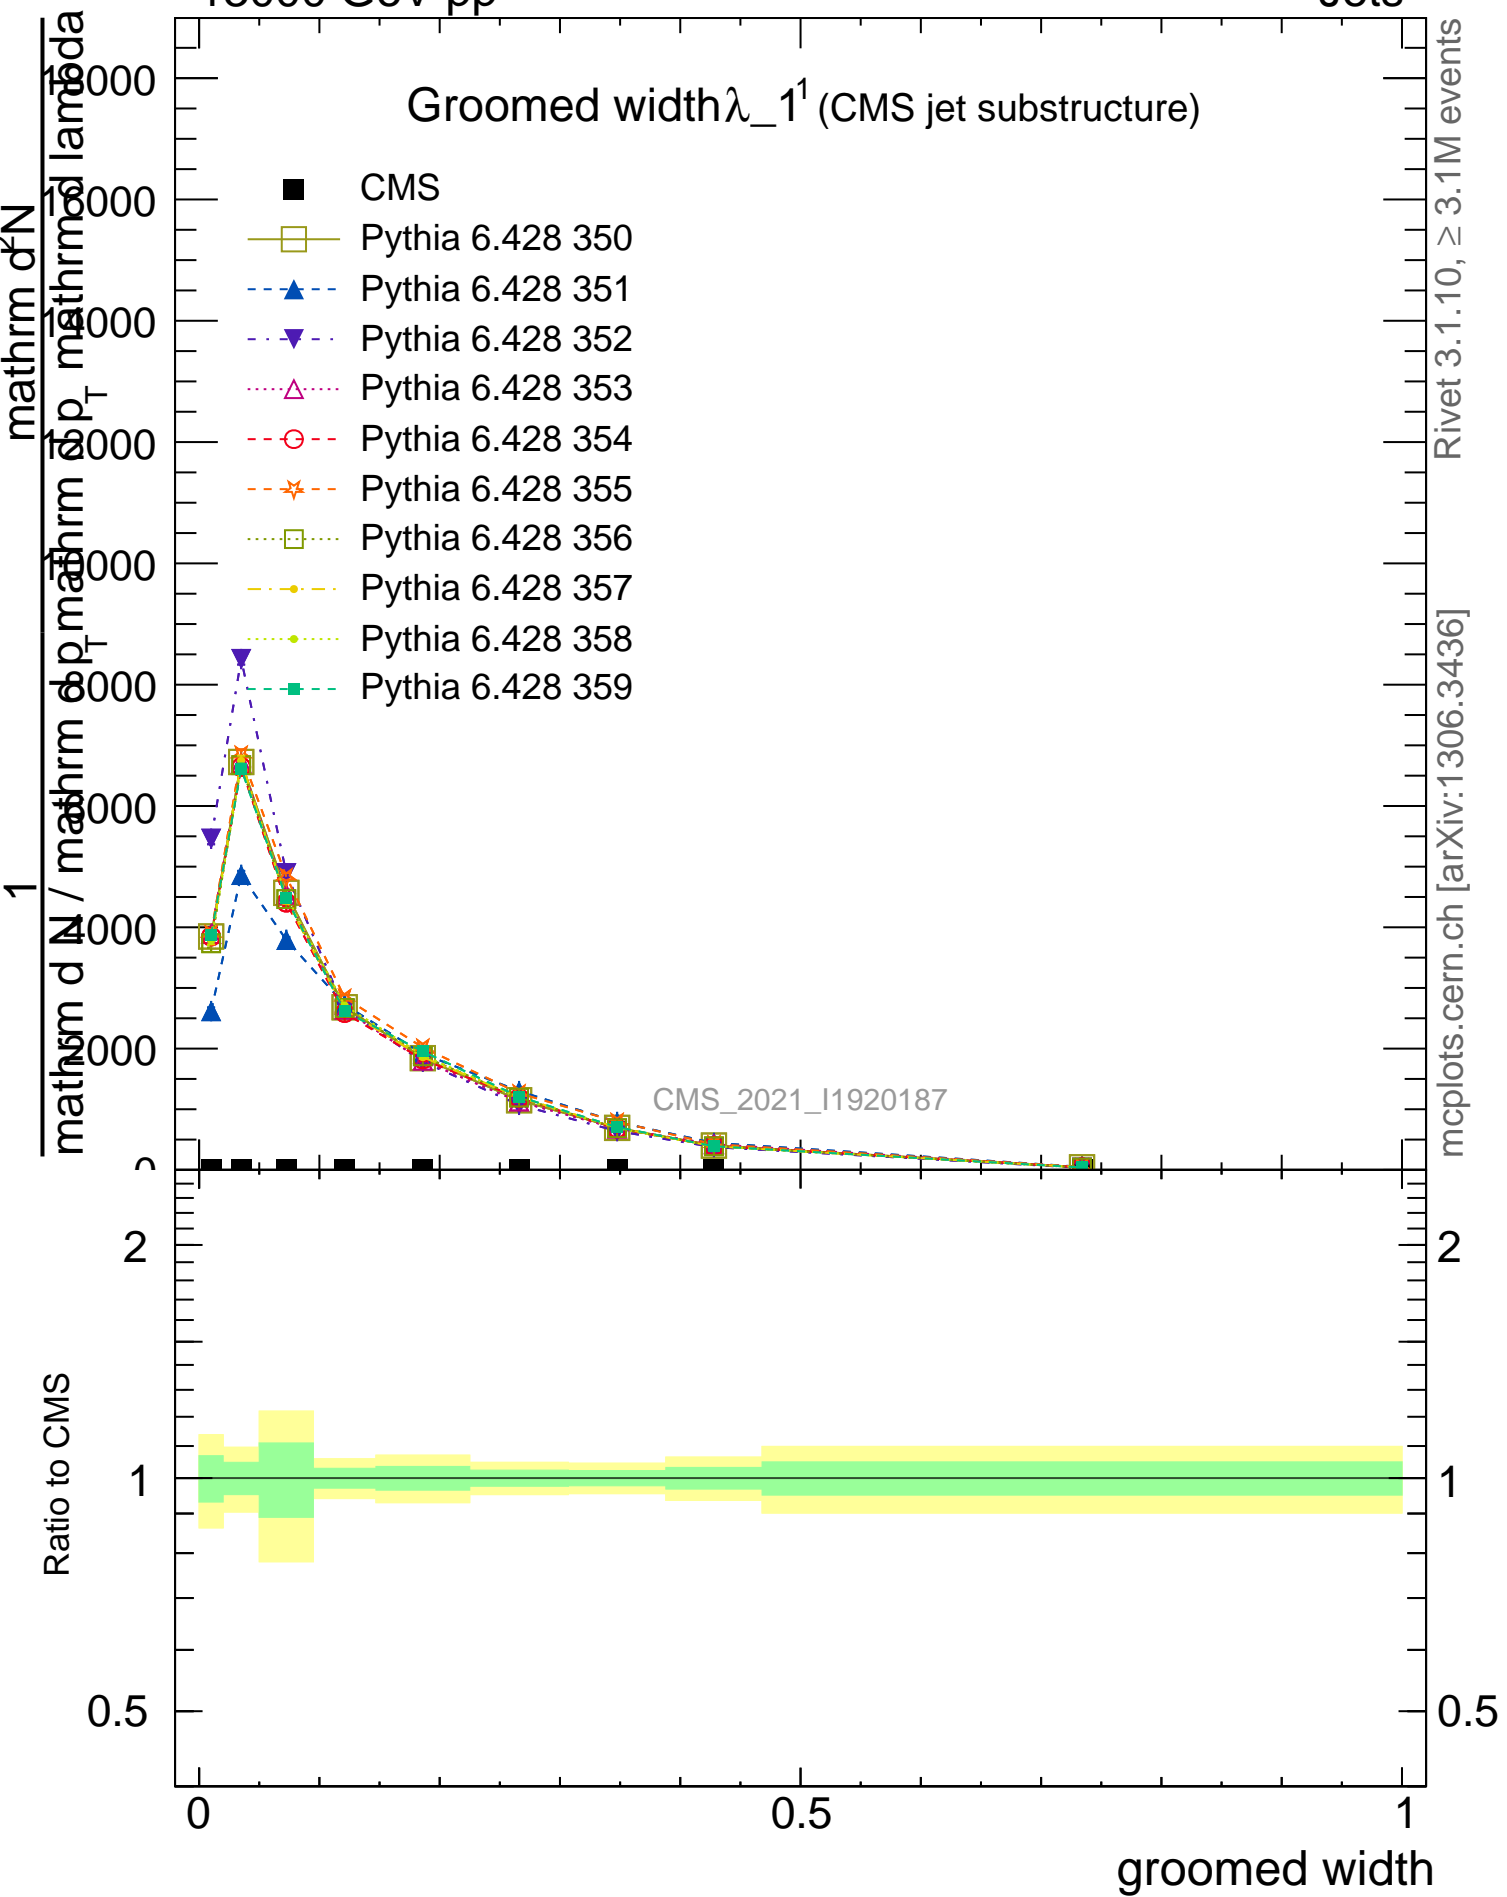

Groomed width λ_{-1}^1 (CMS jet substructure)

Rivet 3.1.10, ≥ 3.1M events

mcplots.cern.ch [arXiv:1306.3436]