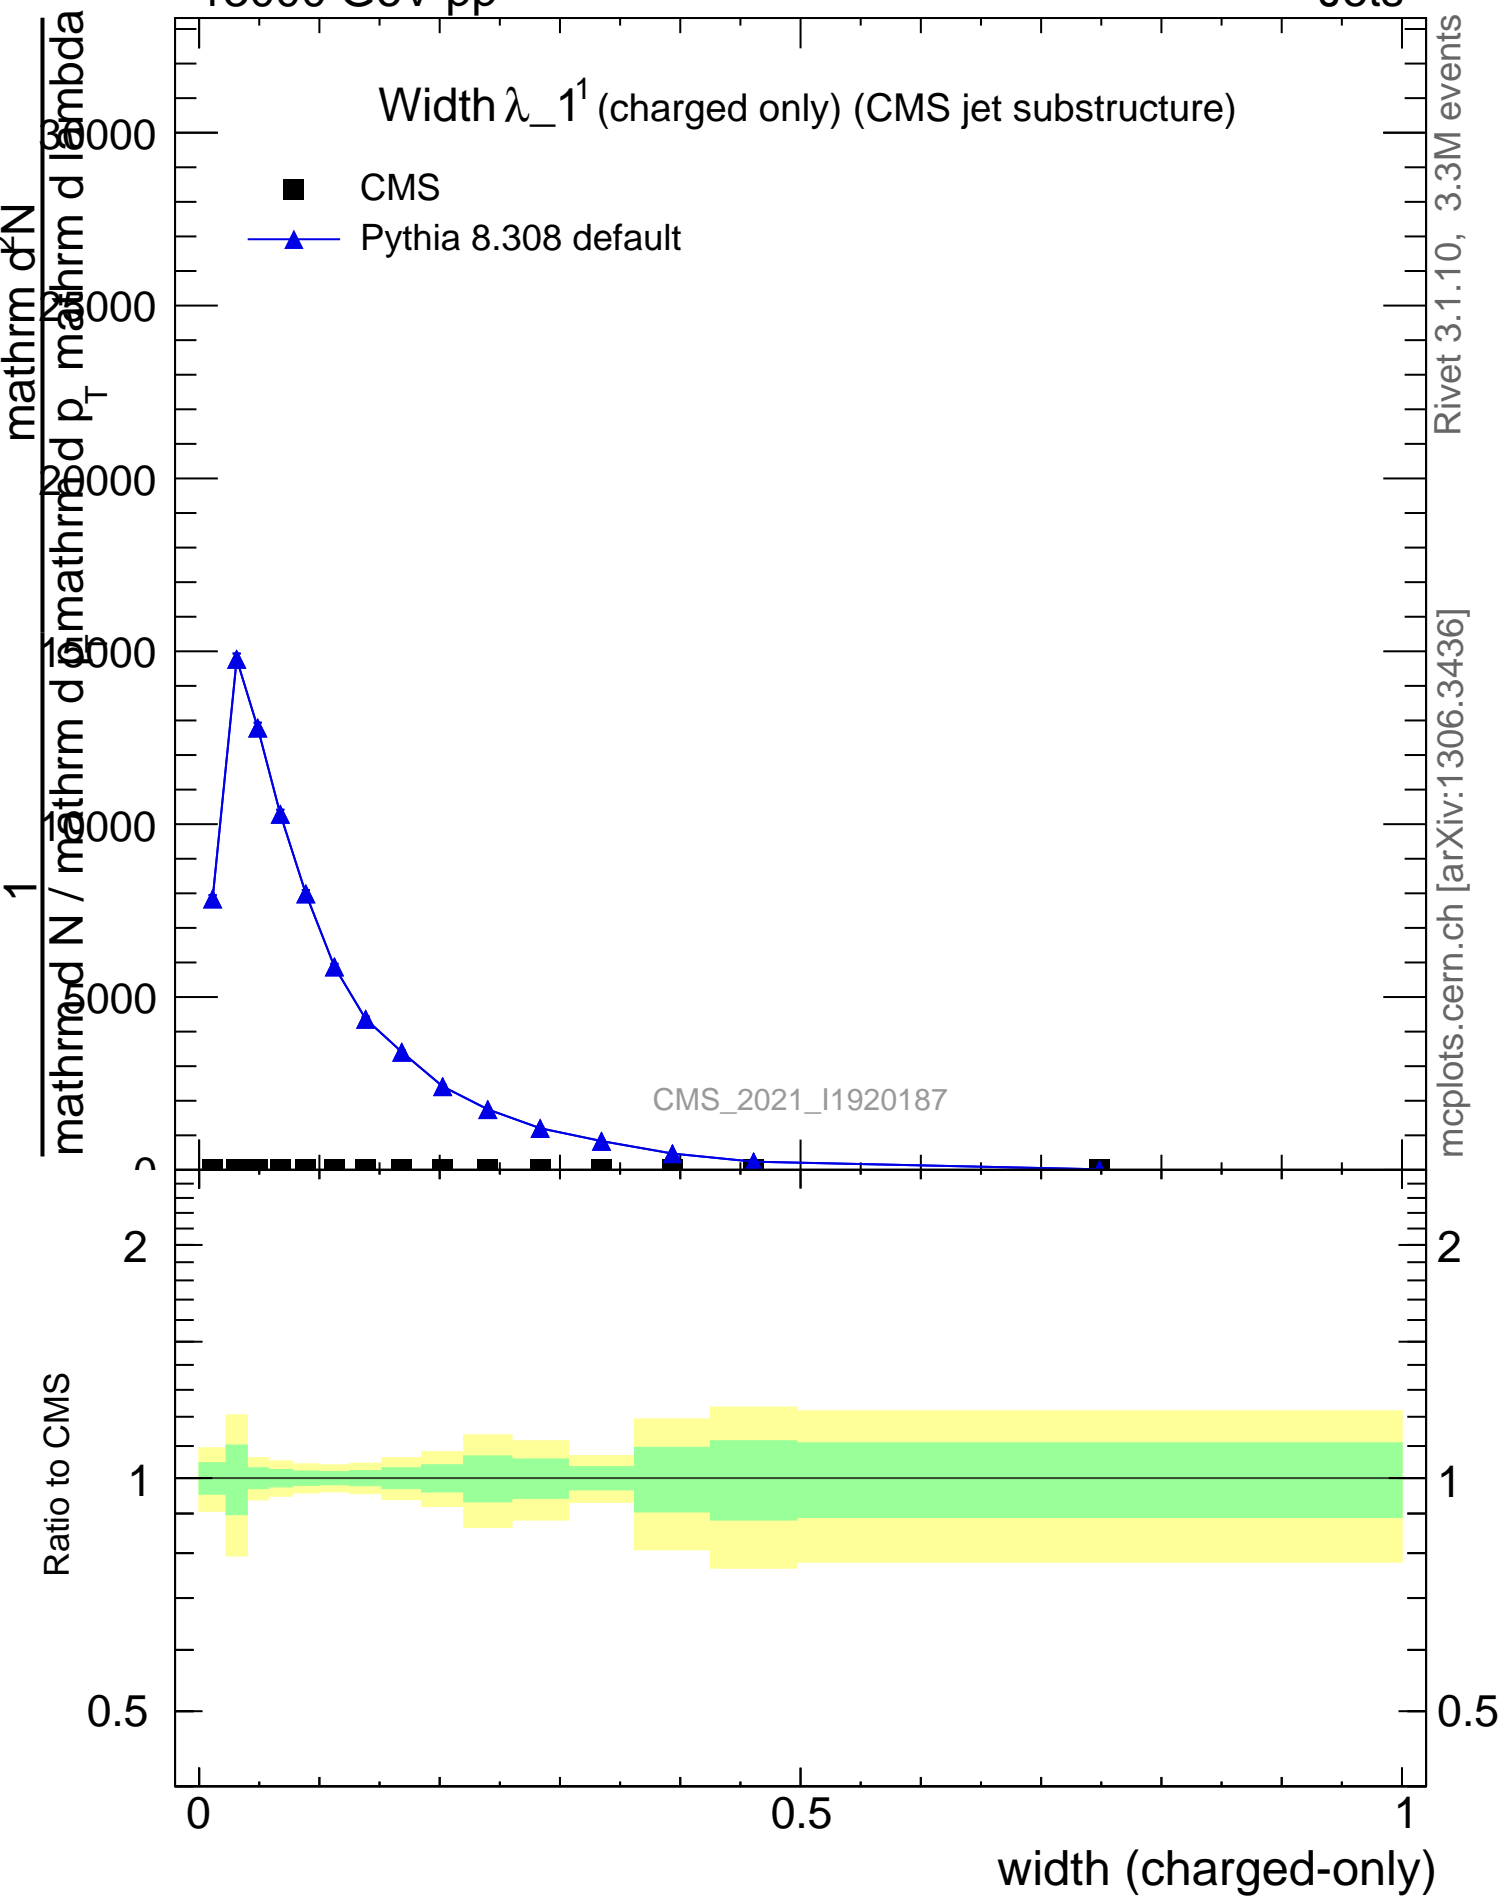

Width λ_{-1} (charged only) (CMS jet substructure)

- CMS
- ▲ Pythia 8.308 default

Rivet 3.1.10, 3.3M events
mcplots.cern.ch [arXiv:1306.3436]