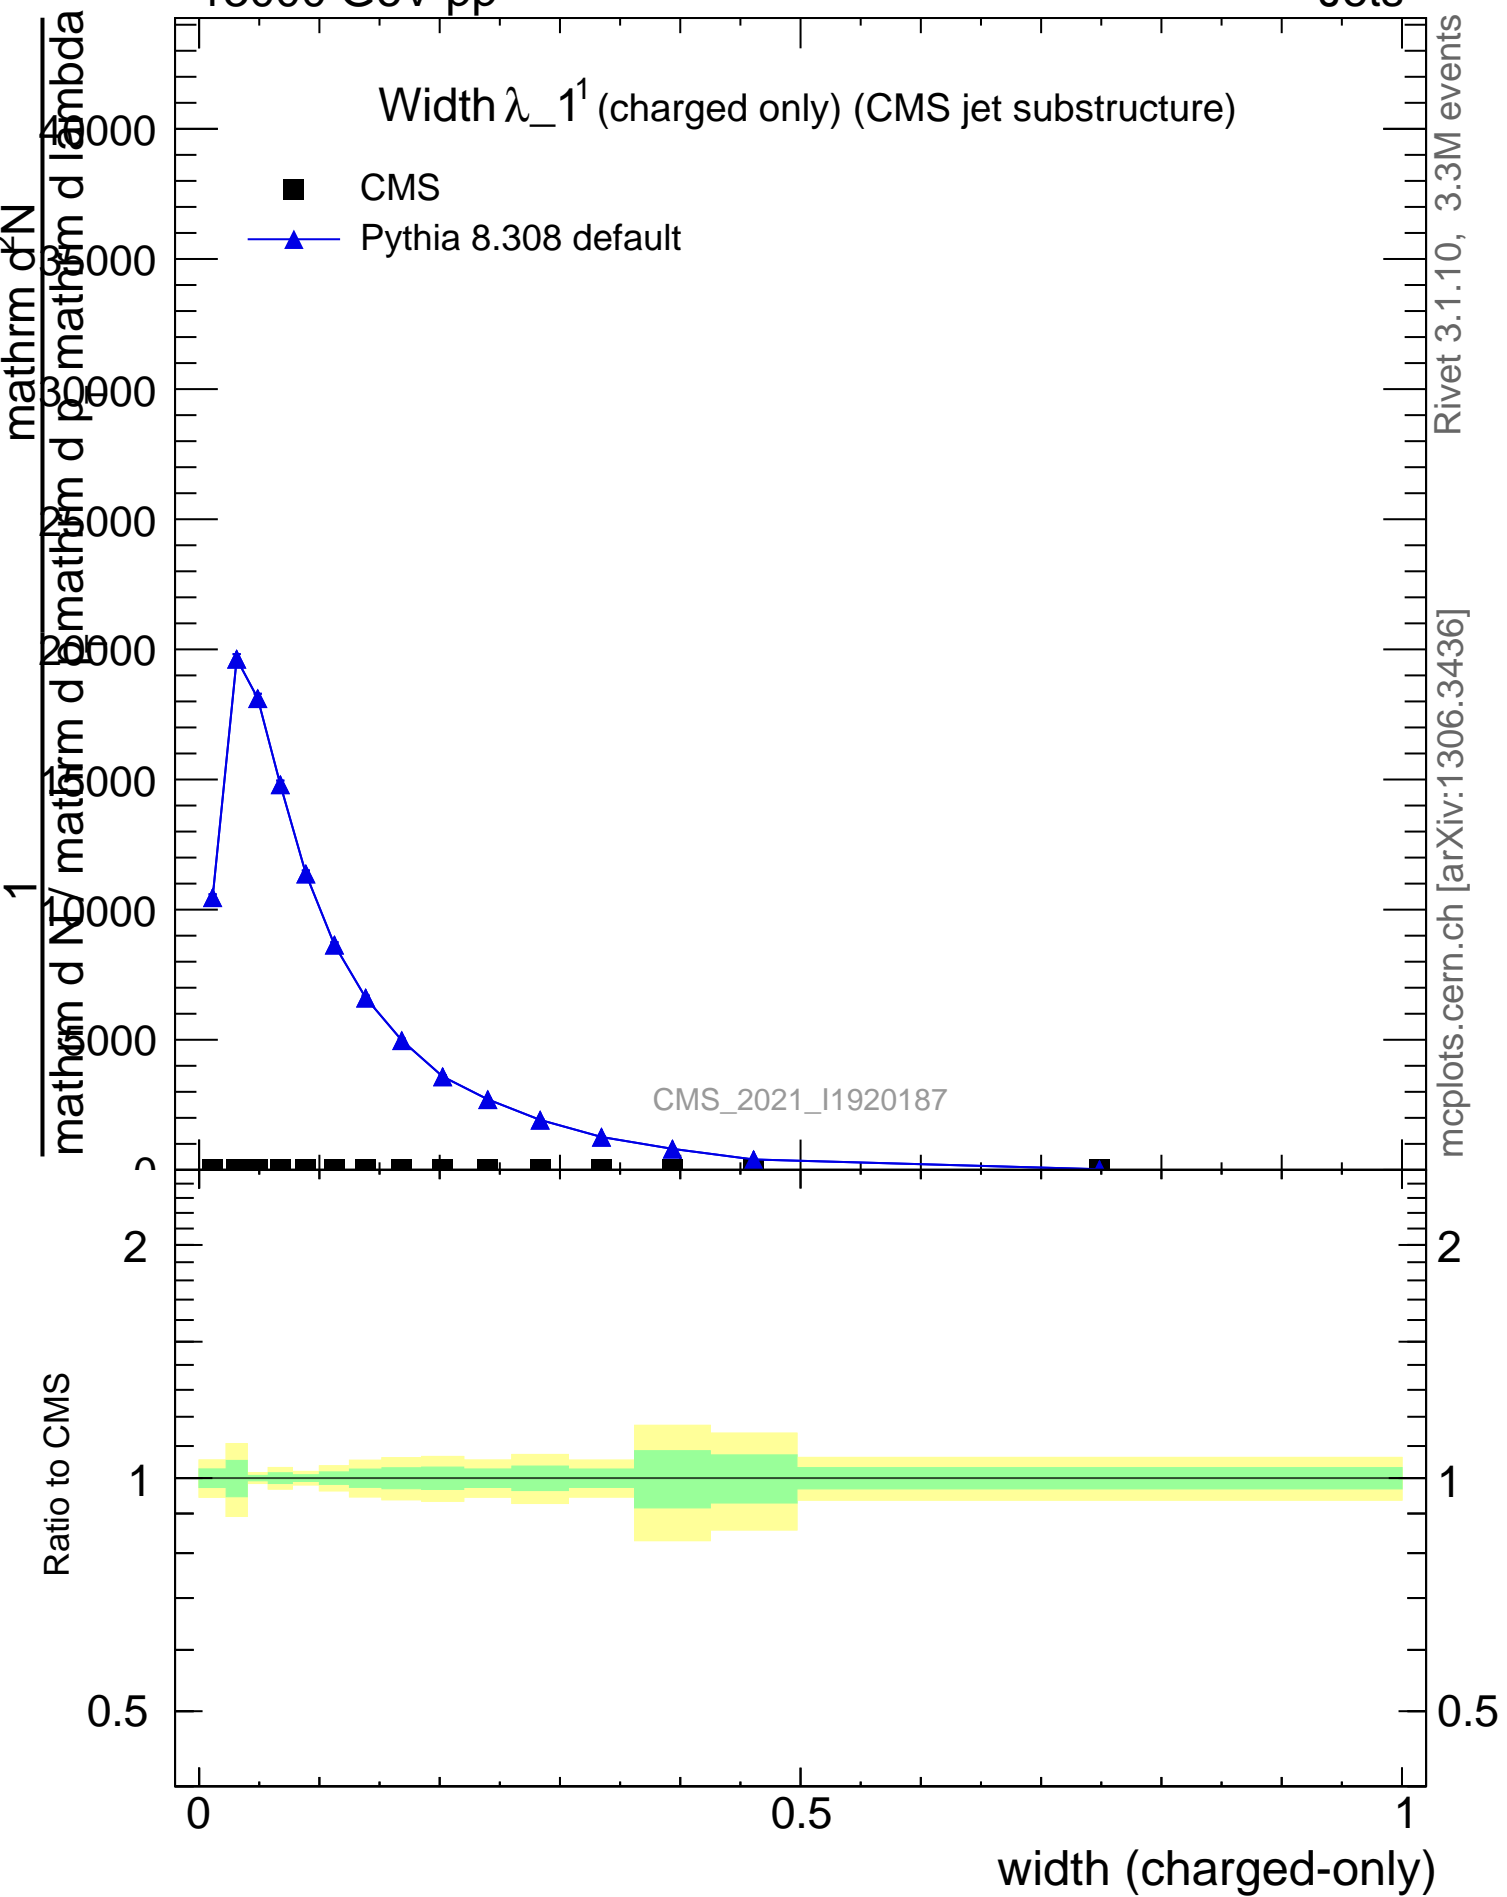

Width λ_{-1} (charged only) (CMS jet substructure)

- CMS
- ▲ Pythia 8.308 default

CMS_2021_I1920187

mcplots.cern.ch [arXiv:1306.3436]

Rivet 3.1.10, 3.3M events