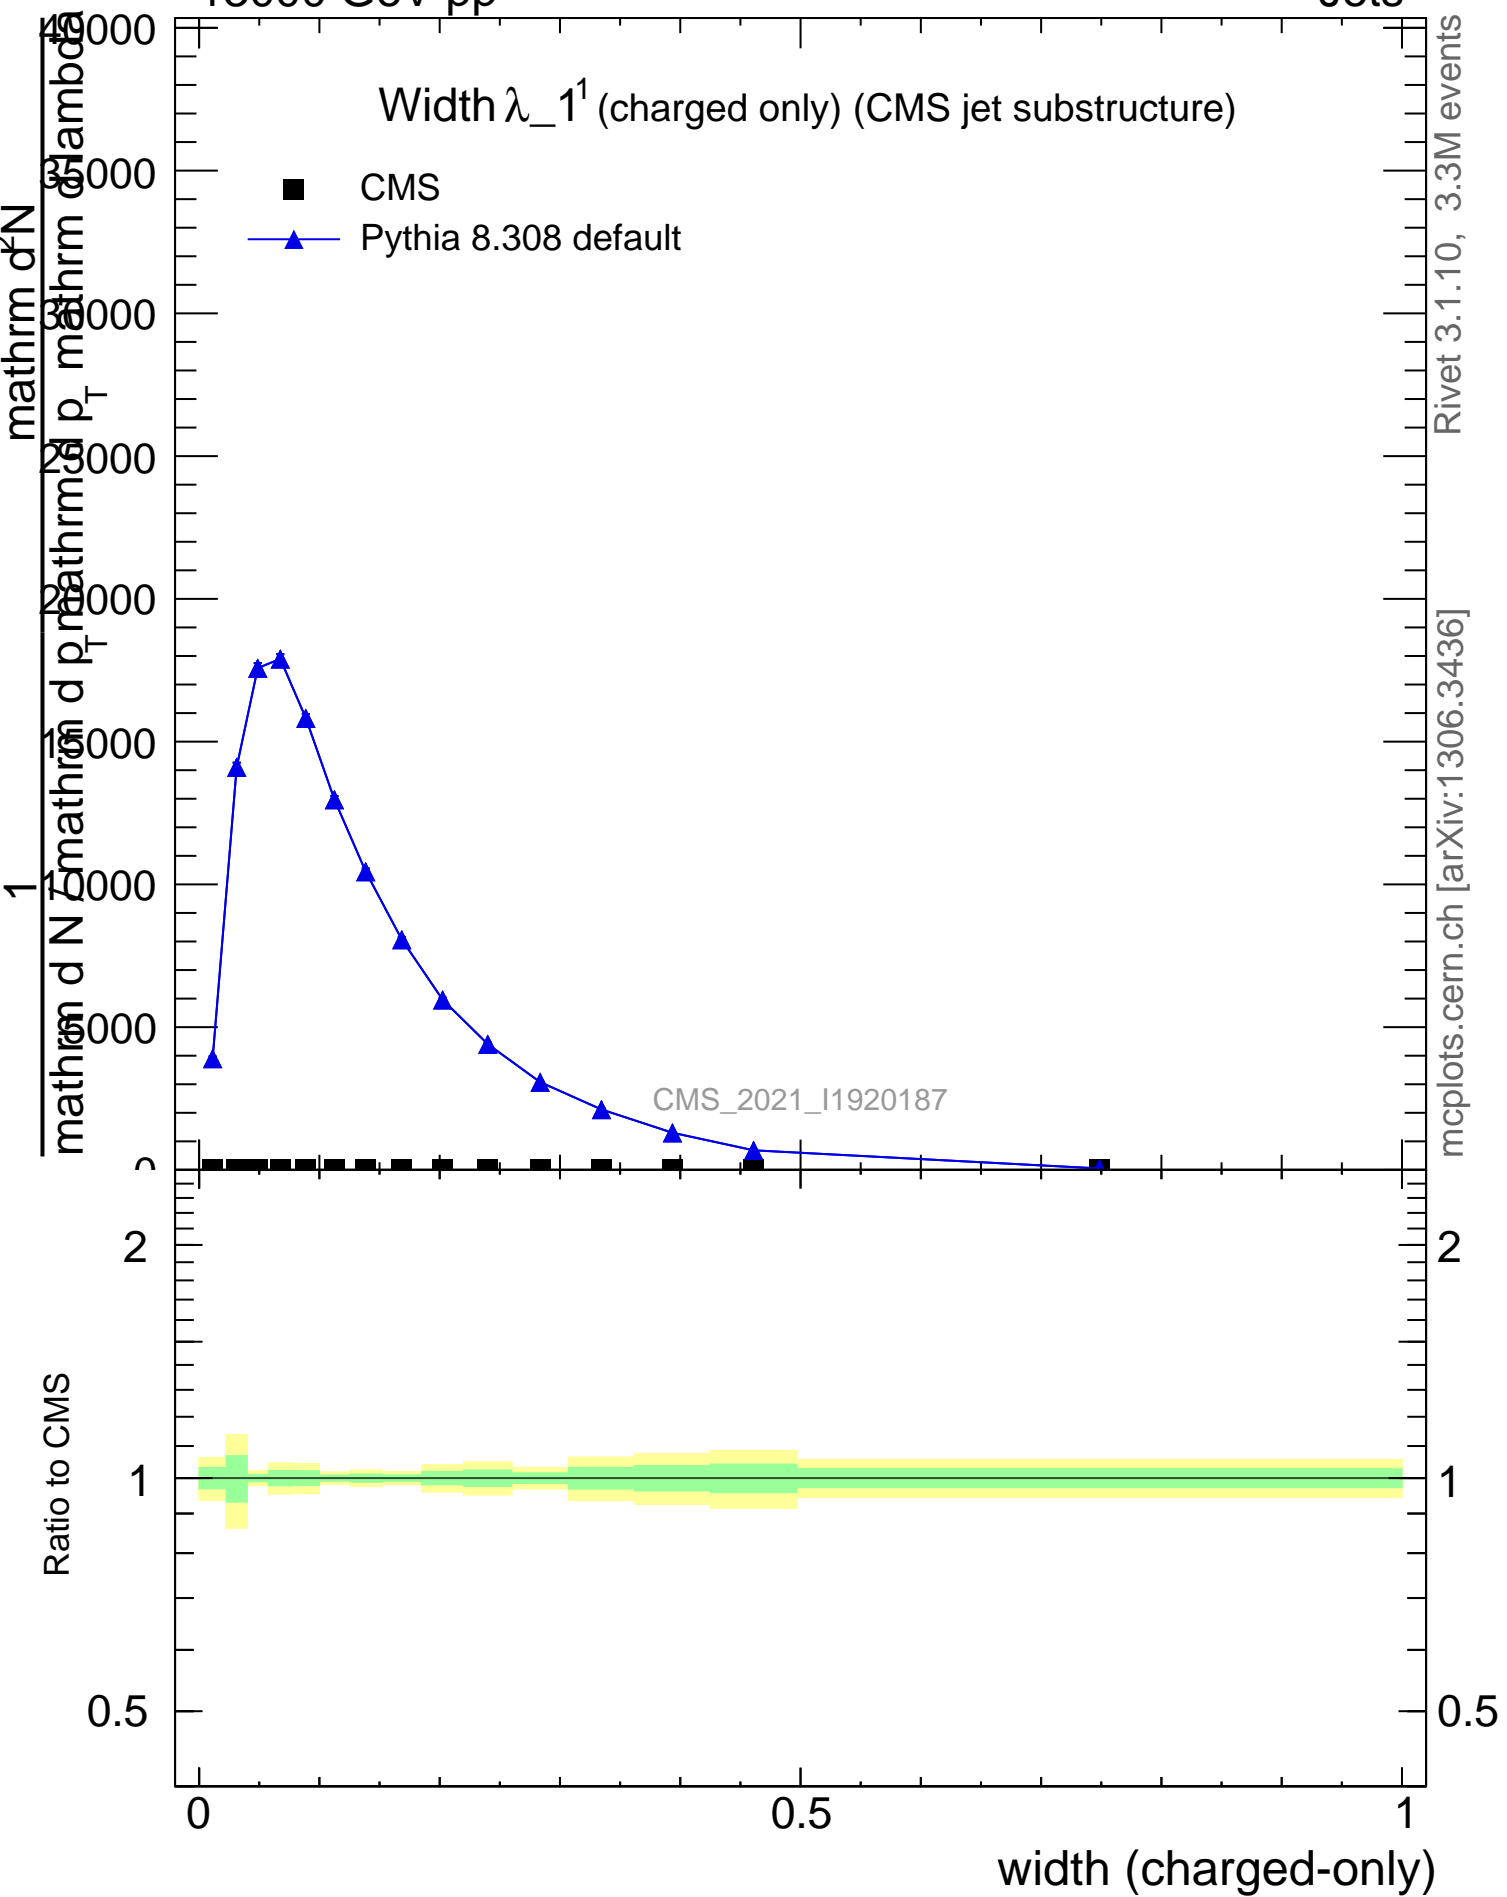

Width  $\lambda_{-1}^1$  (charged only) (CMS jet substructure)

- CMS
- ▲ Pythia 8.308 default

CMS\_2021\_I1920187