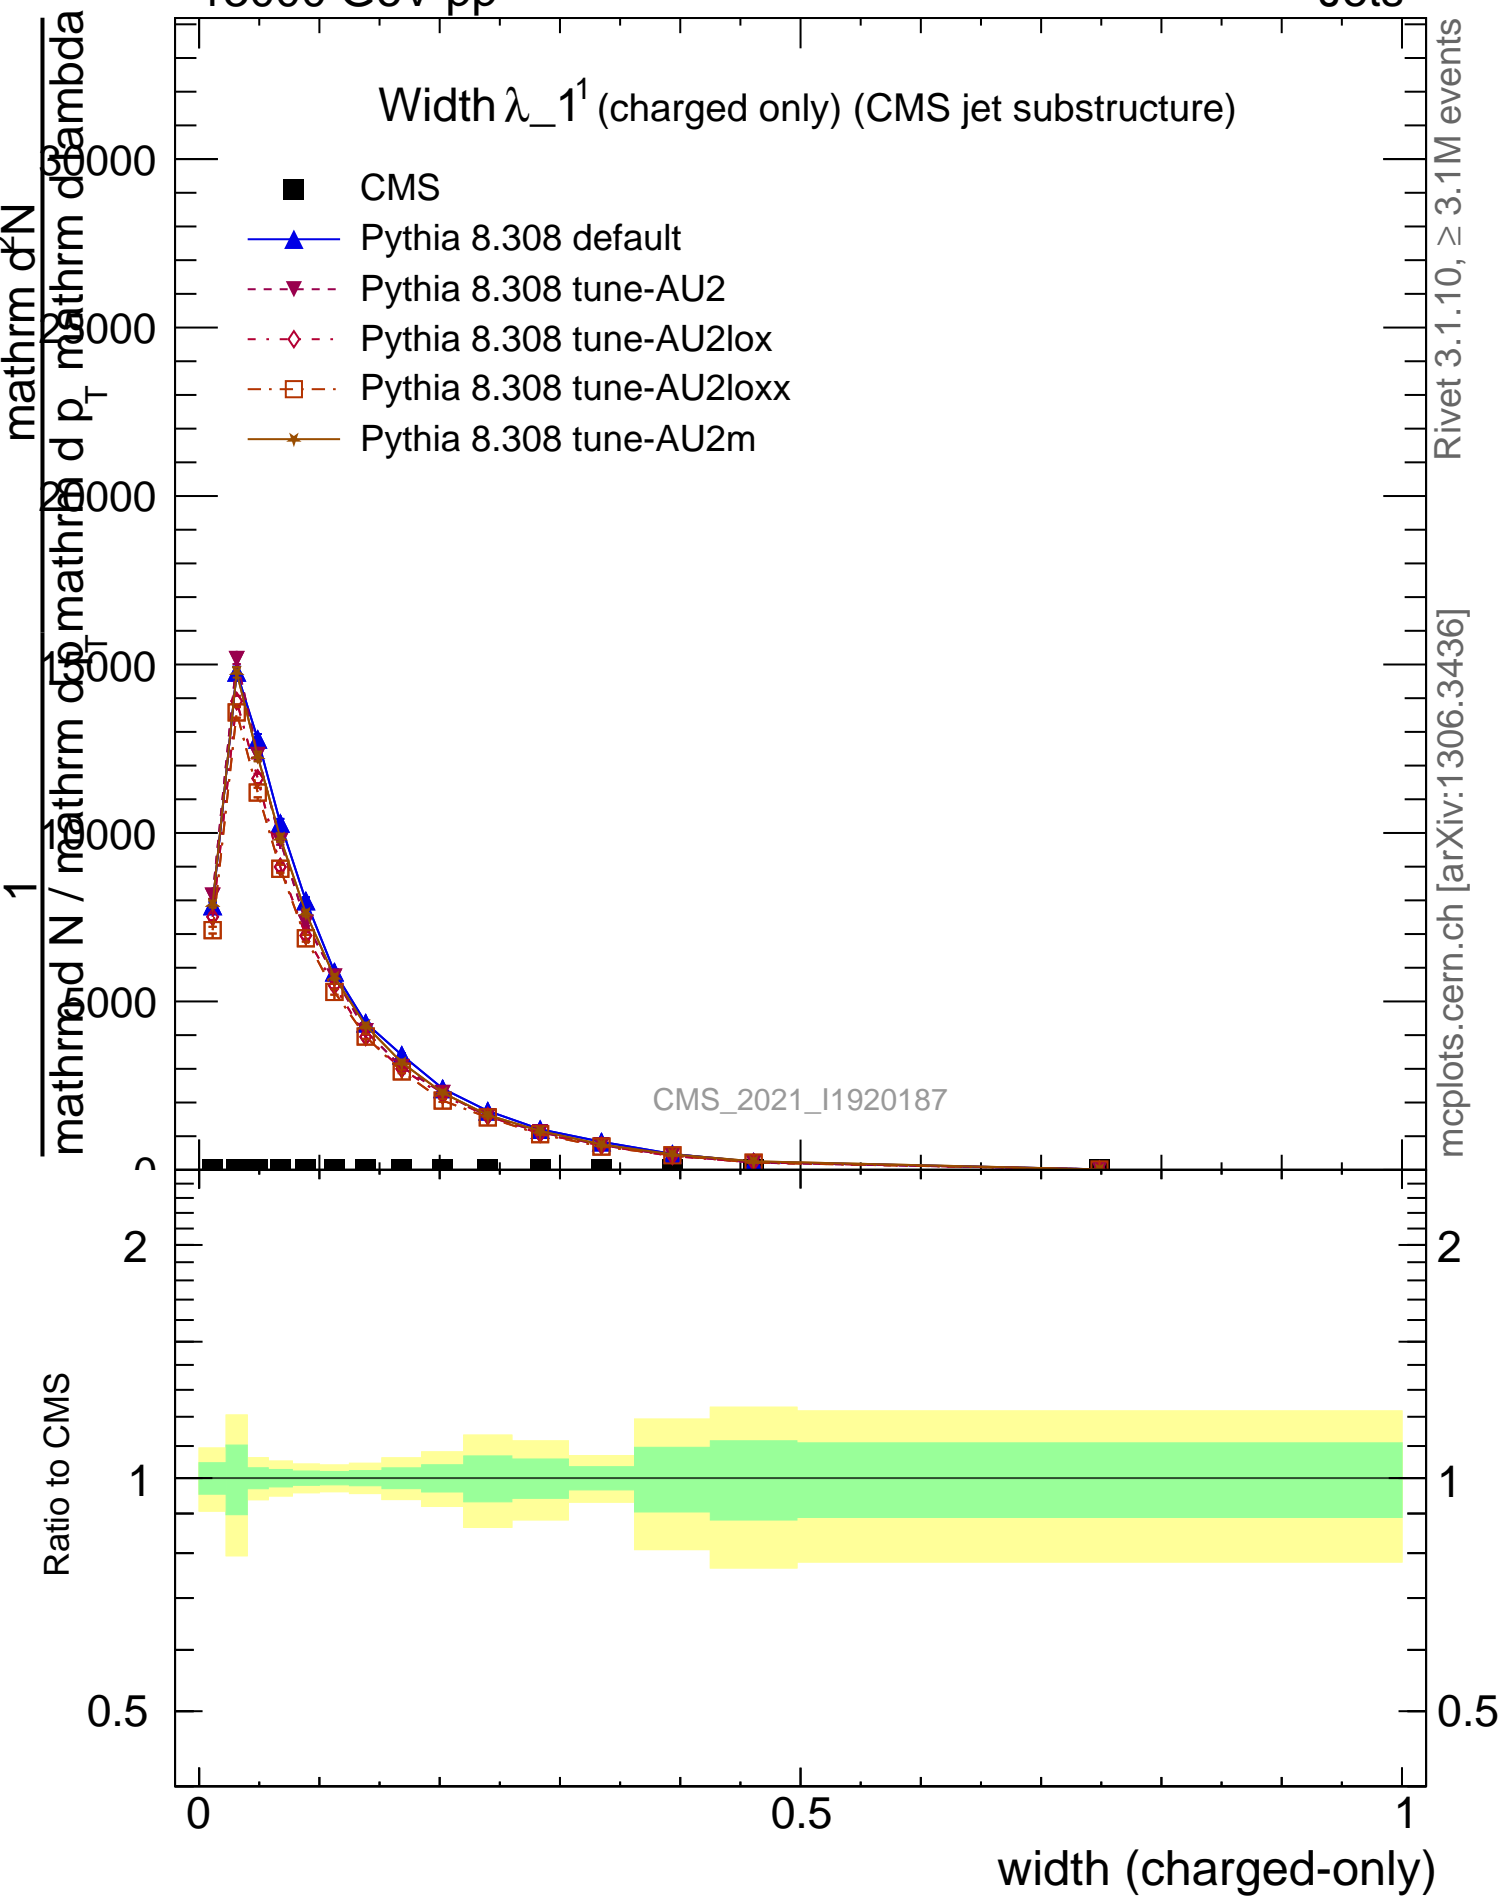

Width λ_{-1}^1 (charged only) (CMS jet substructure)

- CMS
- ▲ Pythia 8.308 default
- ▼ Pythia 8.308 tune-AU2
- ◇ Pythia 8.308 tune-AU2lox
- Pythia 8.308 tune-AU2lox
- ★ Pythia 8.308 tune-AU2m

CMS_2021_I1920187

mcplots.cern.ch [arXiv:1306.3436]

Rivet 3.1.10, ≥ 3.1M events